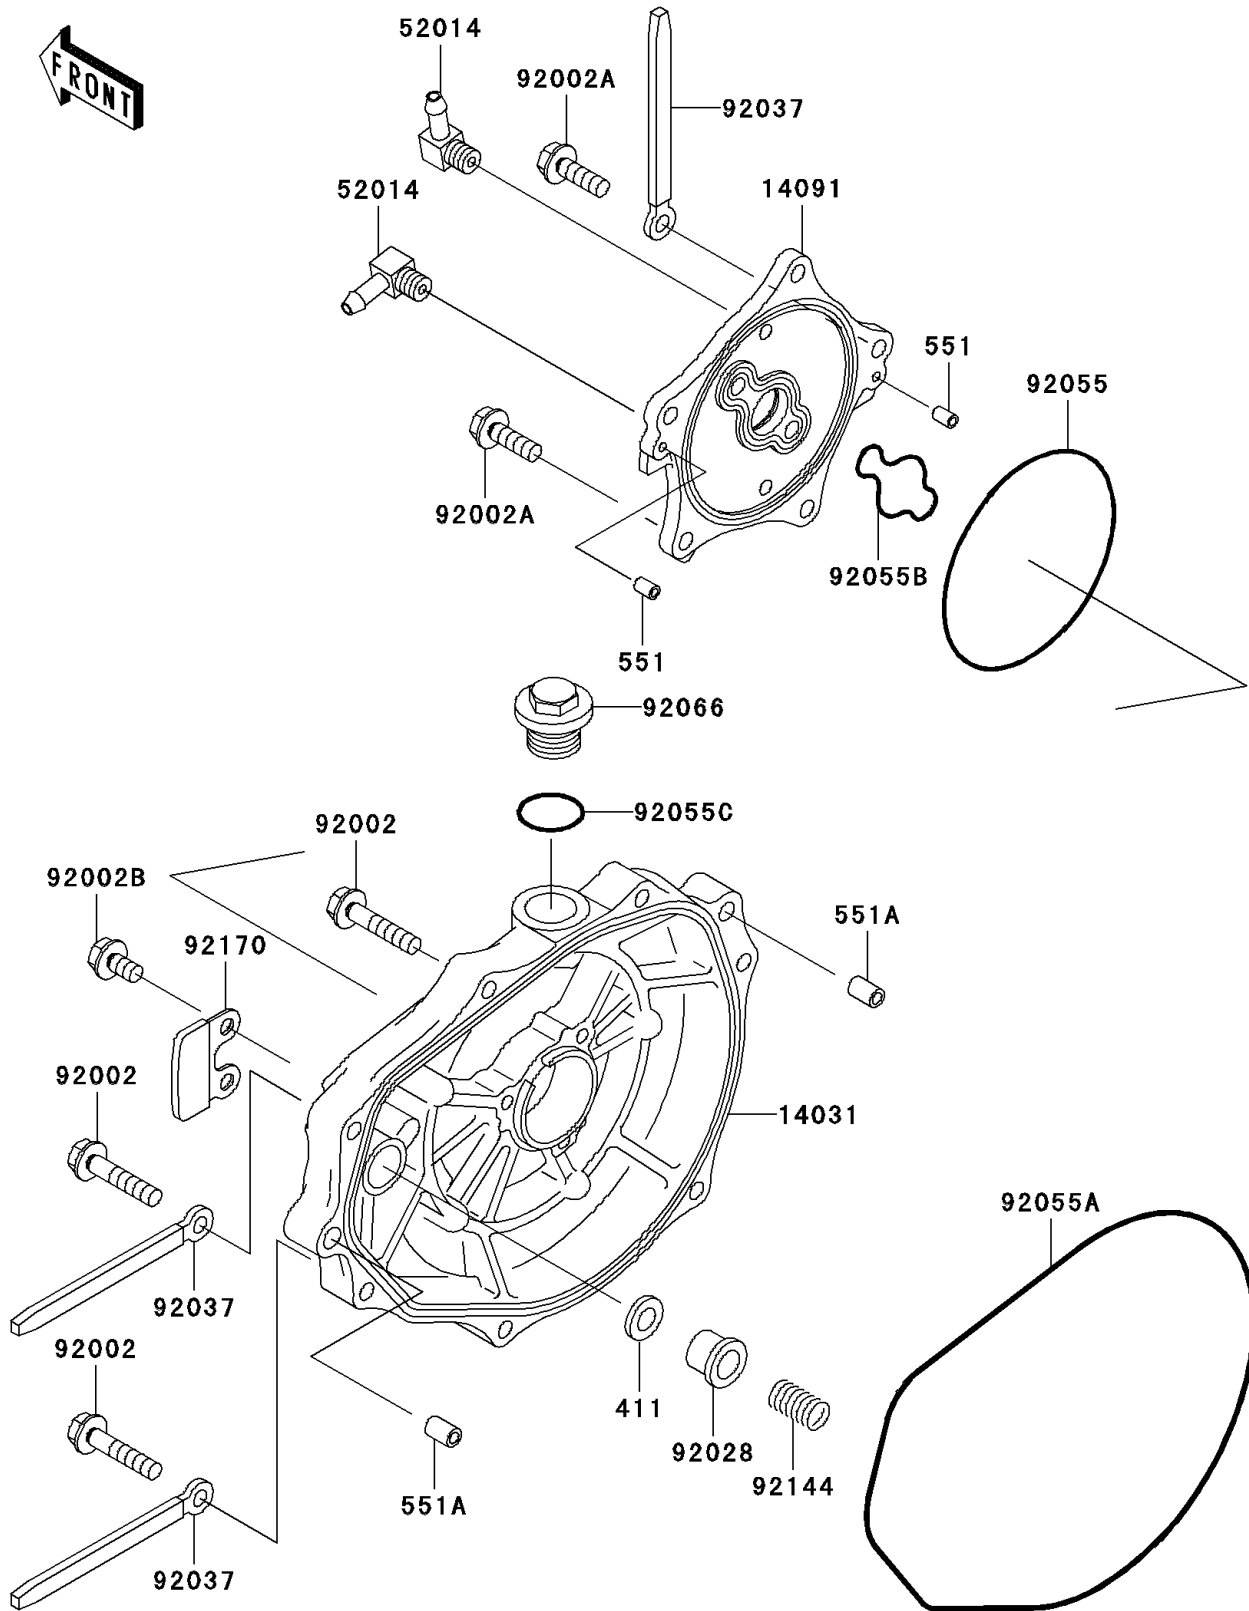

2005 900 STX

PARTS DIAGRAM

Engine Cover(s)

E1431

2005 900 STX

PARTS LIST

Engine Cover(s)

ITEM NAME

PART NUMBER

QUANTITY
