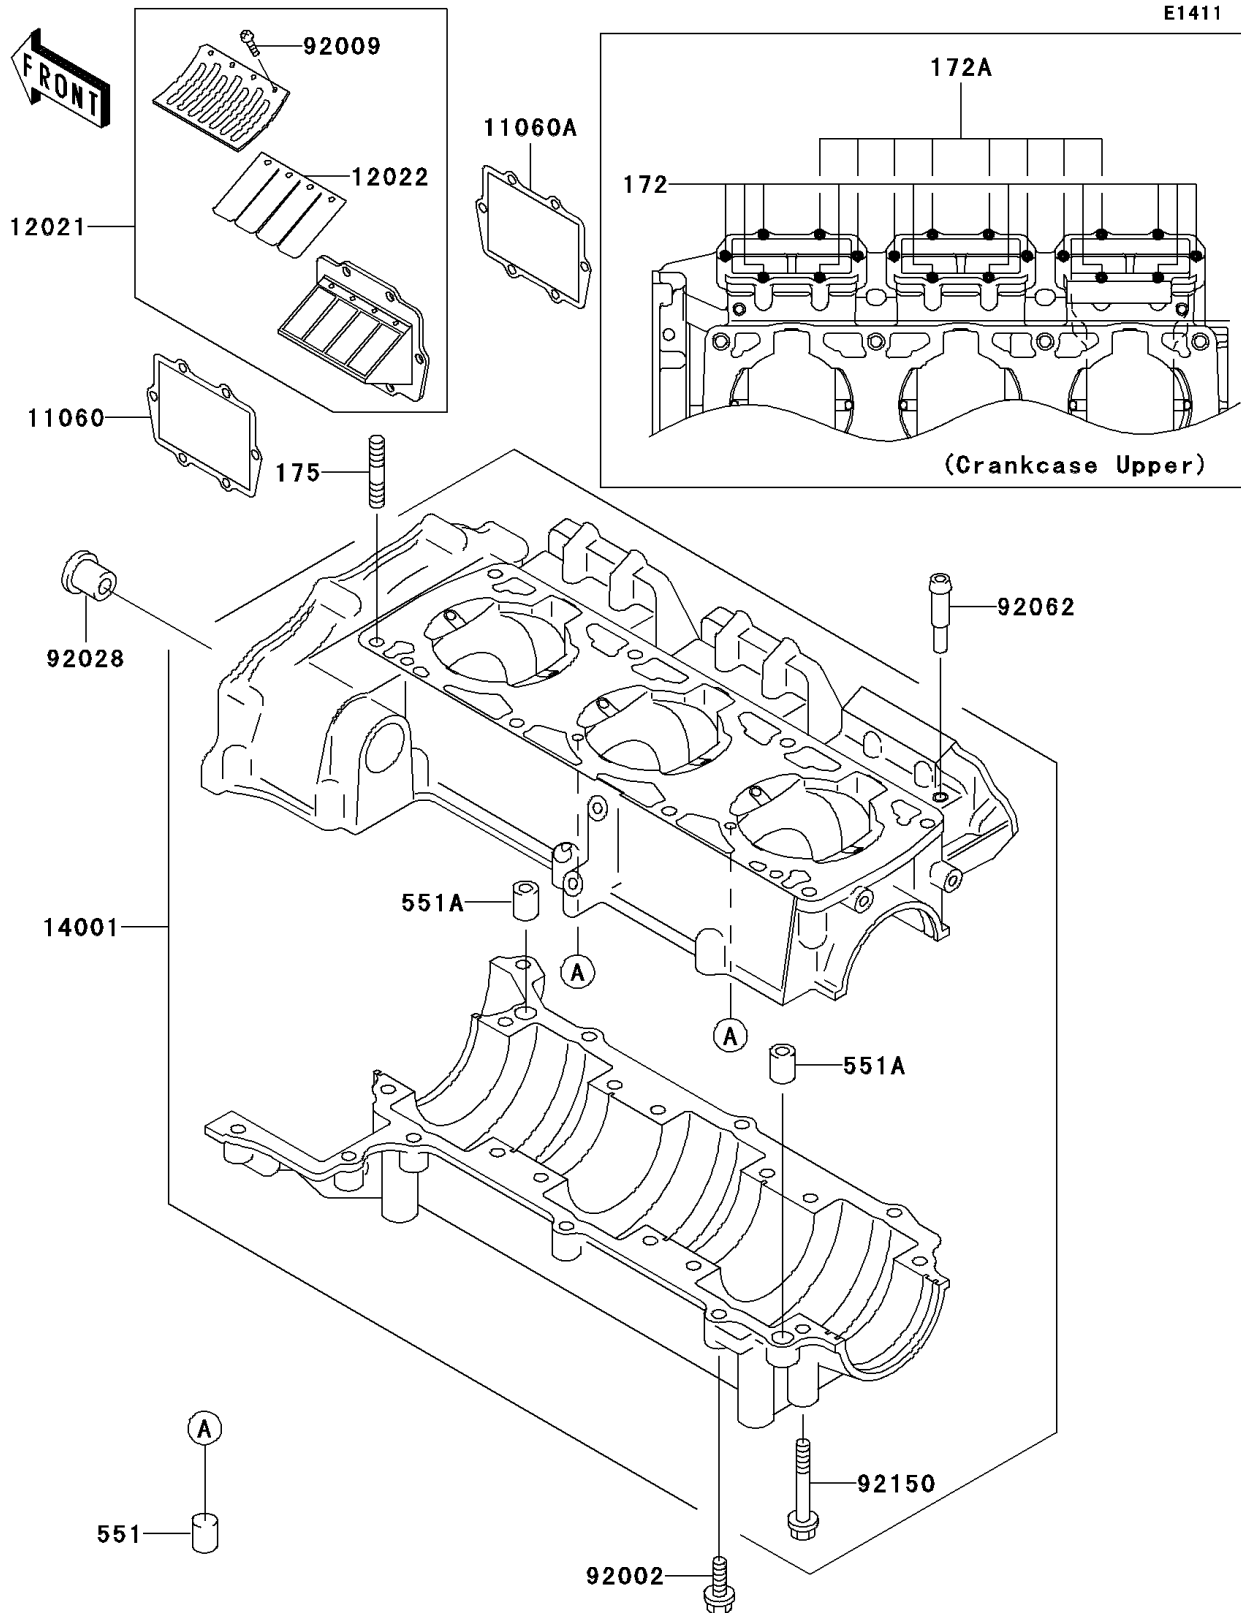

2004 900 STX

PARTS DIAGRAM

Crankcase

2004 900 STX

PARTS LIST

Crankcase

Kawasaki

Let the Good Times Roll®

ITEM NAME

PART NUMBER

QUANTITY
