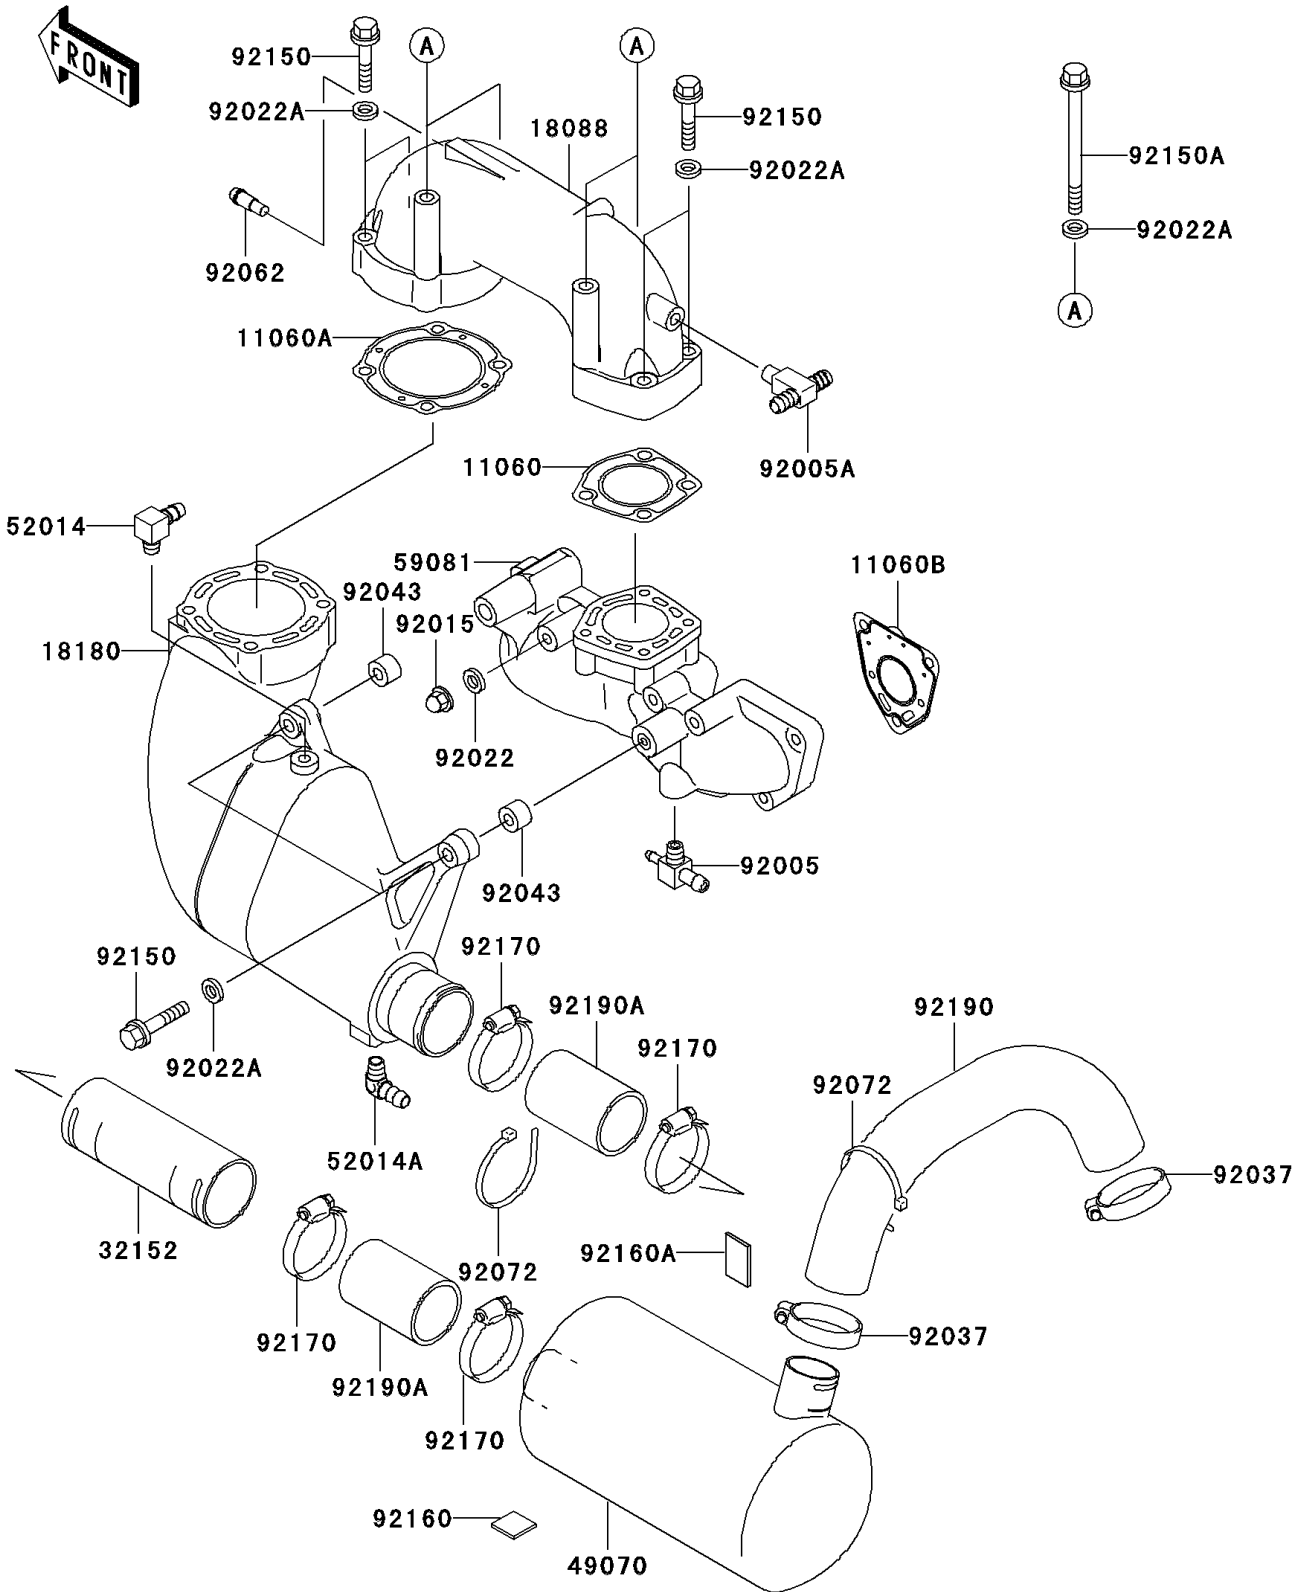

2004 900 STX

PARTS DIAGRAM

Muffler(s)

E1140

2004 900 STX

PARTS LIST

Muffler(s)

ITEM NAME	PART NUMBER	QUANTITY
GASKET (Ref # 11060)	11060-3754	1
GASKET (Ref # 11060A)	11060-3755	1
GASKET (Ref # 11060B)	11060-3756	3
PIPE-EXHAUST (Ref # 18088)	18088-3721	1
BODY-MUFFLER (Ref # 18180)	18180-3724	1
PIPE (Ref # 32152)	32152-3758	1
MUFFLER-COMP (Ref # 49070)	49070-3734	1
ELBOW (Ref # 52014)	52014-3709	1
ELBOW (Ref # 52014A)	52014-3711	1
MANIFOLD-EXHAUST (Ref # 59081)	59081-3732	1
FITTING (Ref # 92005)	92005-3720	1
FITTING (Ref # 92005A)	92005-3747	1
NUT,CAP,8MM (Ref # 92015)	92015-1371	9
WASHER,8.2X18X1.5 (Ref # 92022)	92022-1964	9
WASHER,10.2X20X1.5 (Ref # 92022A)	92022-3742	10
CLAMP (Ref # 92037)	92037-3738	2
PIN,11X14X12.3 (Ref # 92043)	92043-1266	2
NOZZLE (Ref # 92062)	92062-3705	1
BAND,L=368.3 (Ref # 92072)	92072-3872	2
BOLT,10X50 (Ref # 92150)	92150-3819	6
BOLT,10X125 (Ref # 92150A)	92150-3825	4
DAMPER,25X25 (Ref # 92160)	92160-3864	1
DAMPER,40X25 (Ref # 92160A)	92160-3865	1
CLAMP (Ref # 92170)	92170-3754	4
TUBE,MUFFLER-TAILPIPE (Ref # 92190)	92190-3938	1
TUBE,CHAMBER-MUFLER (Ref # 92190A)	92190-3950	2