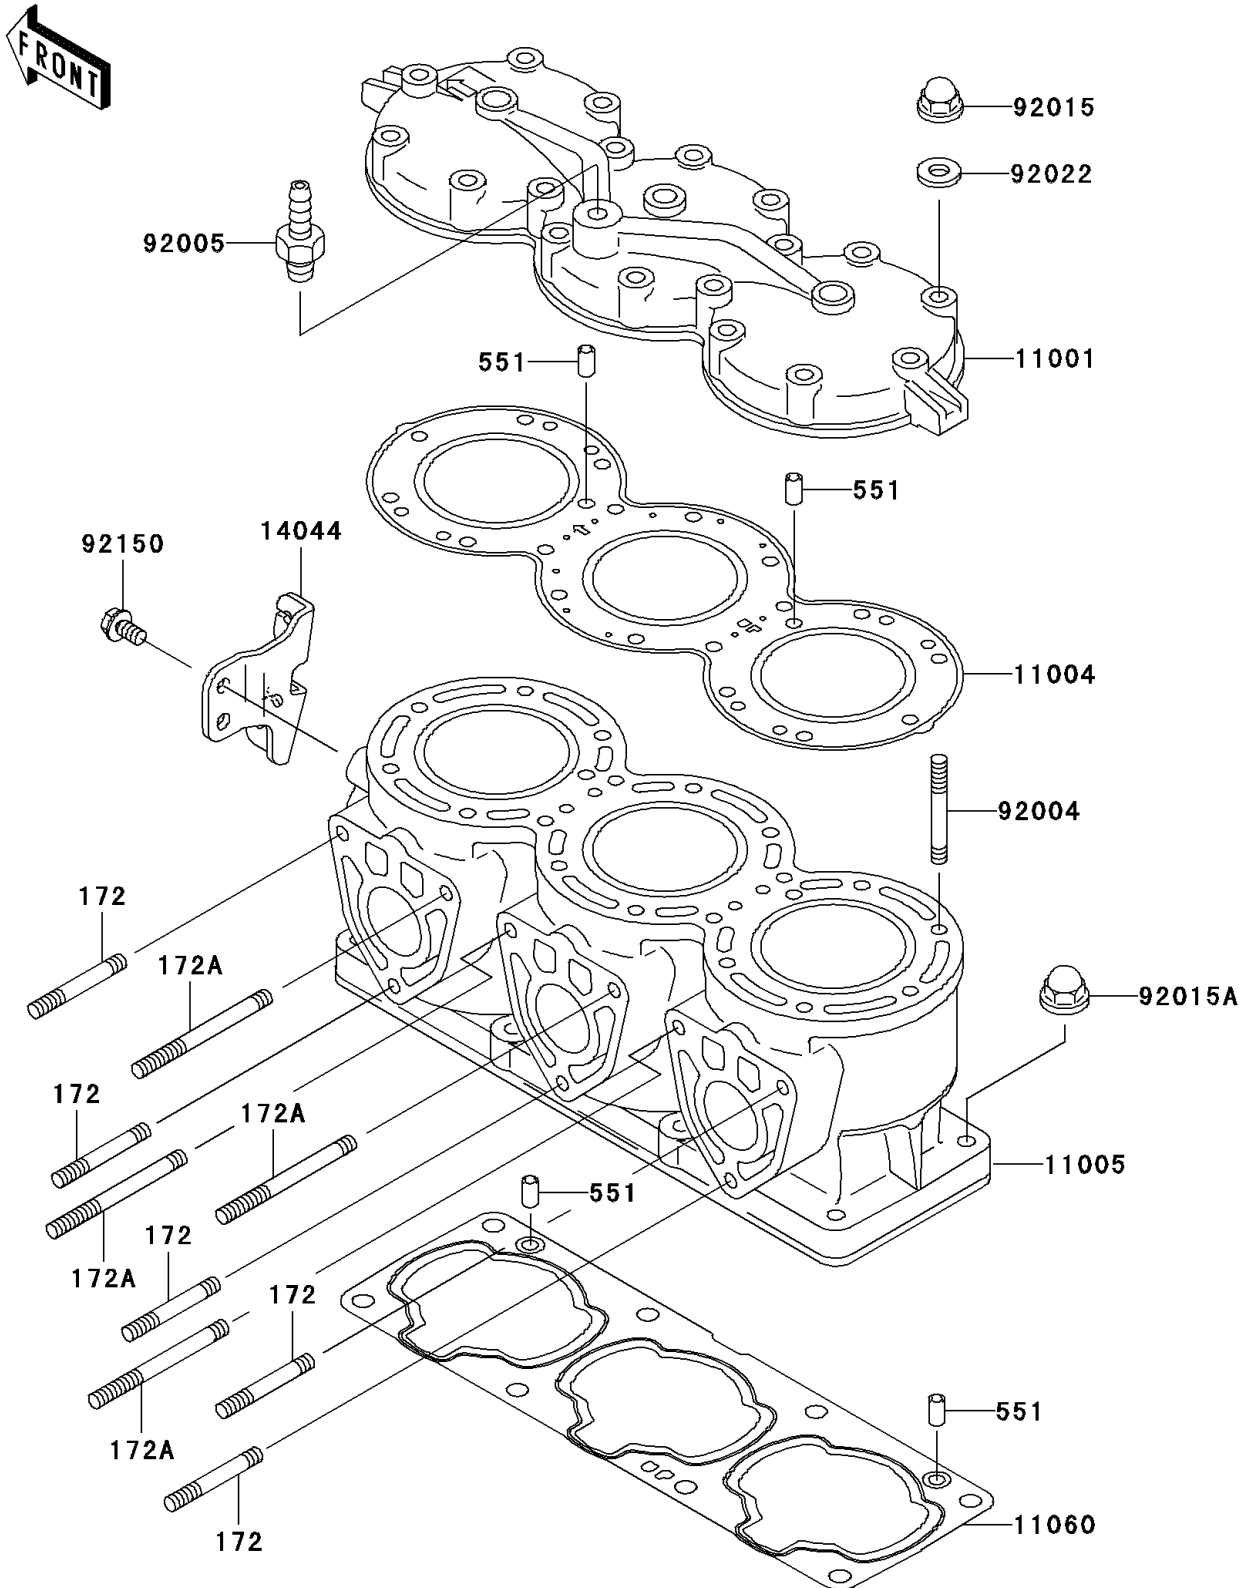

2005 900 STX

PARTS DIAGRAM

Cylinder Head/Cylinder

E1110

2005 900 STX

PARTS LIST

Cylinder Head/Cylinder

Kawasaki

Let the Good Times Roll®

ITEM NAME

PART NUMBER

QUANTITY
