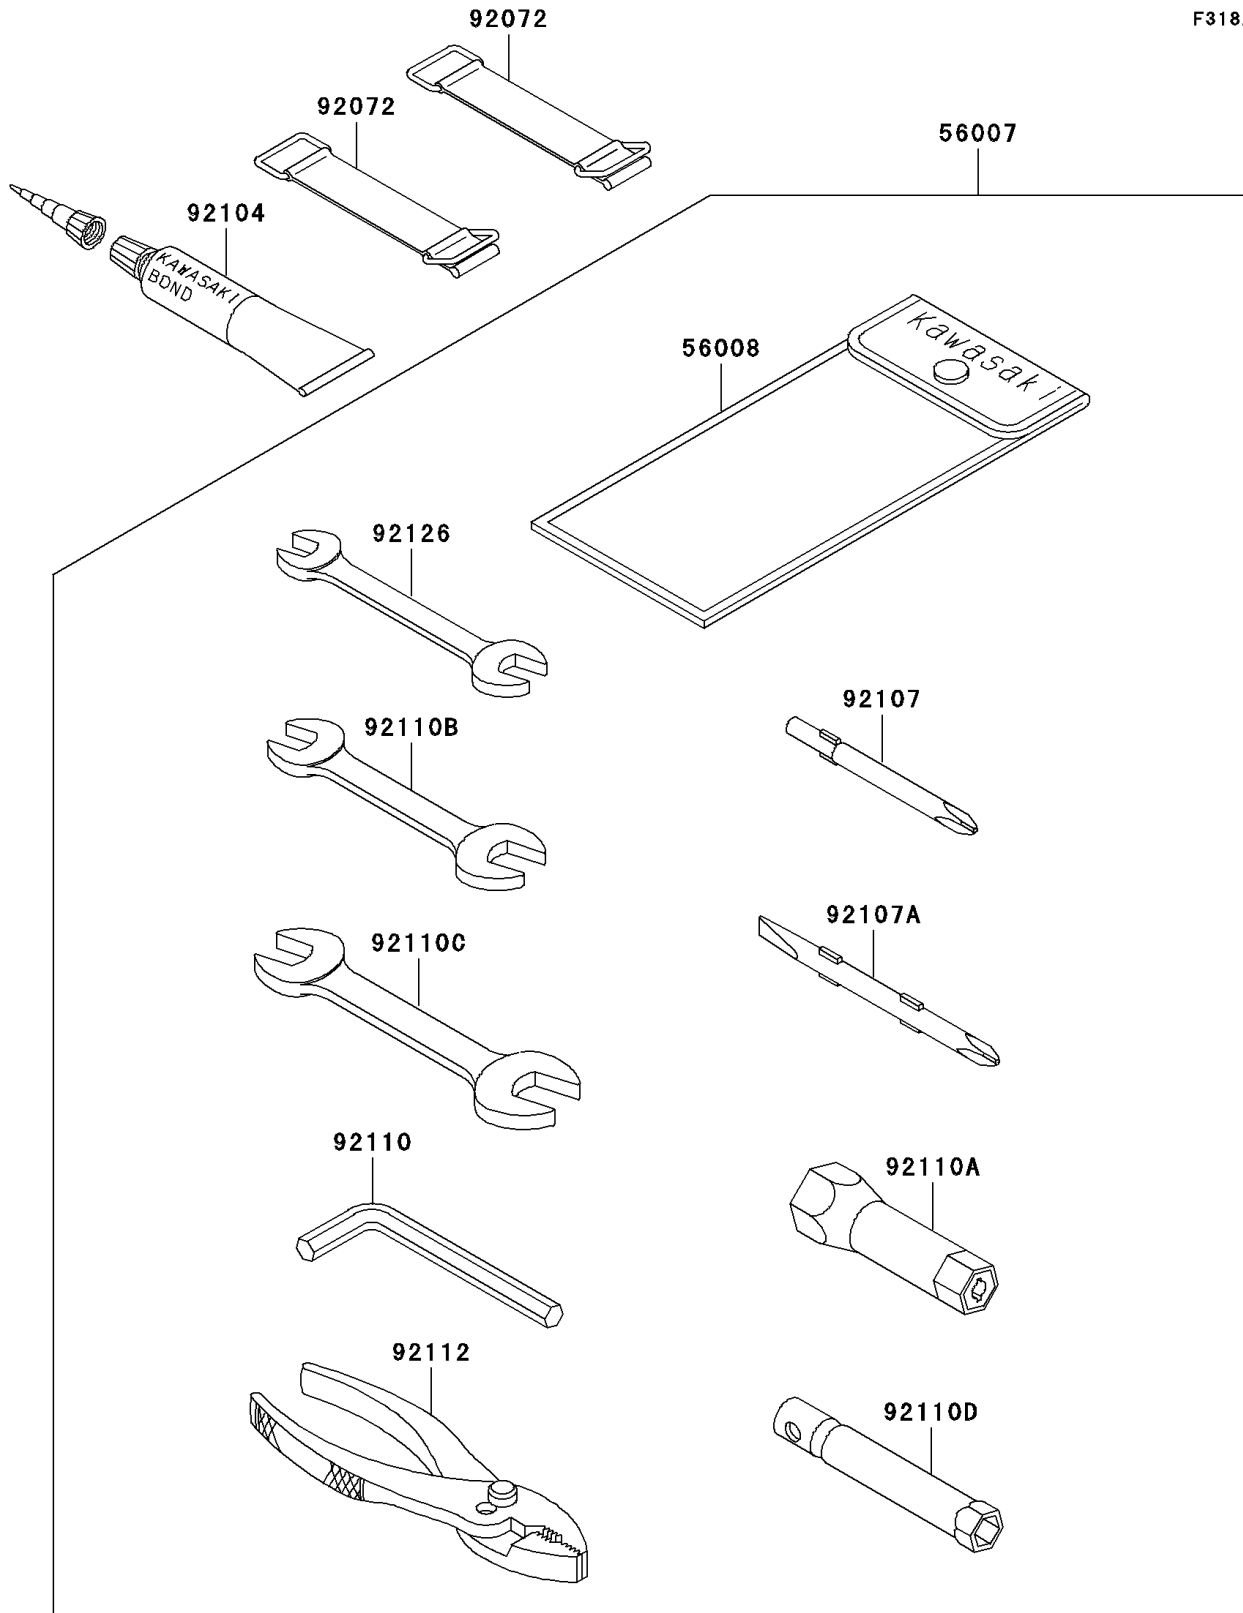

2003 900 STX

PARTS DIAGRAM

Owner's Tools

F3182

2003 900 STX

PARTS LIST

Owner's Tools

Kawasaki

Let the Good Times Roll®

ITEM NAME

PART NUMBER

QUANTITY
