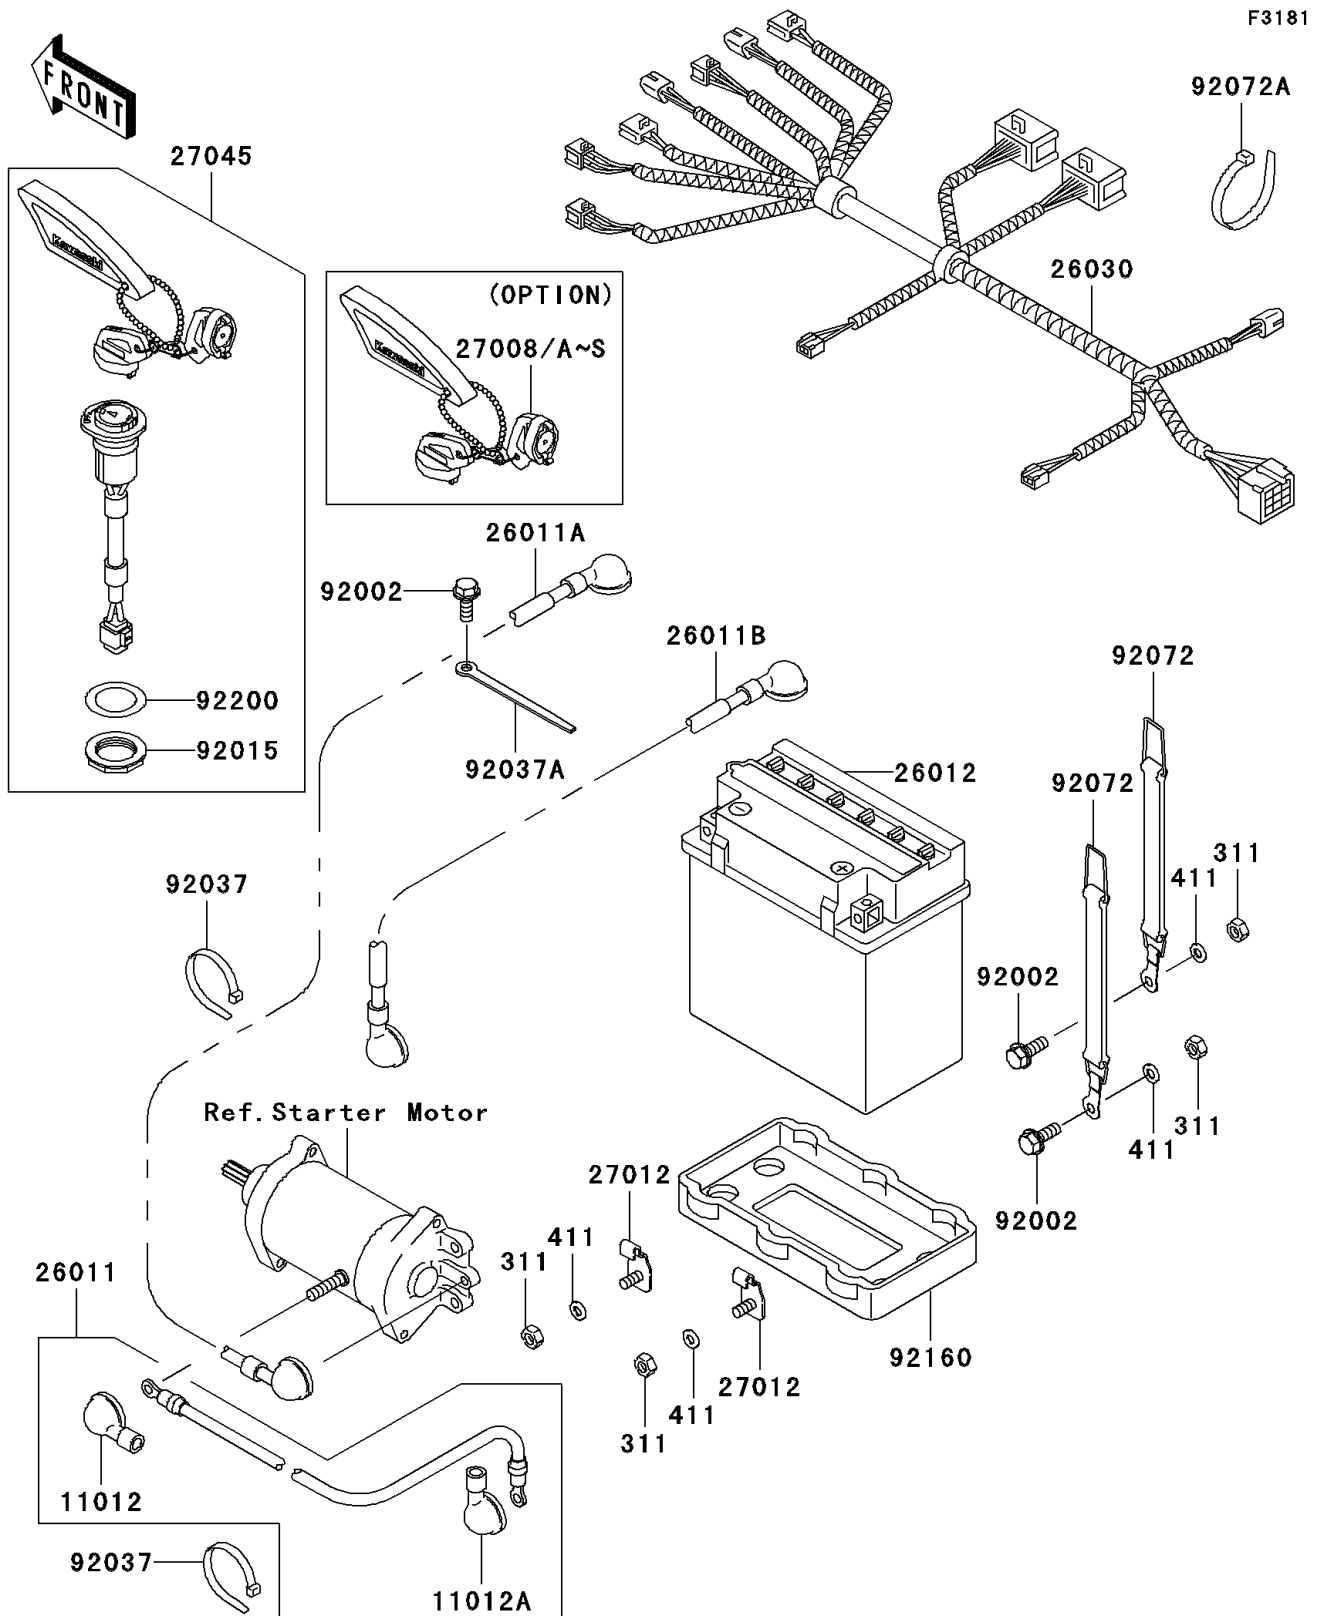

2003 900 STX

PARTS DIAGRAM

Electrical Equipment

2003 900 STX

PARTS LIST

Electrical Equipment

Kawasaki

Let the Good Times Roll®

ITEM NAME

PART NUMBER

QUANTITY
