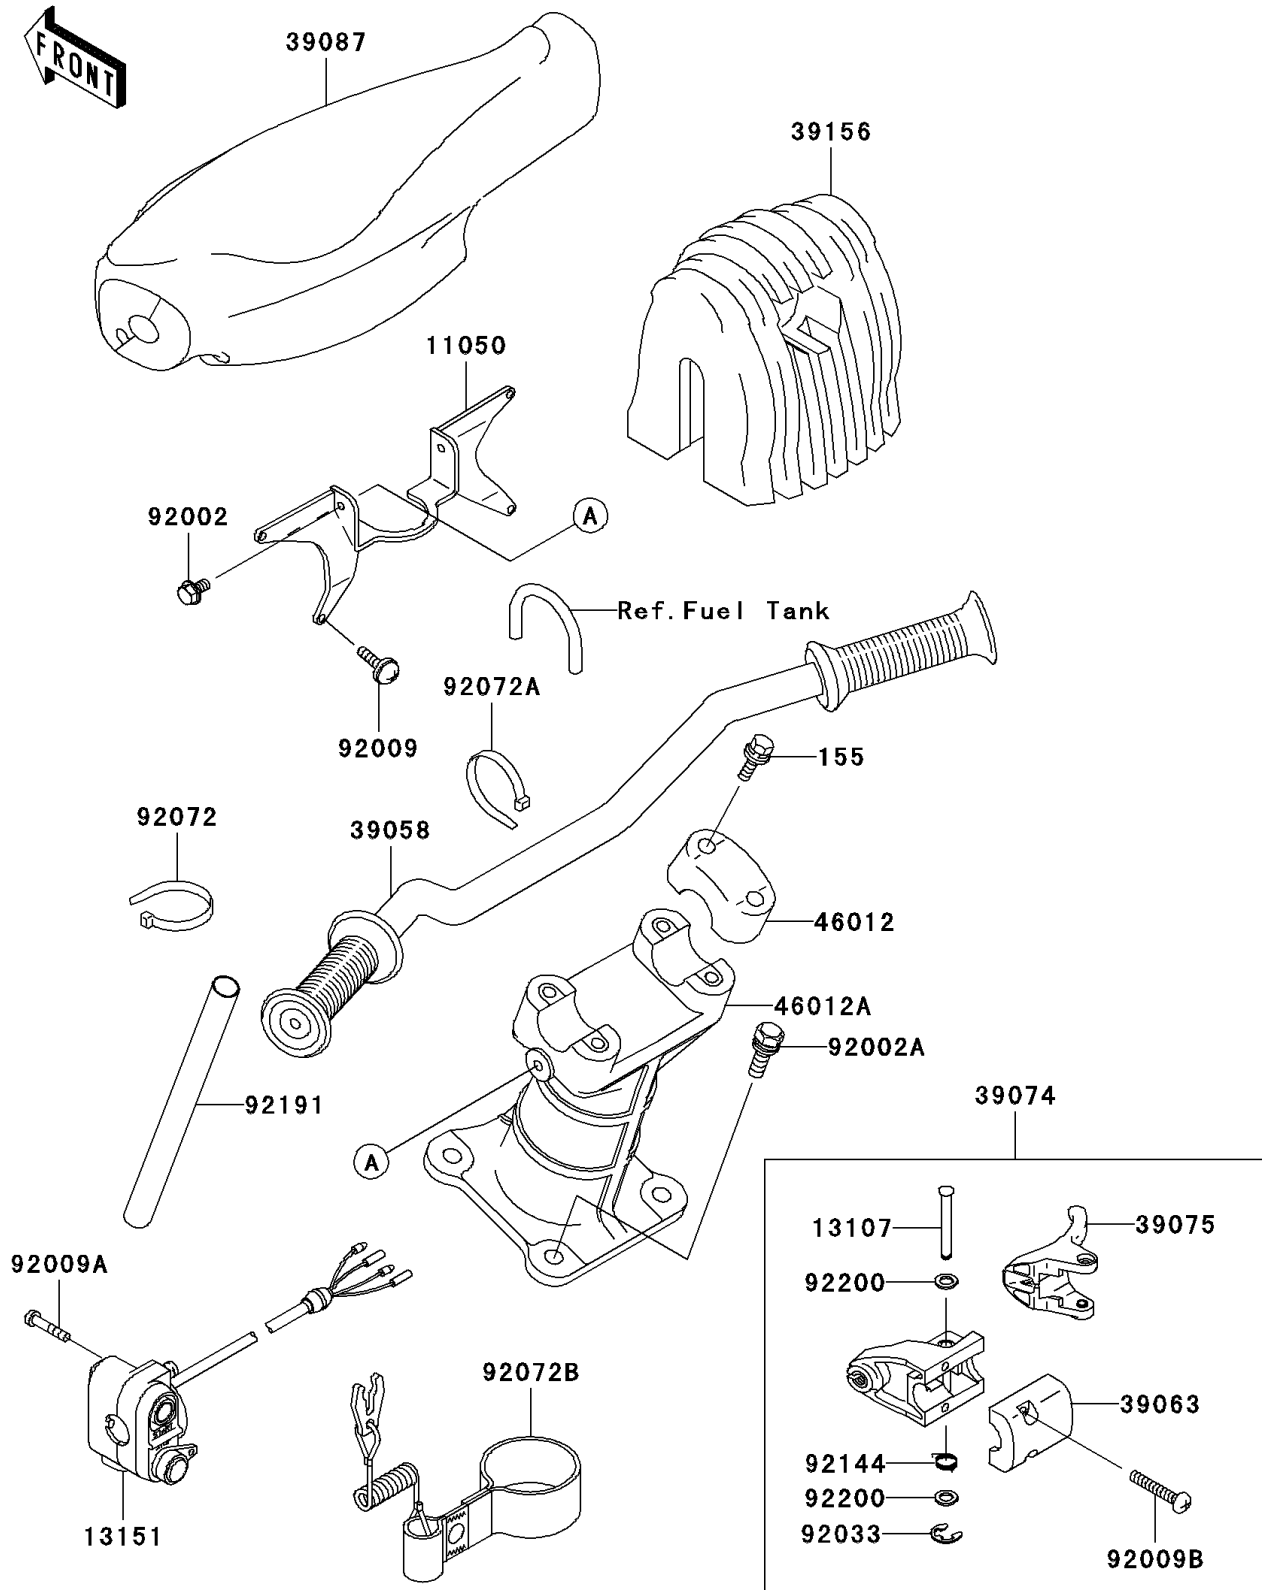

2003 900 STX

PARTS DIAGRAM

Handlebar

F3172

2003 900 STX

PARTS LIST

Handlebar

Kawasaki

Let the Good Times Roll®

ITEM NAME

PART NUMBER

QUANTITY
