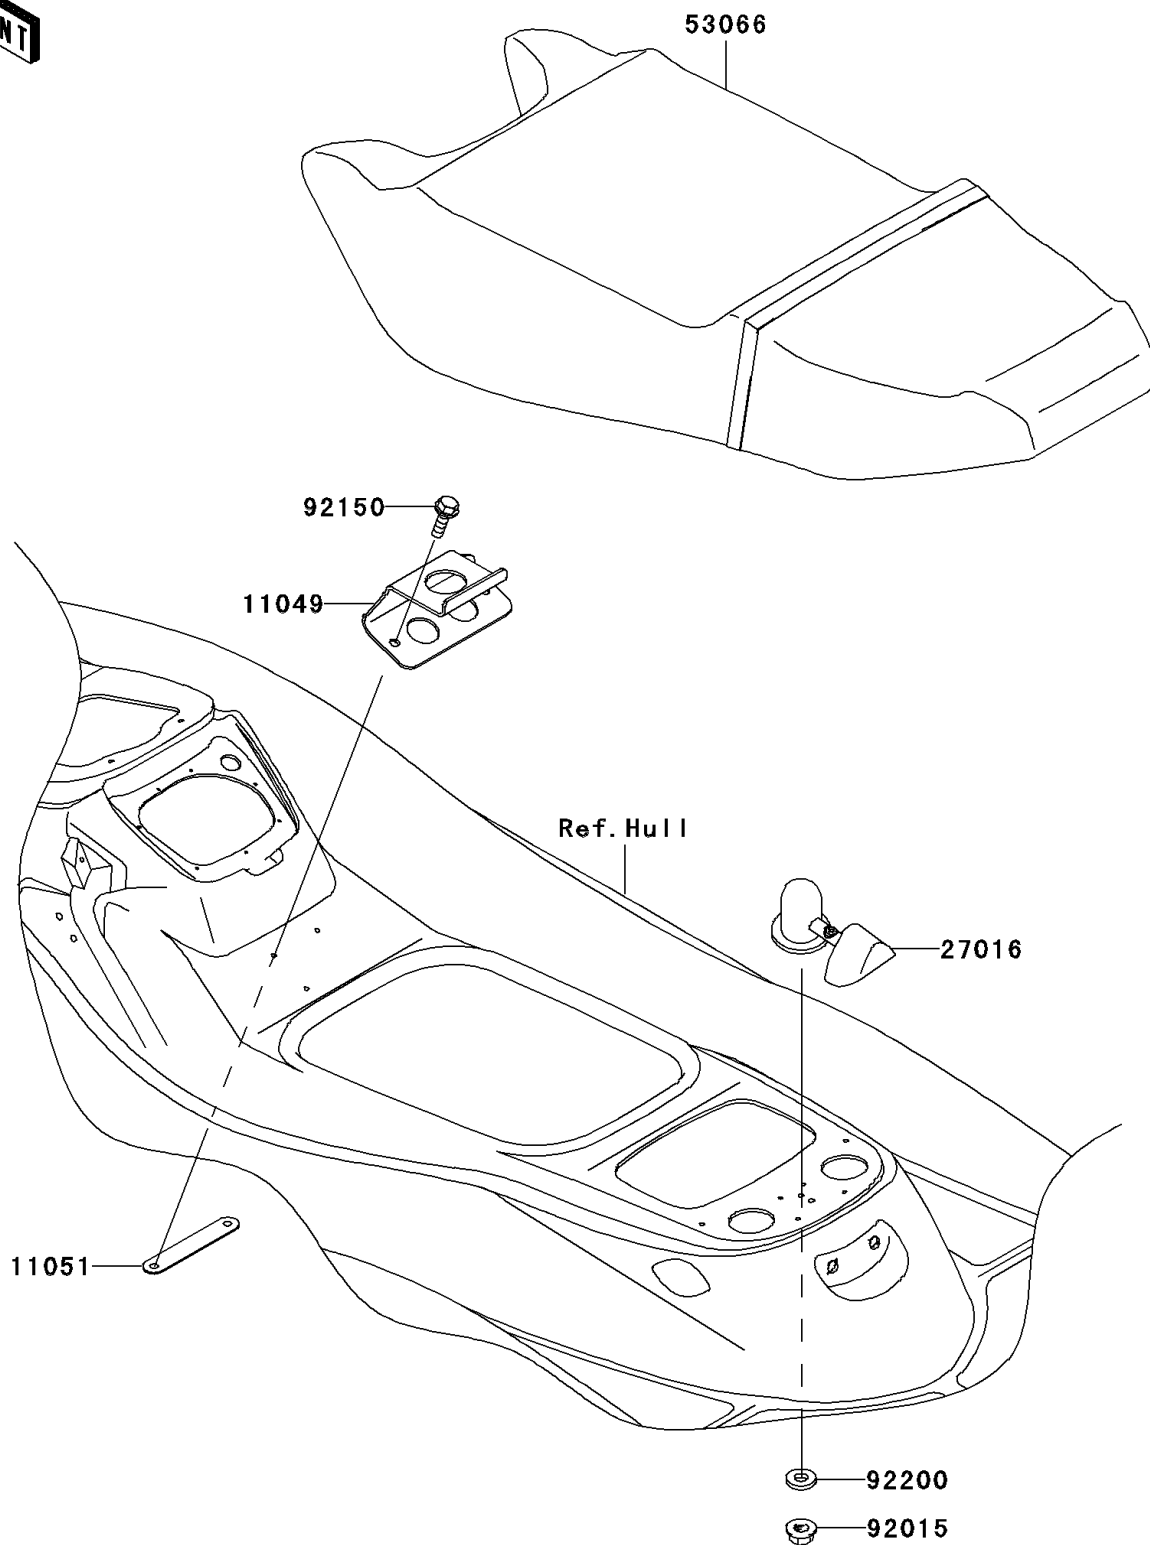

2003 900 STX

PARTS DIAGRAM

Seat

Kawasaki

Let the Good Times Roll®

F3146

2003 900 STX

PARTS LIST

Seat

ITEM NAME

PART NUMBER

QUANTITY
