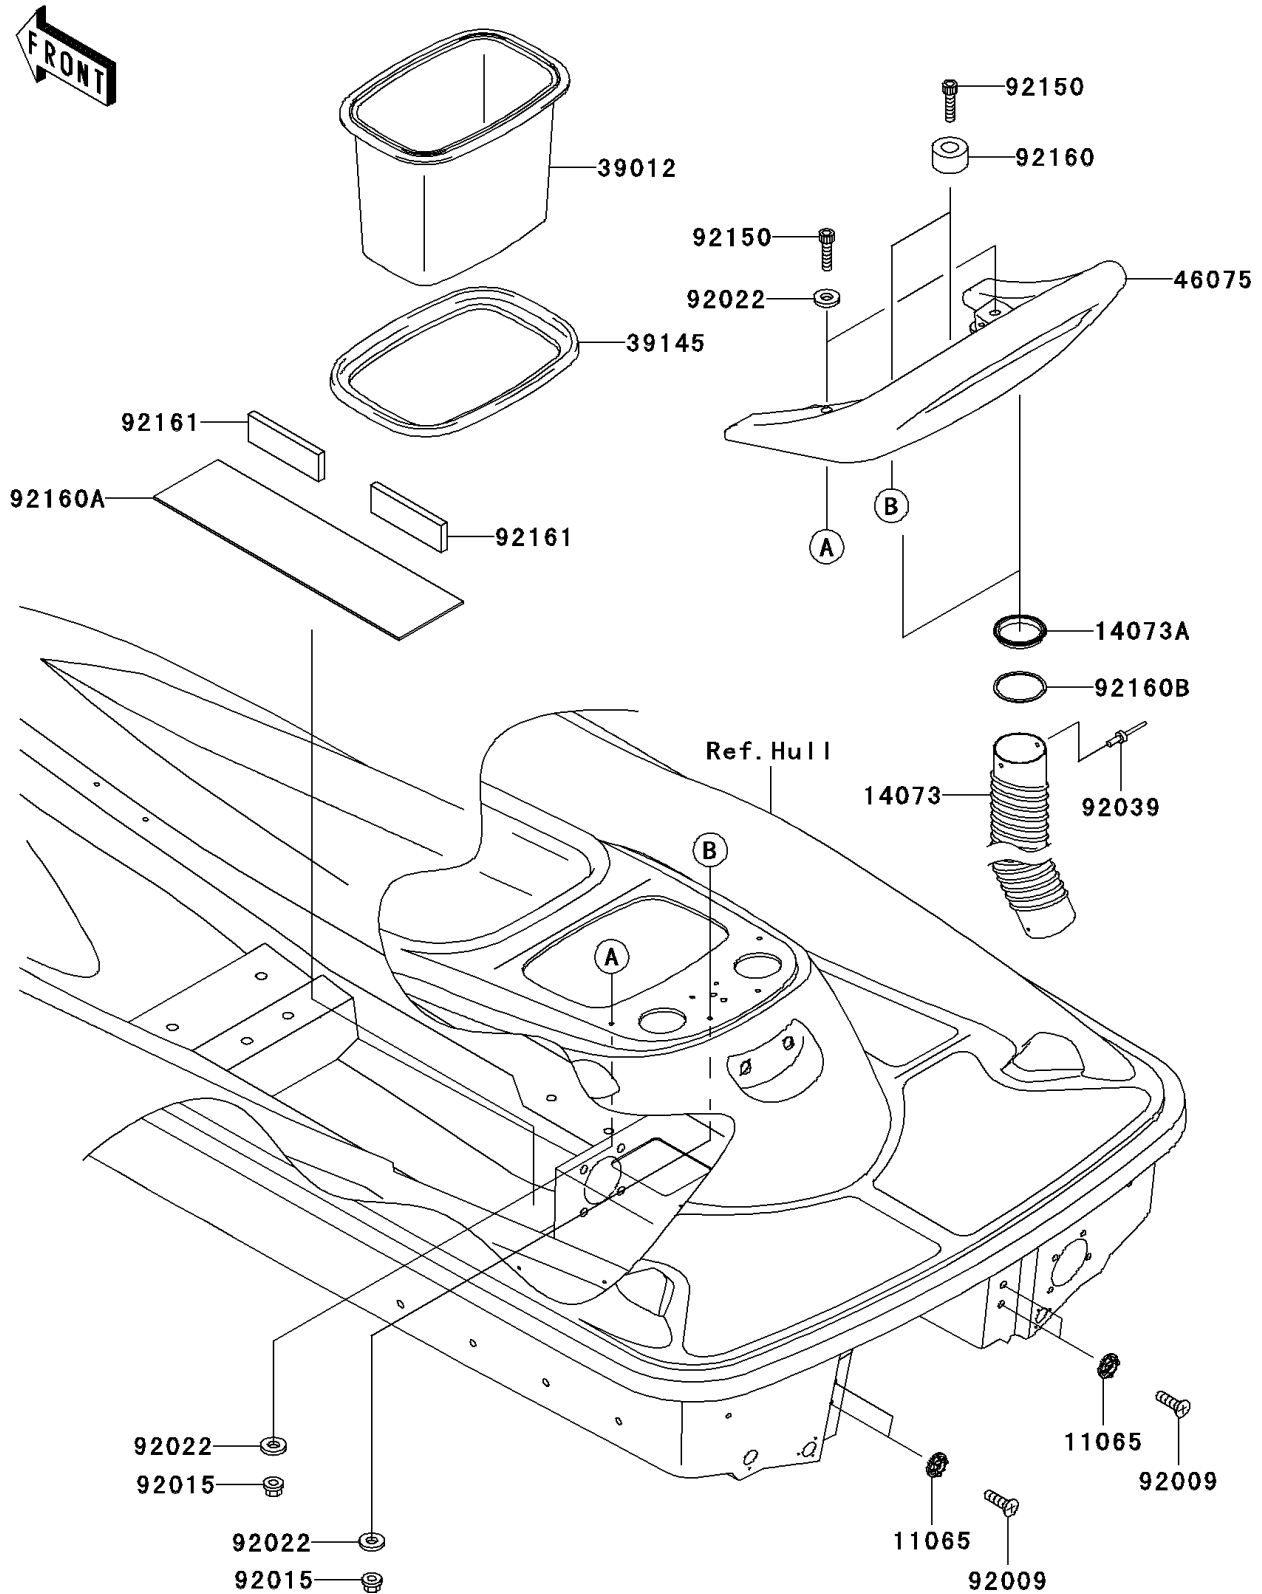

# 2003 900 STX

## PARTS DIAGRAM

### Hull Rear Fittings

F3137

## PARTS LIST