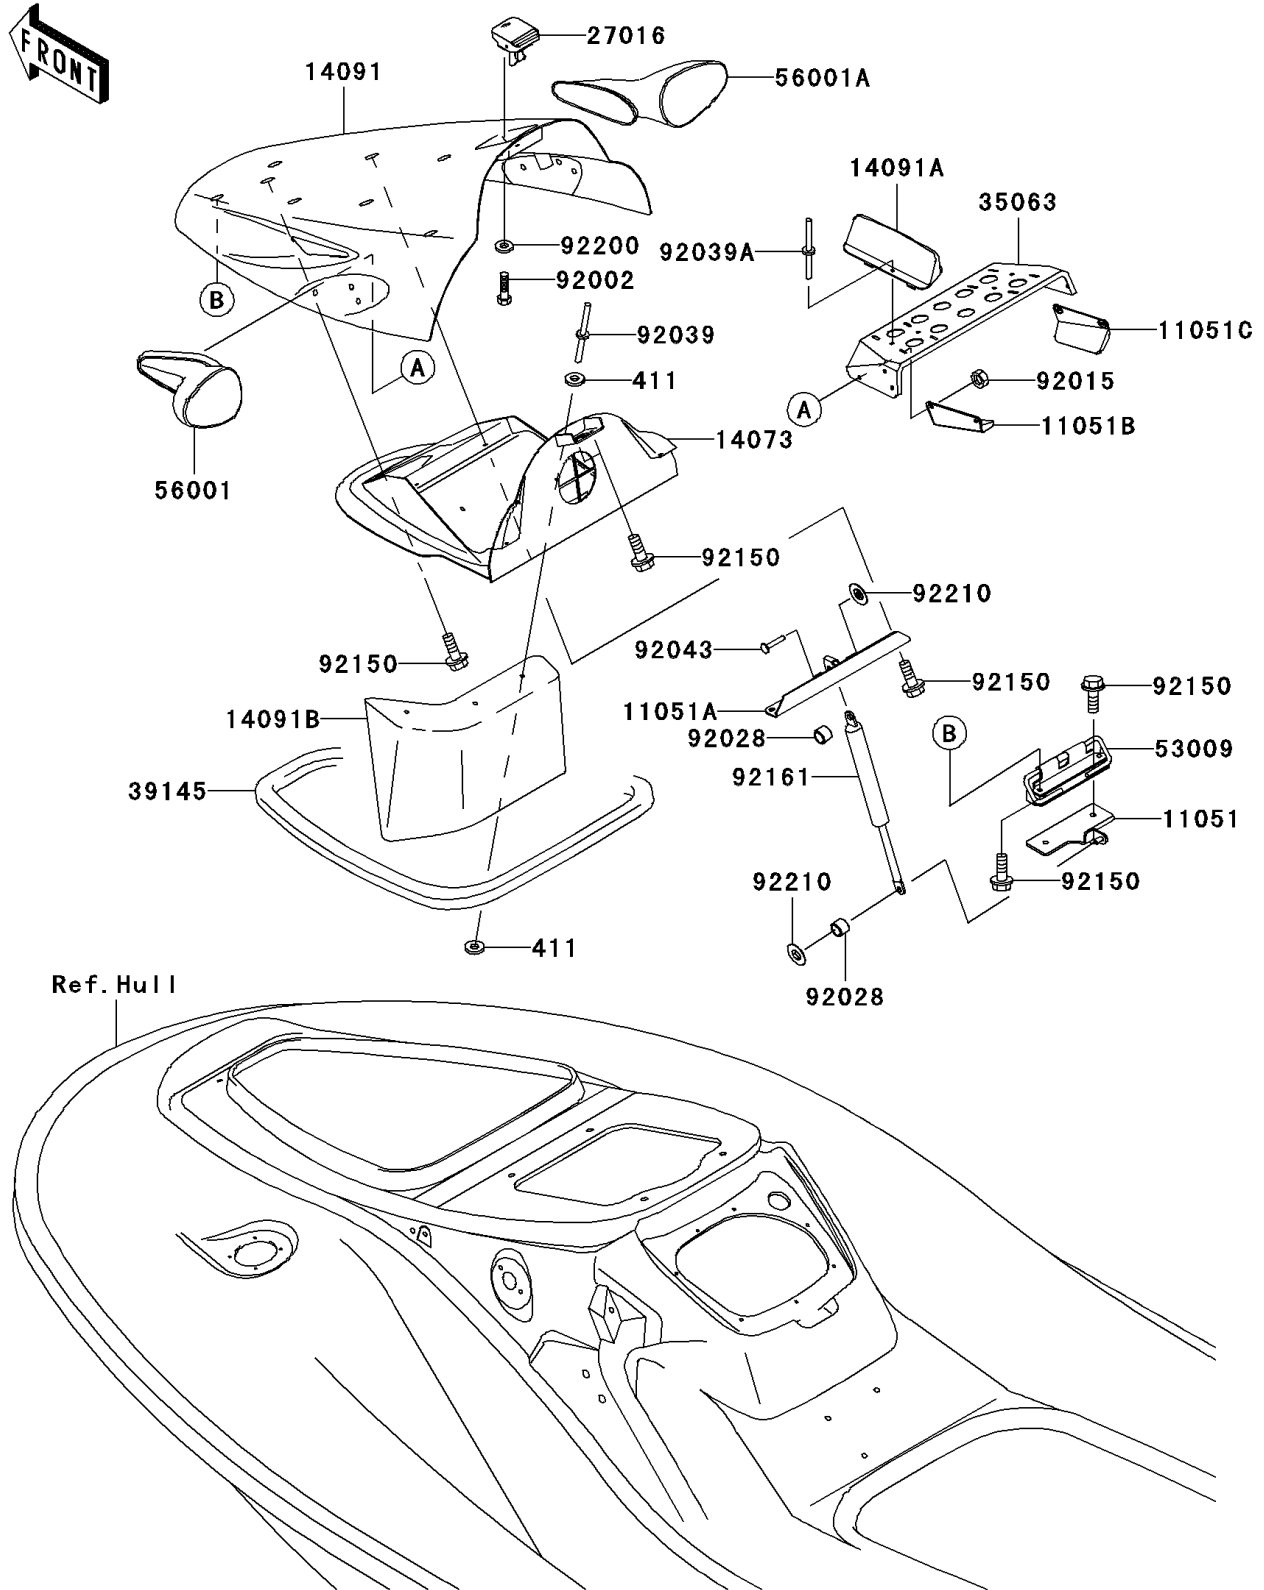

2003 900 STX

PARTS DIAGRAM

Hull Front Fittings

F3135

2003 900 STX

PARTS LIST

Hull Front Fittings

ITEM NAME

PART NUMBER

QUANTITY
