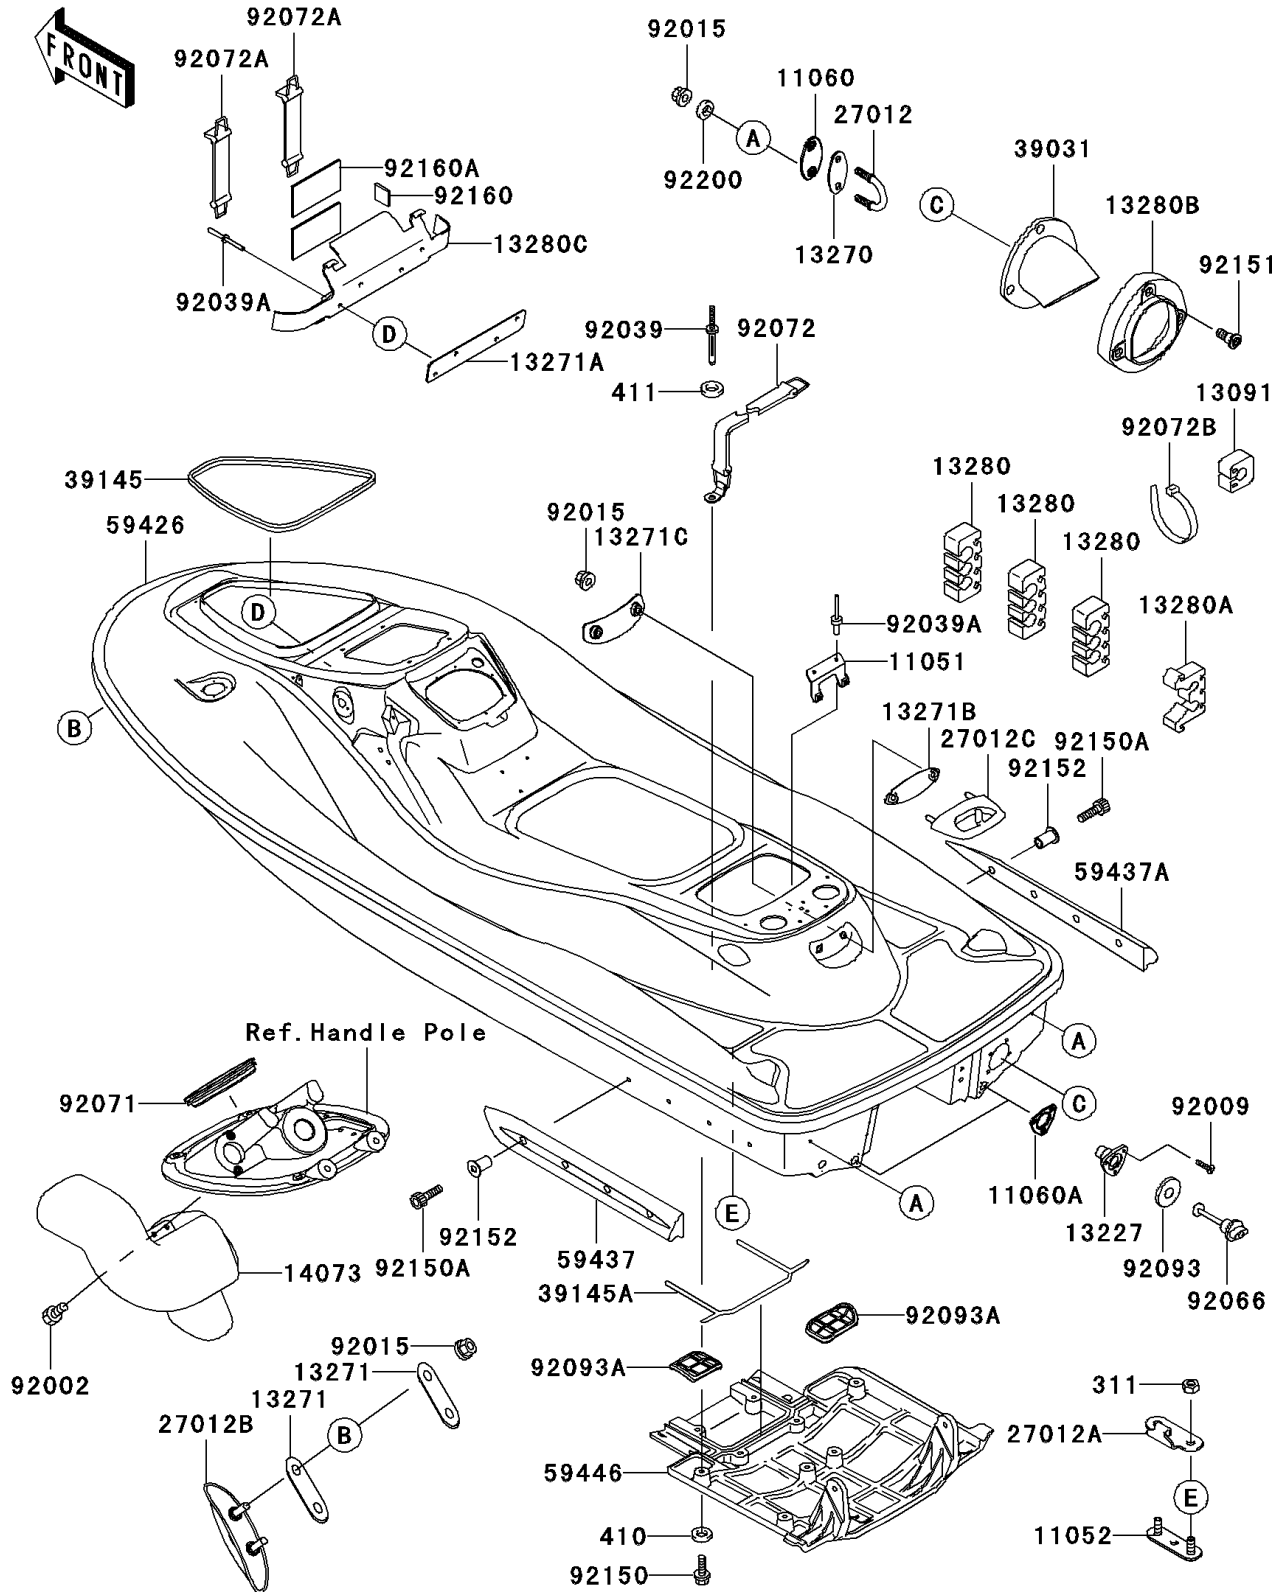

# 2003 900 STX

## PARTS DIAGRAM

### Hull

F3130

## PARTS LIST

Hull

**Kawasaki**

Let the Good Times Roll®

**ITEM NAME**

**PART NUMBER**

**QUANTITY**

---