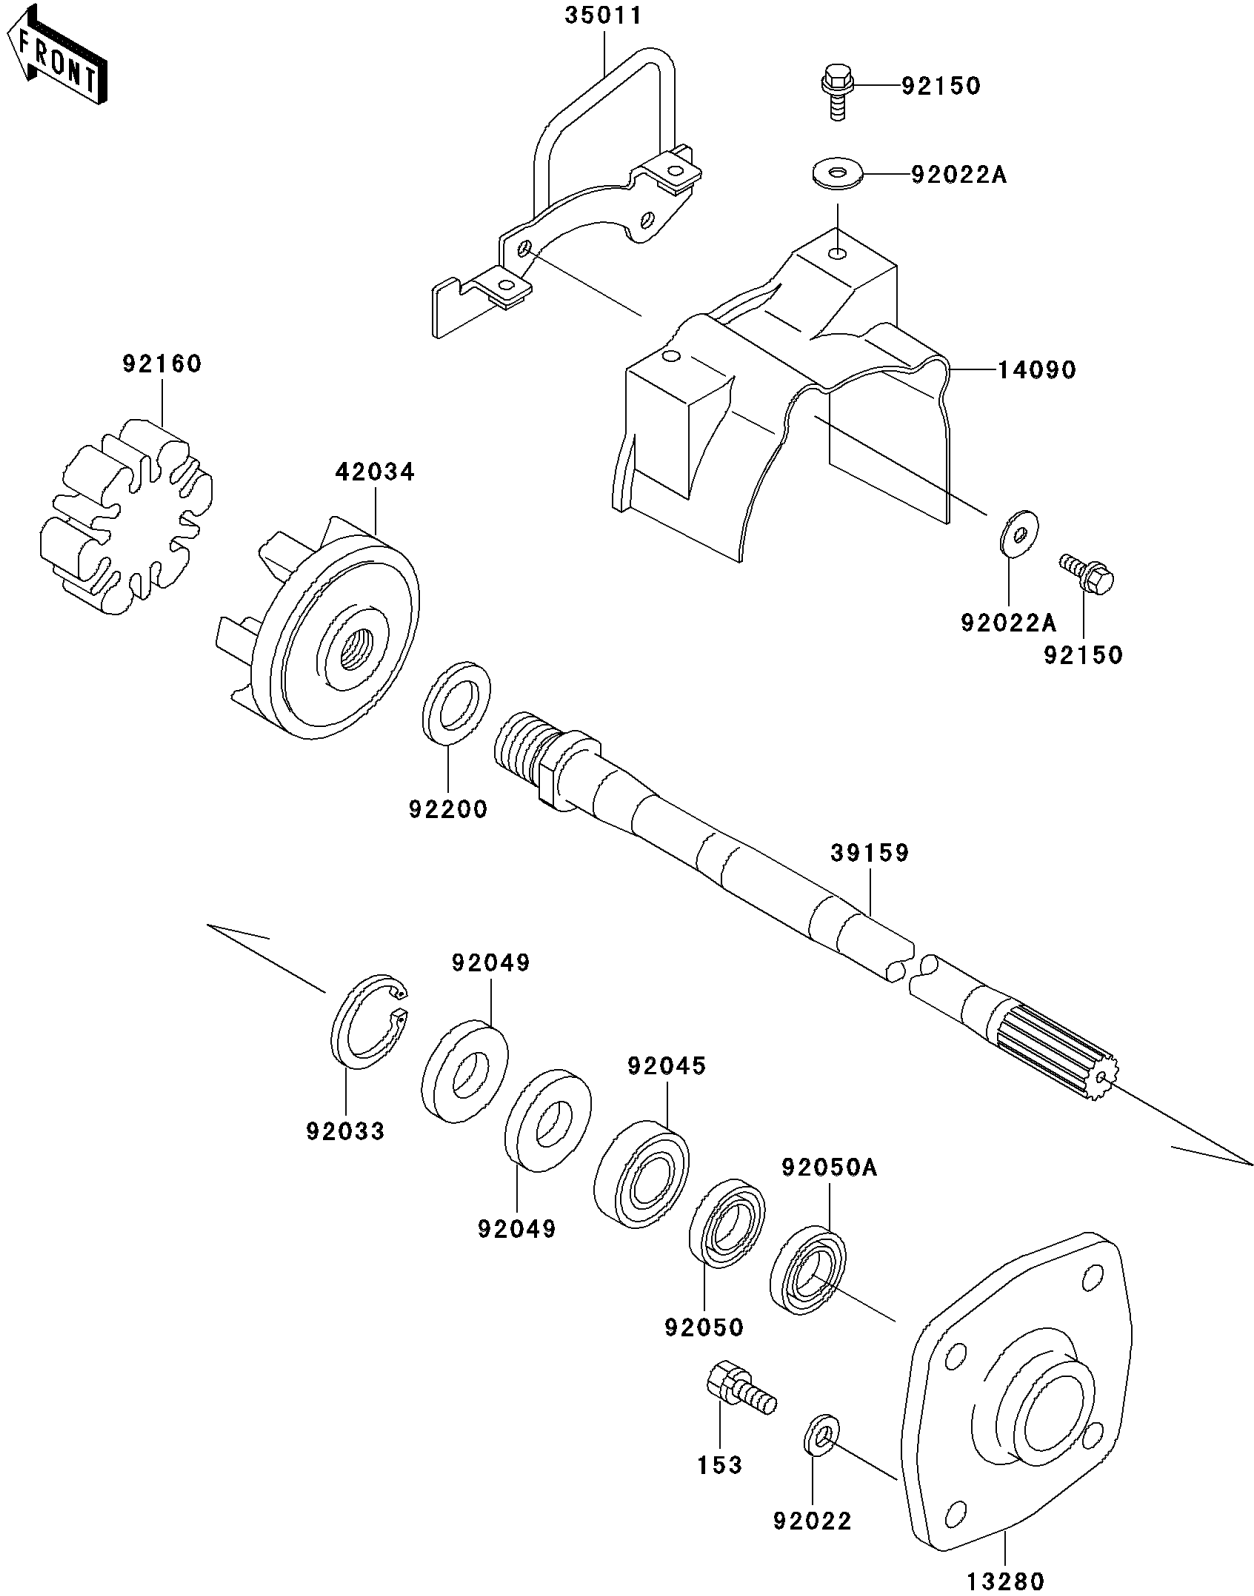

2003 900 STX

PARTS DIAGRAM

Drive Shaft

E3134

2003 900 STX

PARTS LIST

Drive Shaft

ITEM NAME

PART NUMBER

QUANTITY
