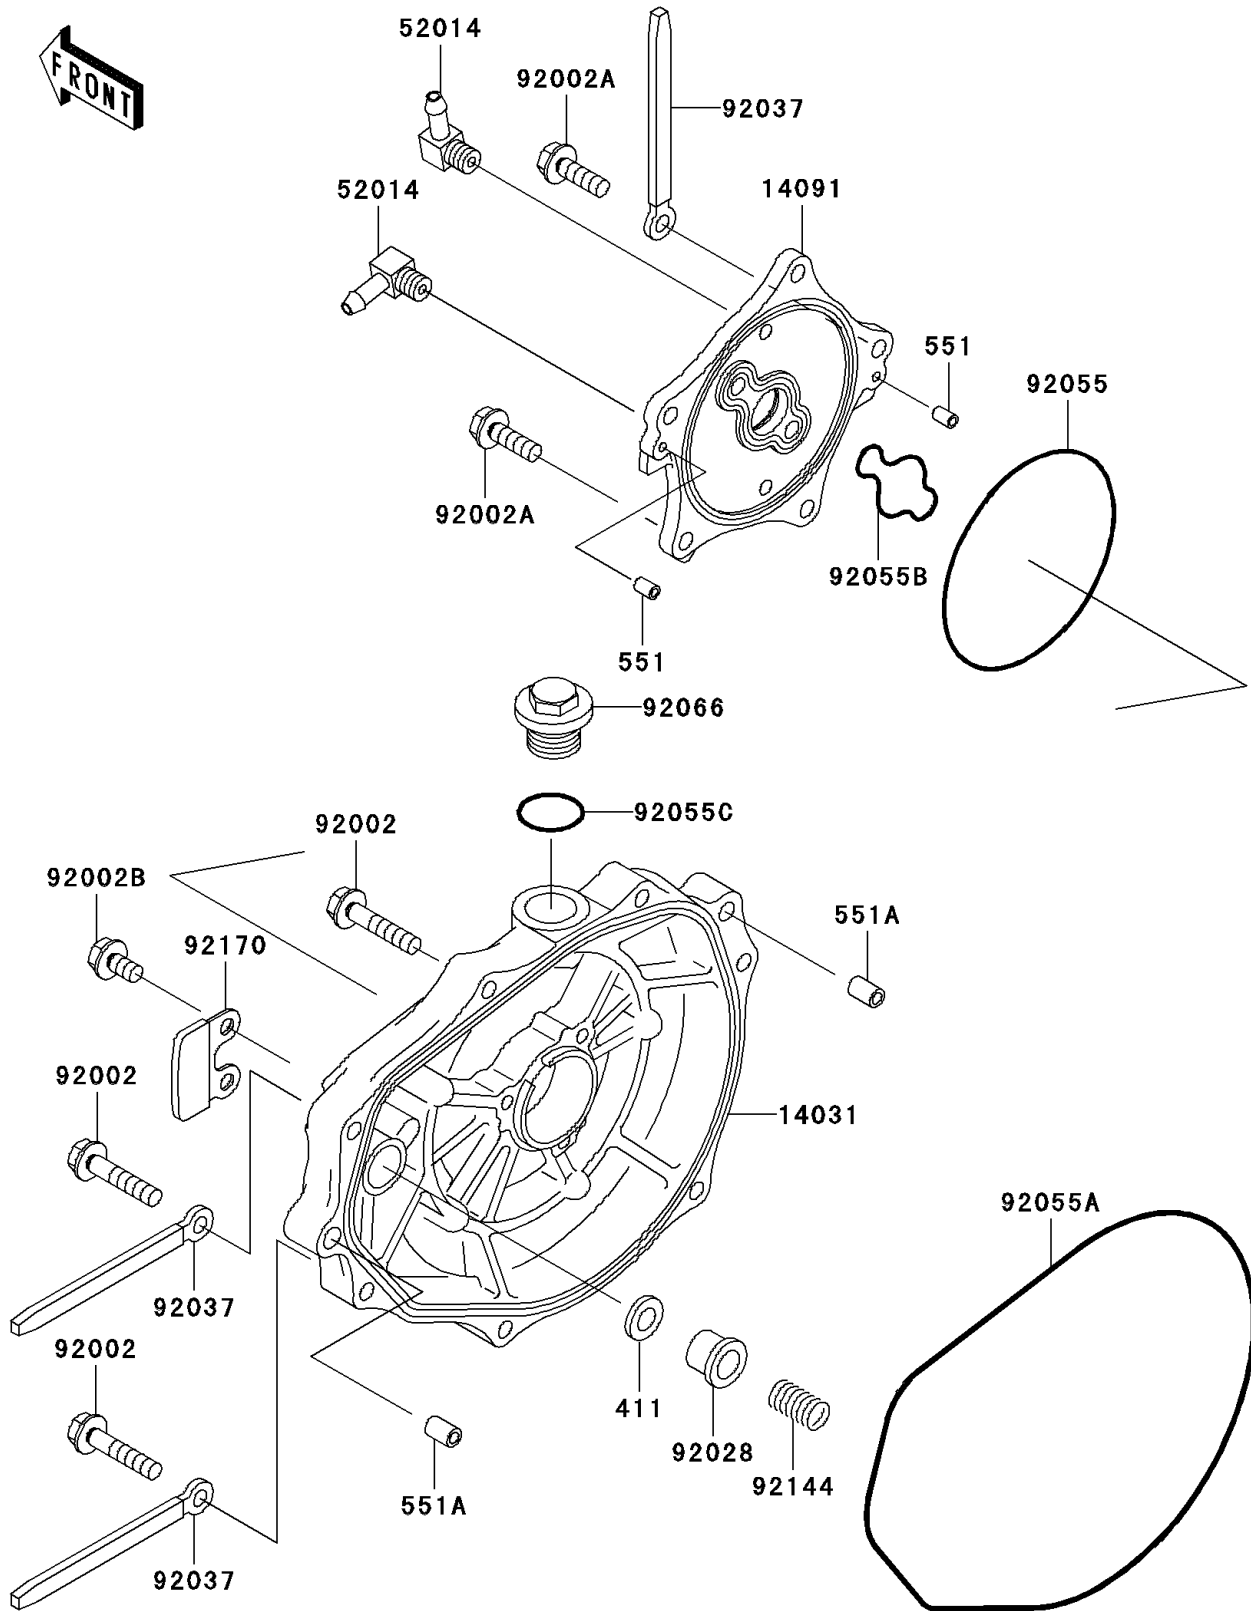

2003 900 STX

PARTS DIAGRAM

Engine Cover(s)

E1431

2003 900 STX

PARTS LIST

Engine Cover(s)

ITEM NAME

PART NUMBER

QUANTITY
