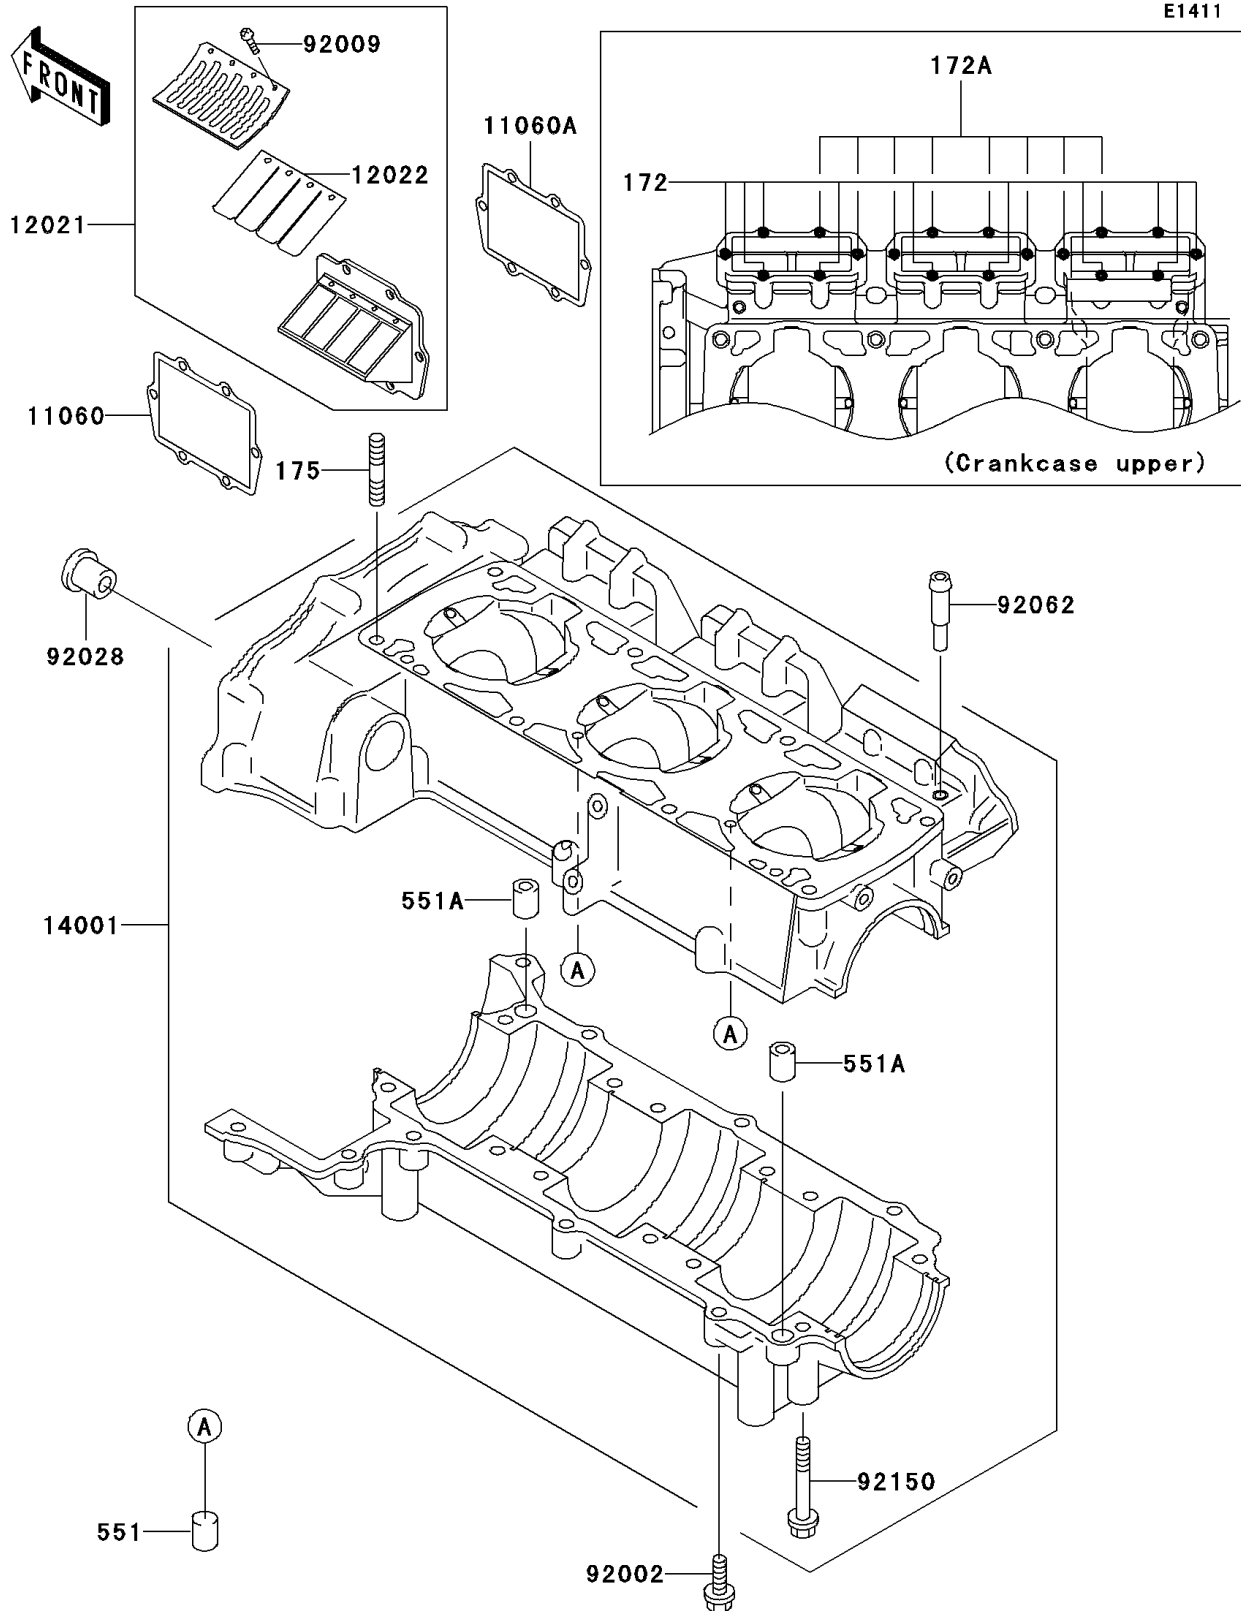

2003 900 STX

PARTS DIAGRAM

Crankcase

2003 900 STX

PARTS LIST

Crankcase

Kawasaki

Let the Good Times Roll®

ITEM NAME

PART NUMBER

QUANTITY
