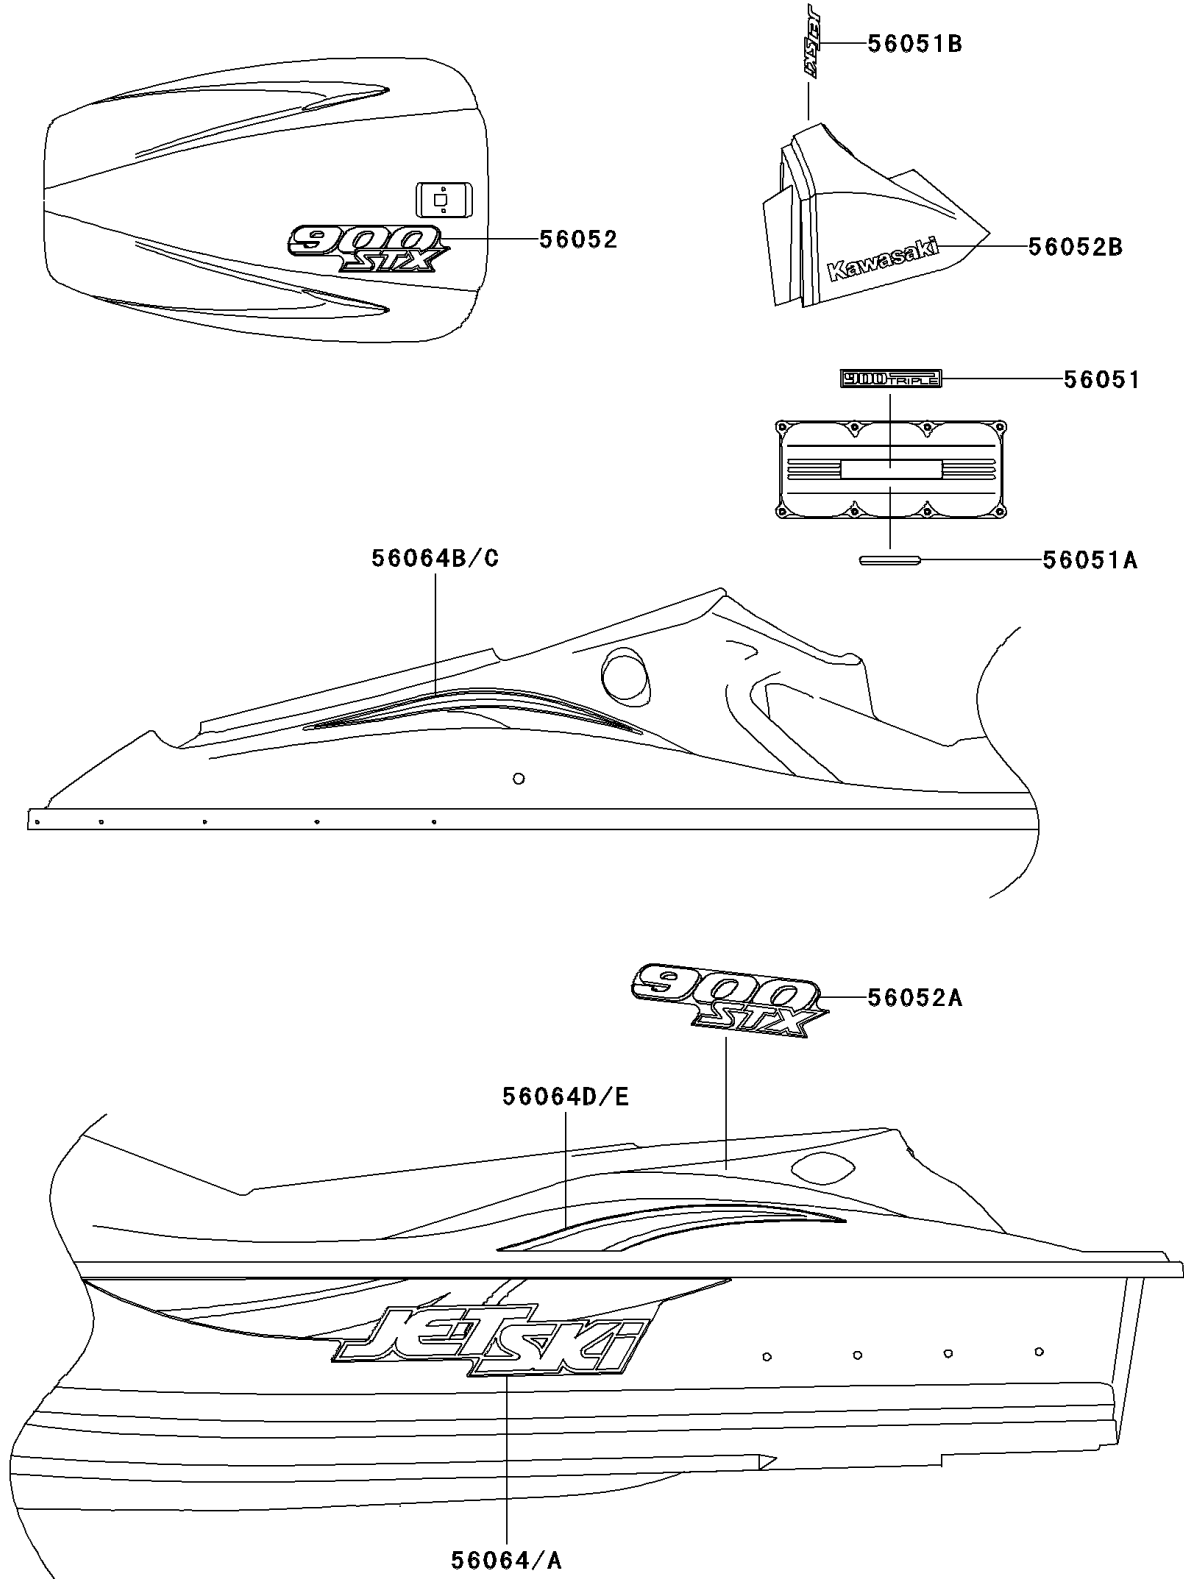

2001 900 STX

PARTS DIAGRAM

Decals(JT900-C1)

F3880

2001 900 STX

PARTS LIST

Decals(JT900-C1)

Kawasaki

Let the Good Times Roll®

ITEM NAME

PART NUMBER

QUANTITY
