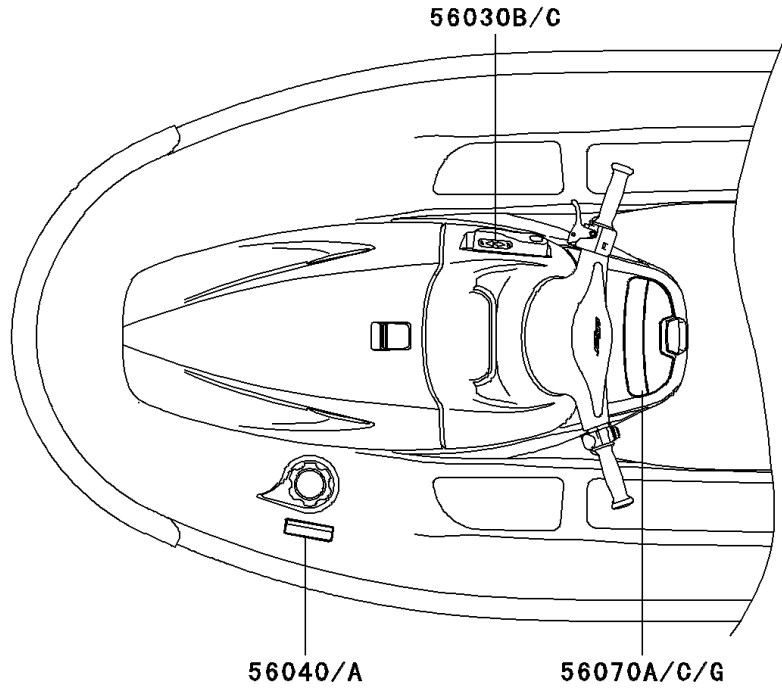

2001 900 STX

PARTS DIAGRAM

Labels

F3183

2001 900 STX

PARTS LIST

Labels

Kawasaki

Let the Good Times Roll®

ITEM NAME

PART NUMBER

QUANTITY
