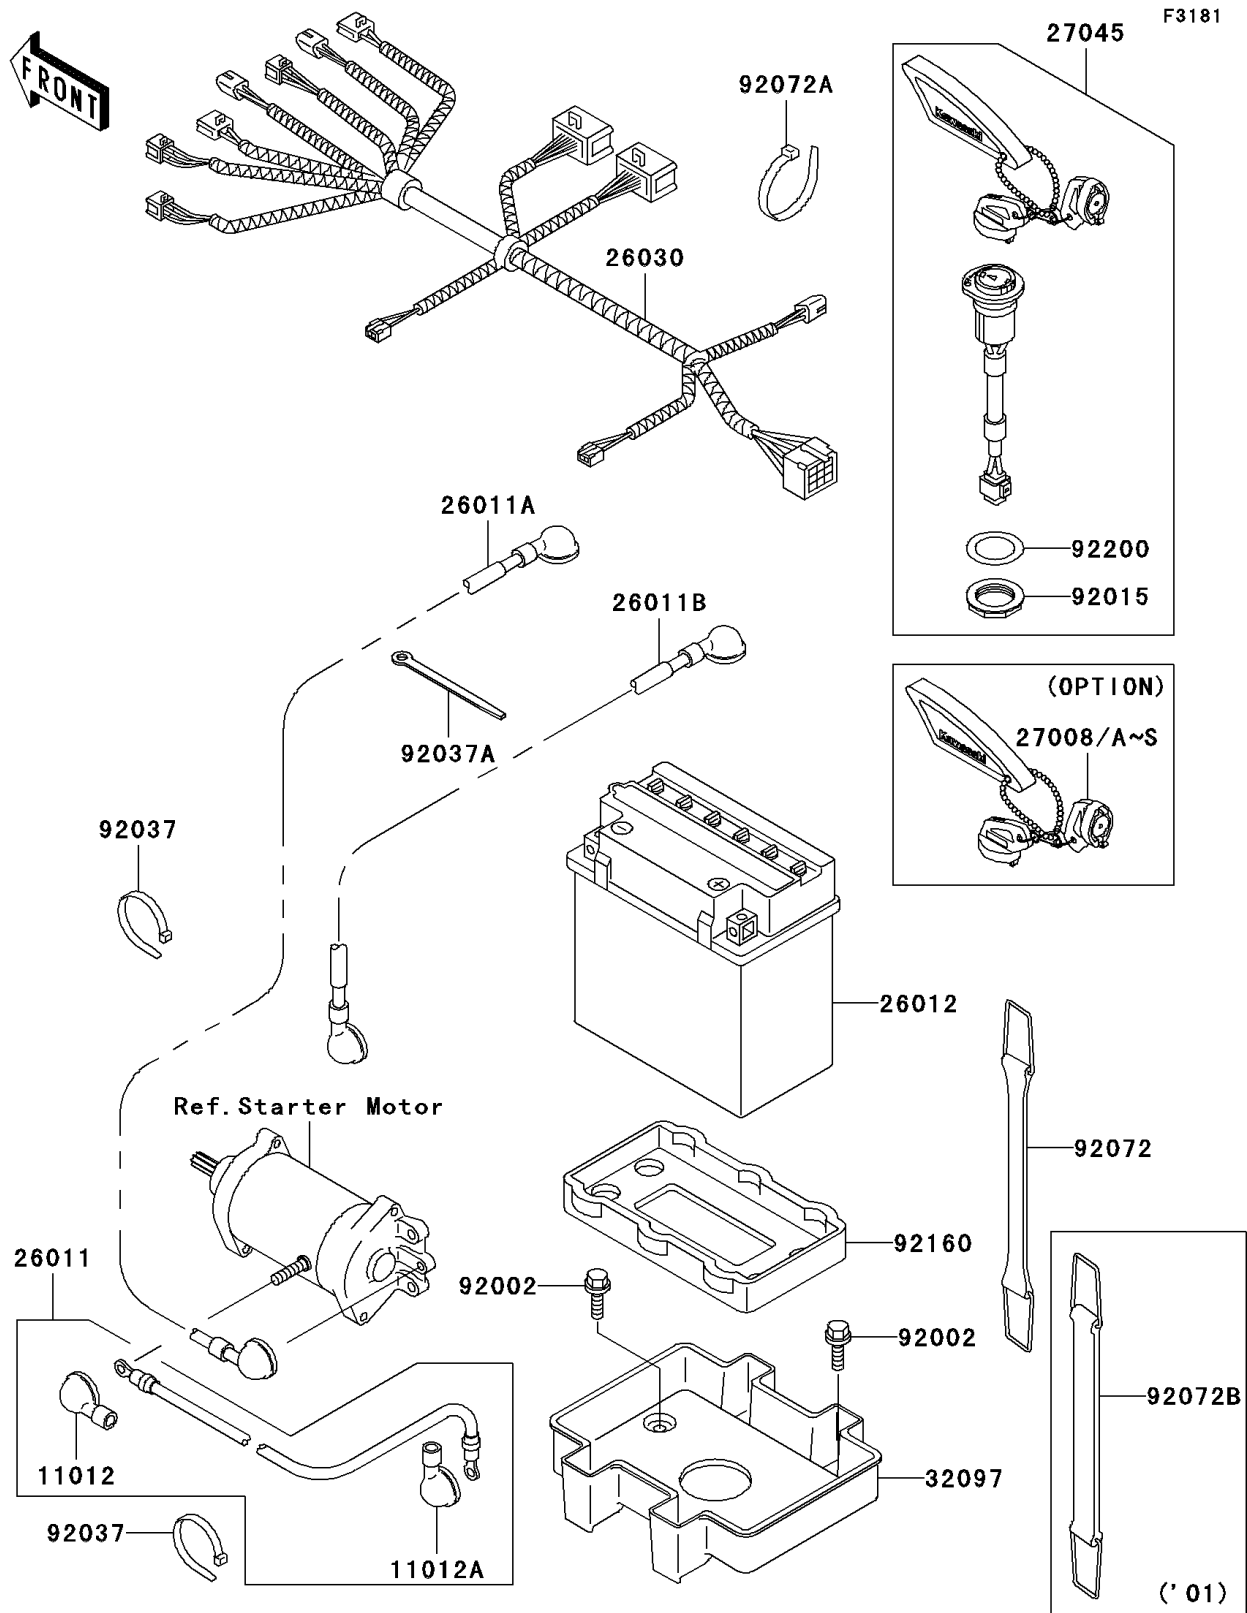

2001 900 STX

PARTS DIAGRAM

Electrical Equipment

2001 900 STX

PARTS LIST

Electrical Equipment

Kawasaki

Let the Good Times Roll®

ITEM NAME

PART NUMBER

QUANTITY
