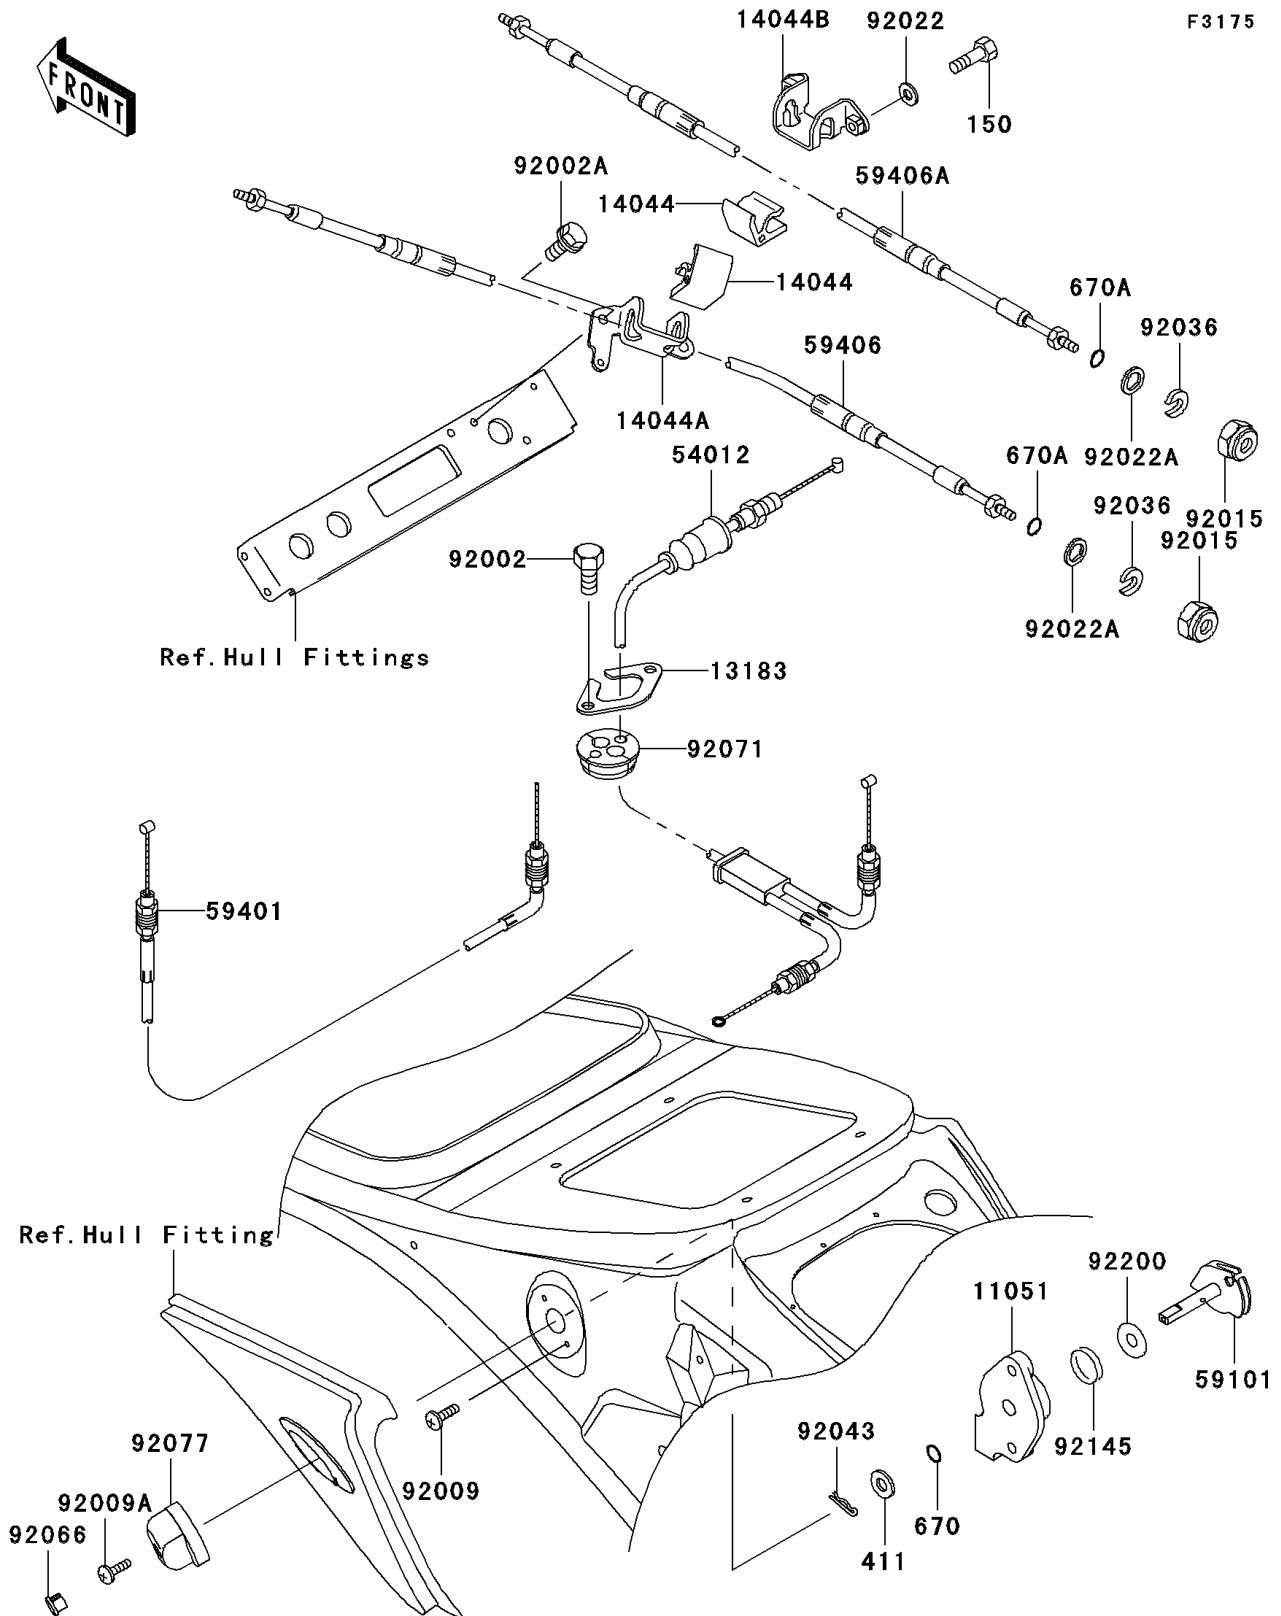

2002 900 STX

PARTS DIAGRAM

Cables

Kawasaki

Let the Good Times Roll®

2002 900 STX

PARTS LIST

Cables

ITEM NAME

PART NUMBER

QUANTITY
