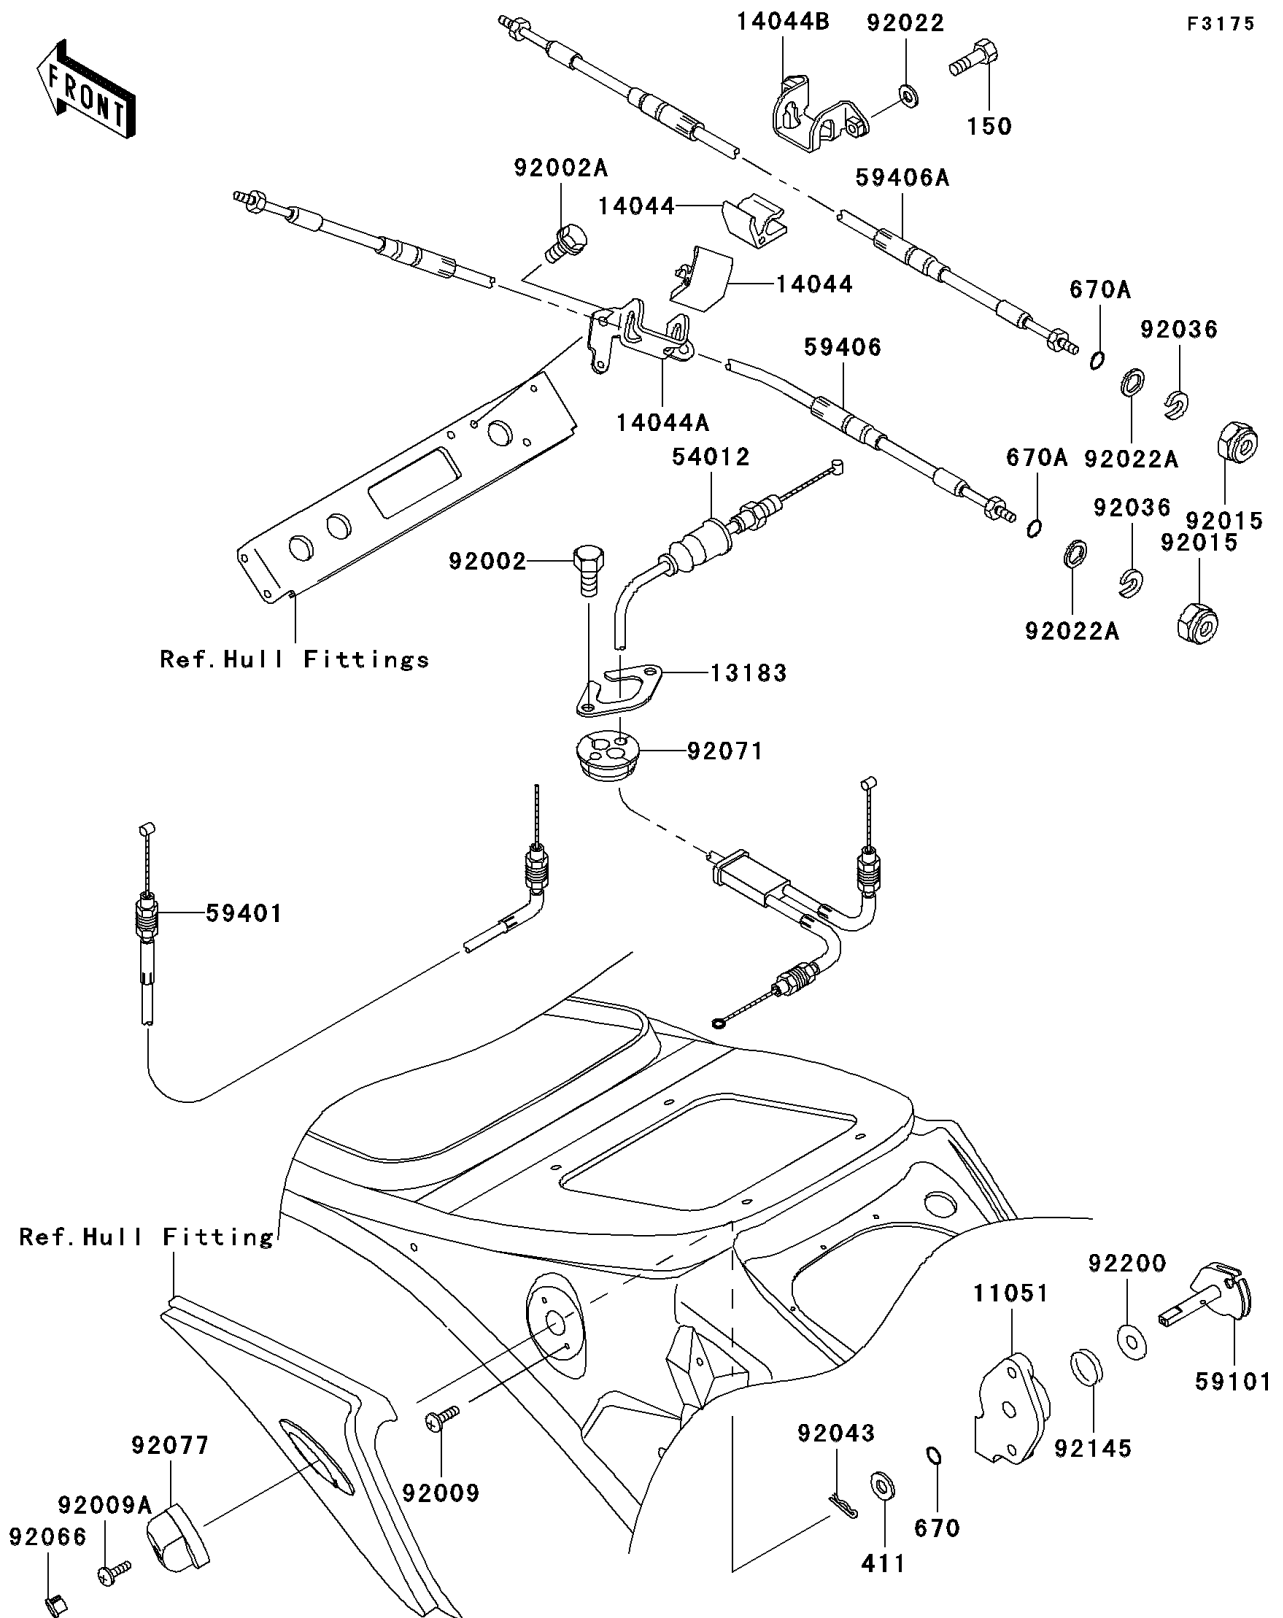

2001 900 STX

PARTS DIAGRAM

Cables

2001 900 STX

PARTS LIST

Cables

Kawasaki

Let the Good Times Roll®

ITEM NAME

PART NUMBER

QUANTITY
