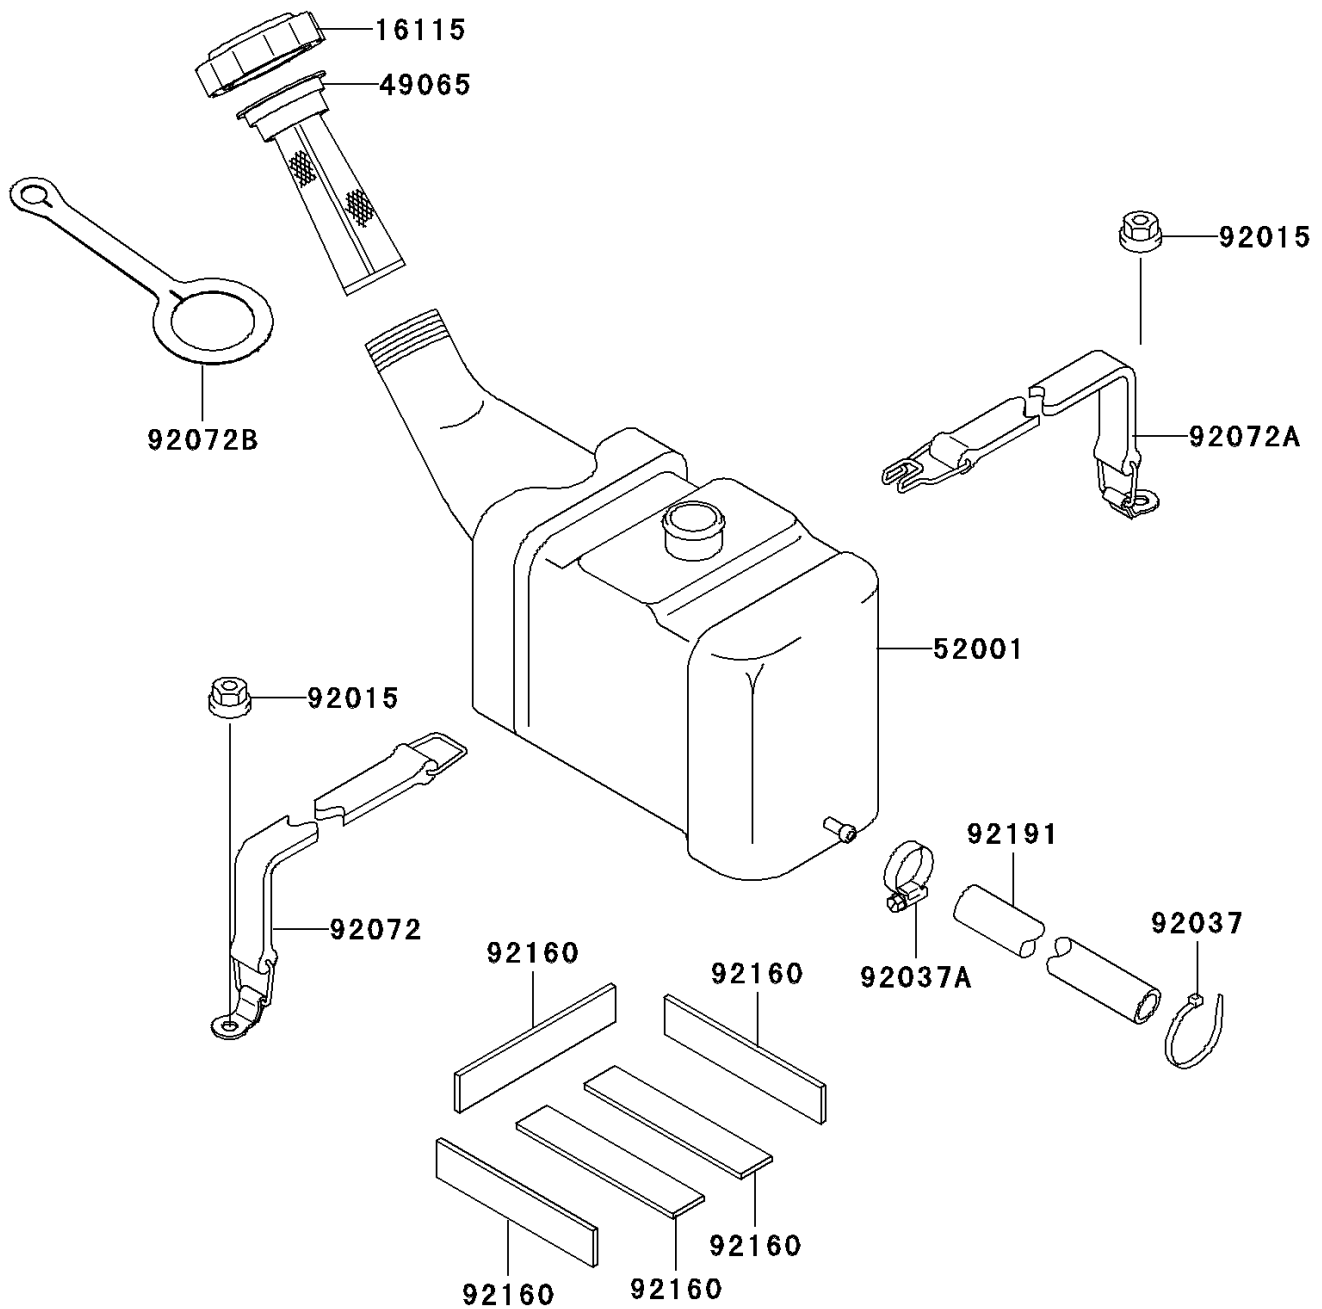

# 2001 900 STX

## PARTS DIAGRAM

### Oil Tank

F3174

## PARTS LIST

Oil Tank

**Kawasaki**

Let the Good Times Roll®

**ITEM NAME**

**PART NUMBER**

**QUANTITY**

---