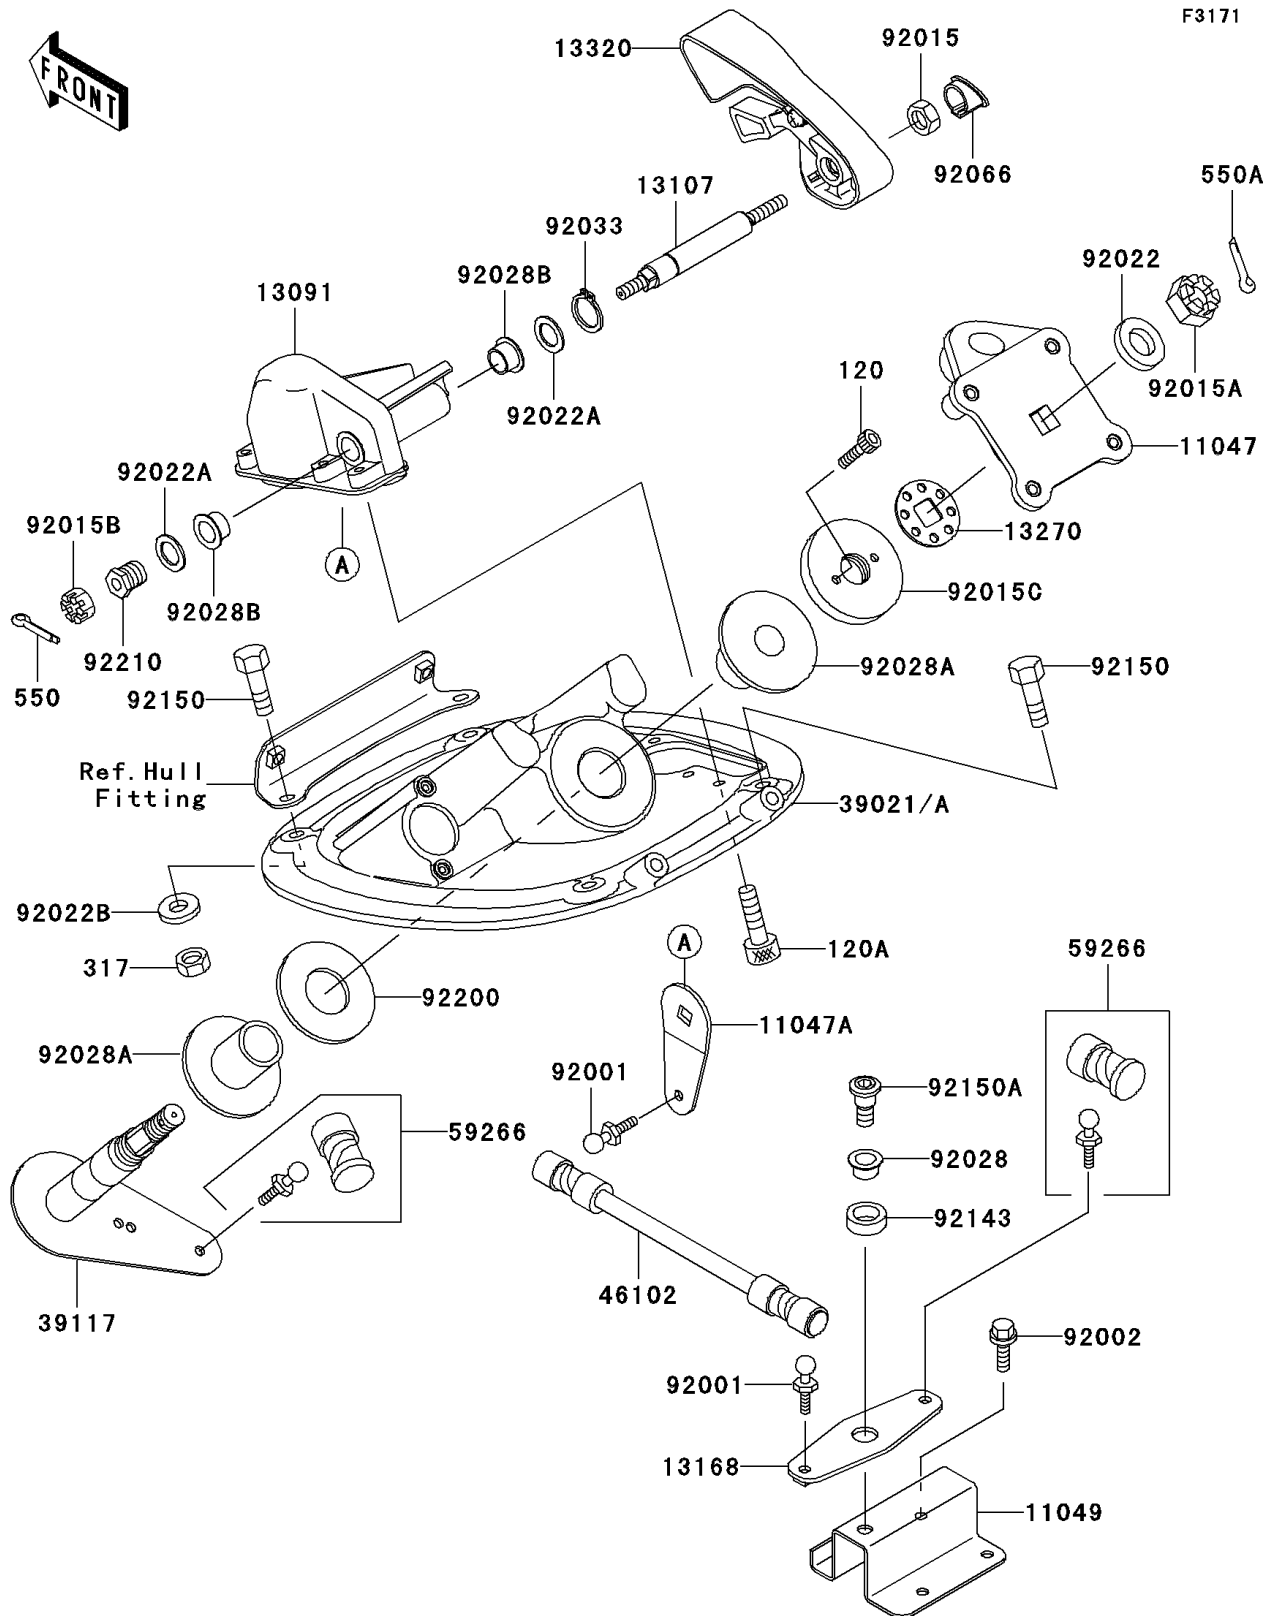

2001 900 STX

PARTS DIAGRAM

Handle Pole

2001 900 STX

PARTS LIST

Handle Pole

Kawasaki

Let the Good Times Roll®

ITEM NAME

PART NUMBER

QUANTITY
