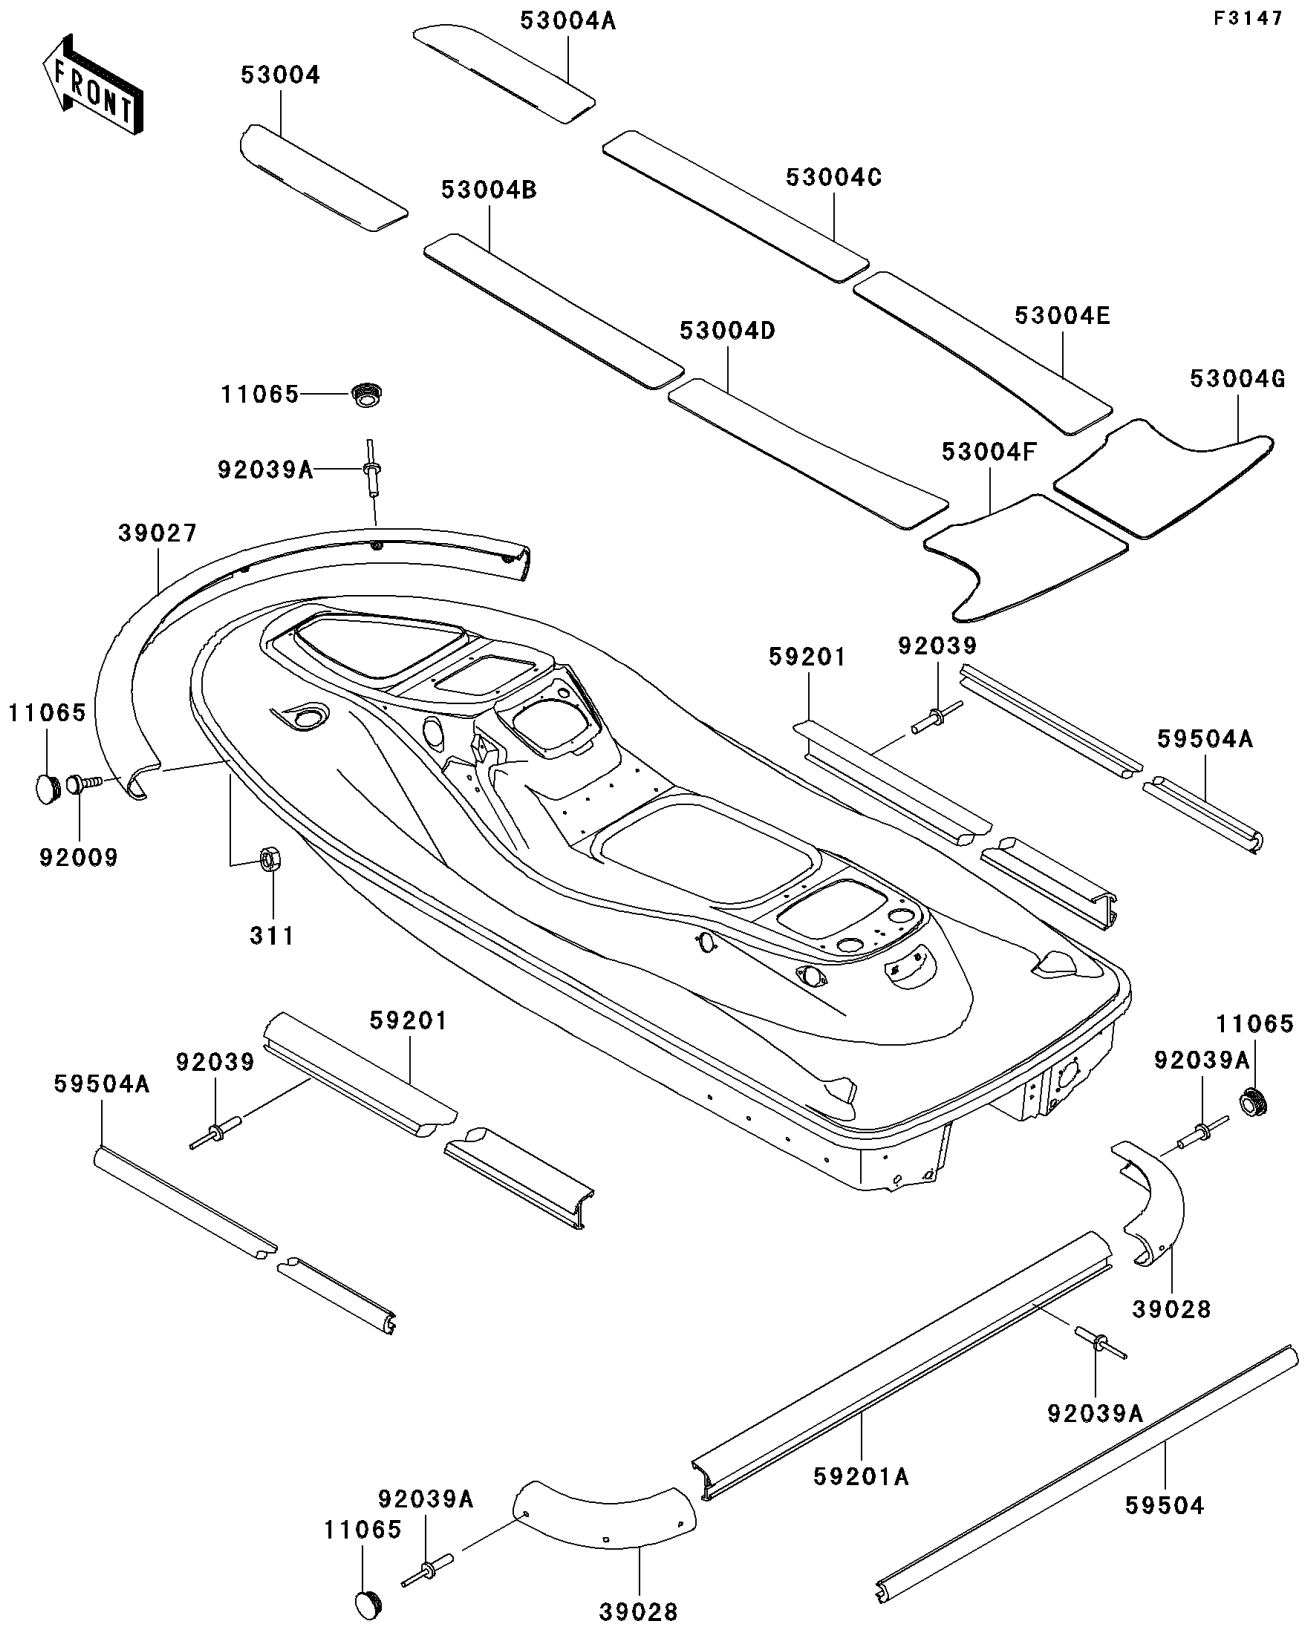

2001 900 STX

PARTS DIAGRAM

Pads

F3147

2001 900 STX

PARTS LIST

Pads

Kawasaki

Let the Good Times Roll®

ITEM NAME

PART NUMBER

QUANTITY
