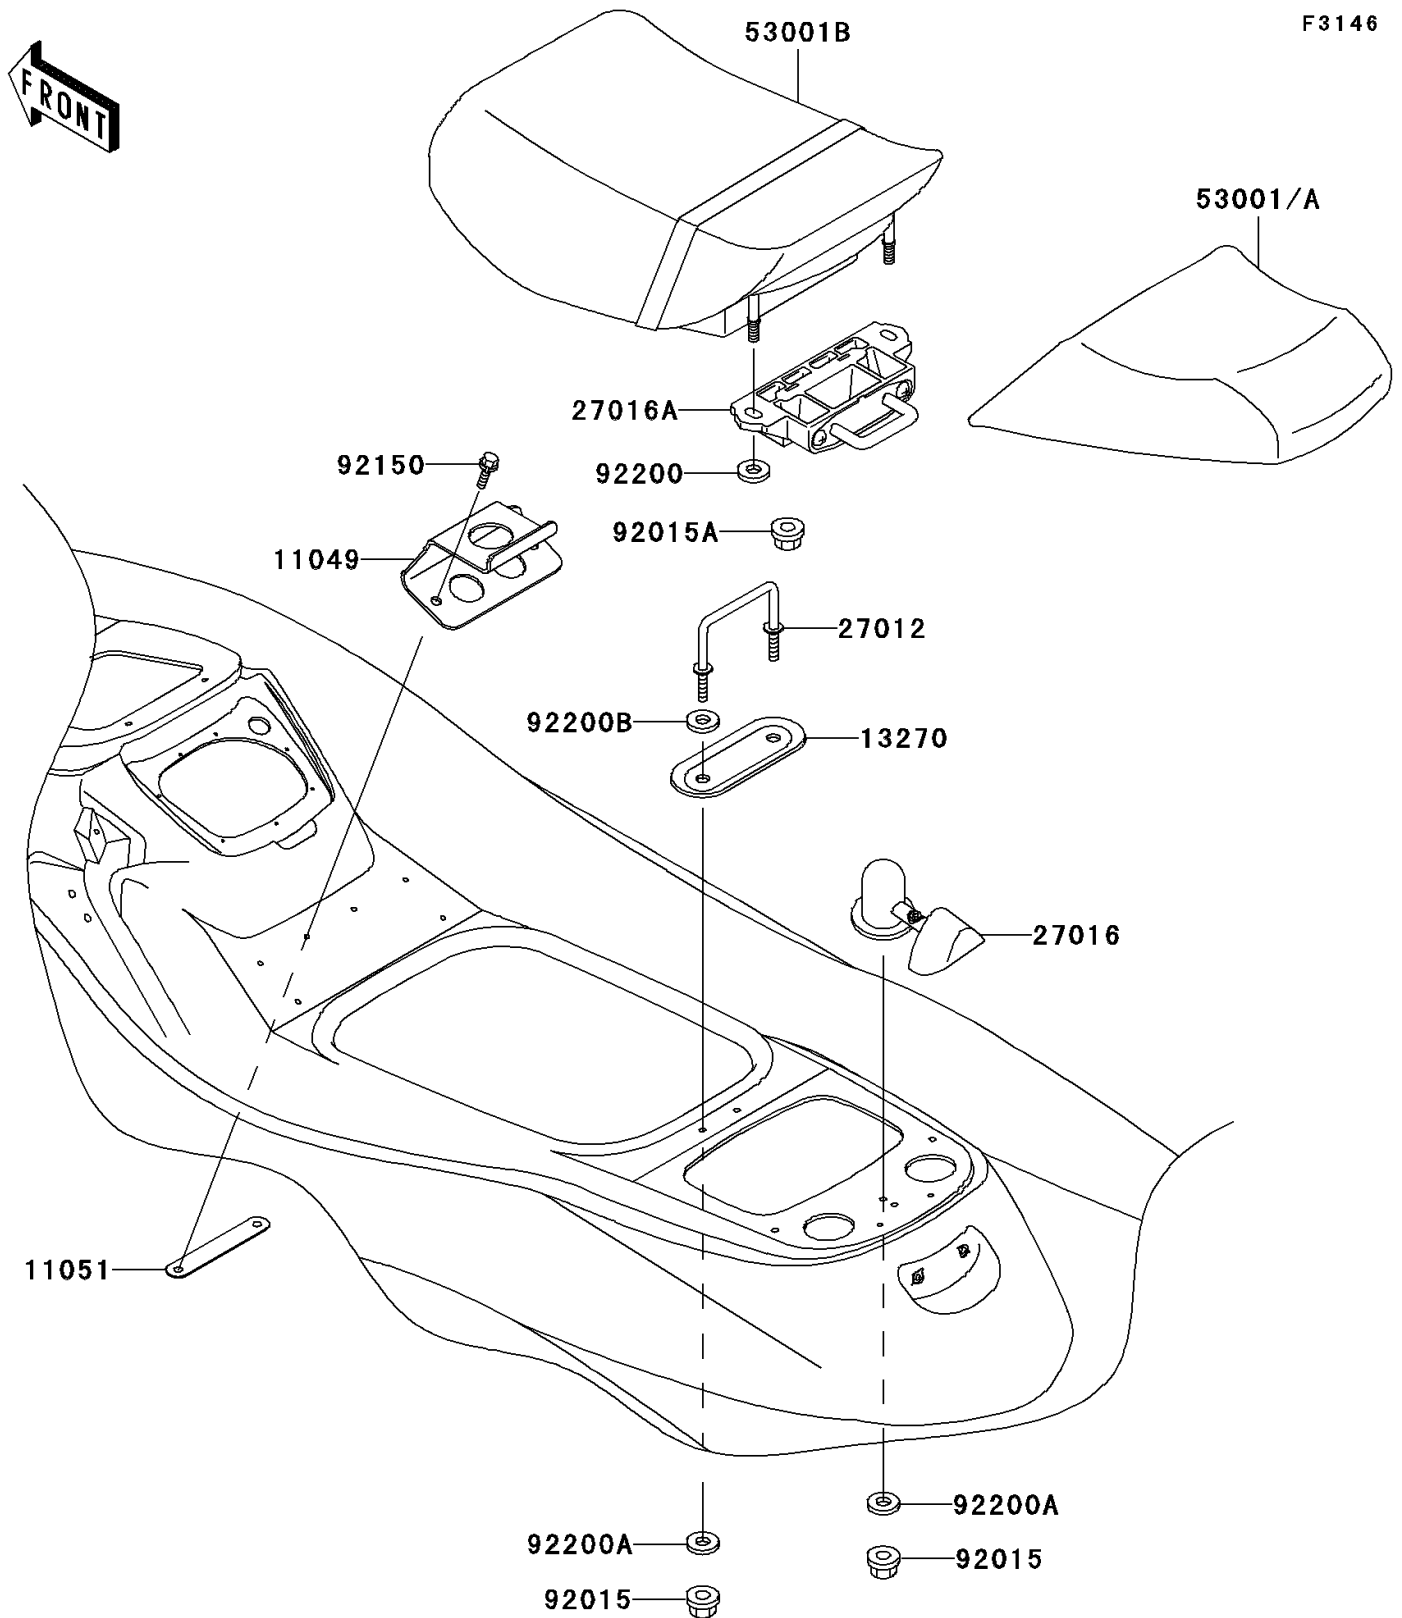

2001 900 STX

PARTS DIAGRAM

Seat

F3146

2001 900 STX

PARTS LIST

Seat

ITEM NAME

PART NUMBER

QUANTITY
