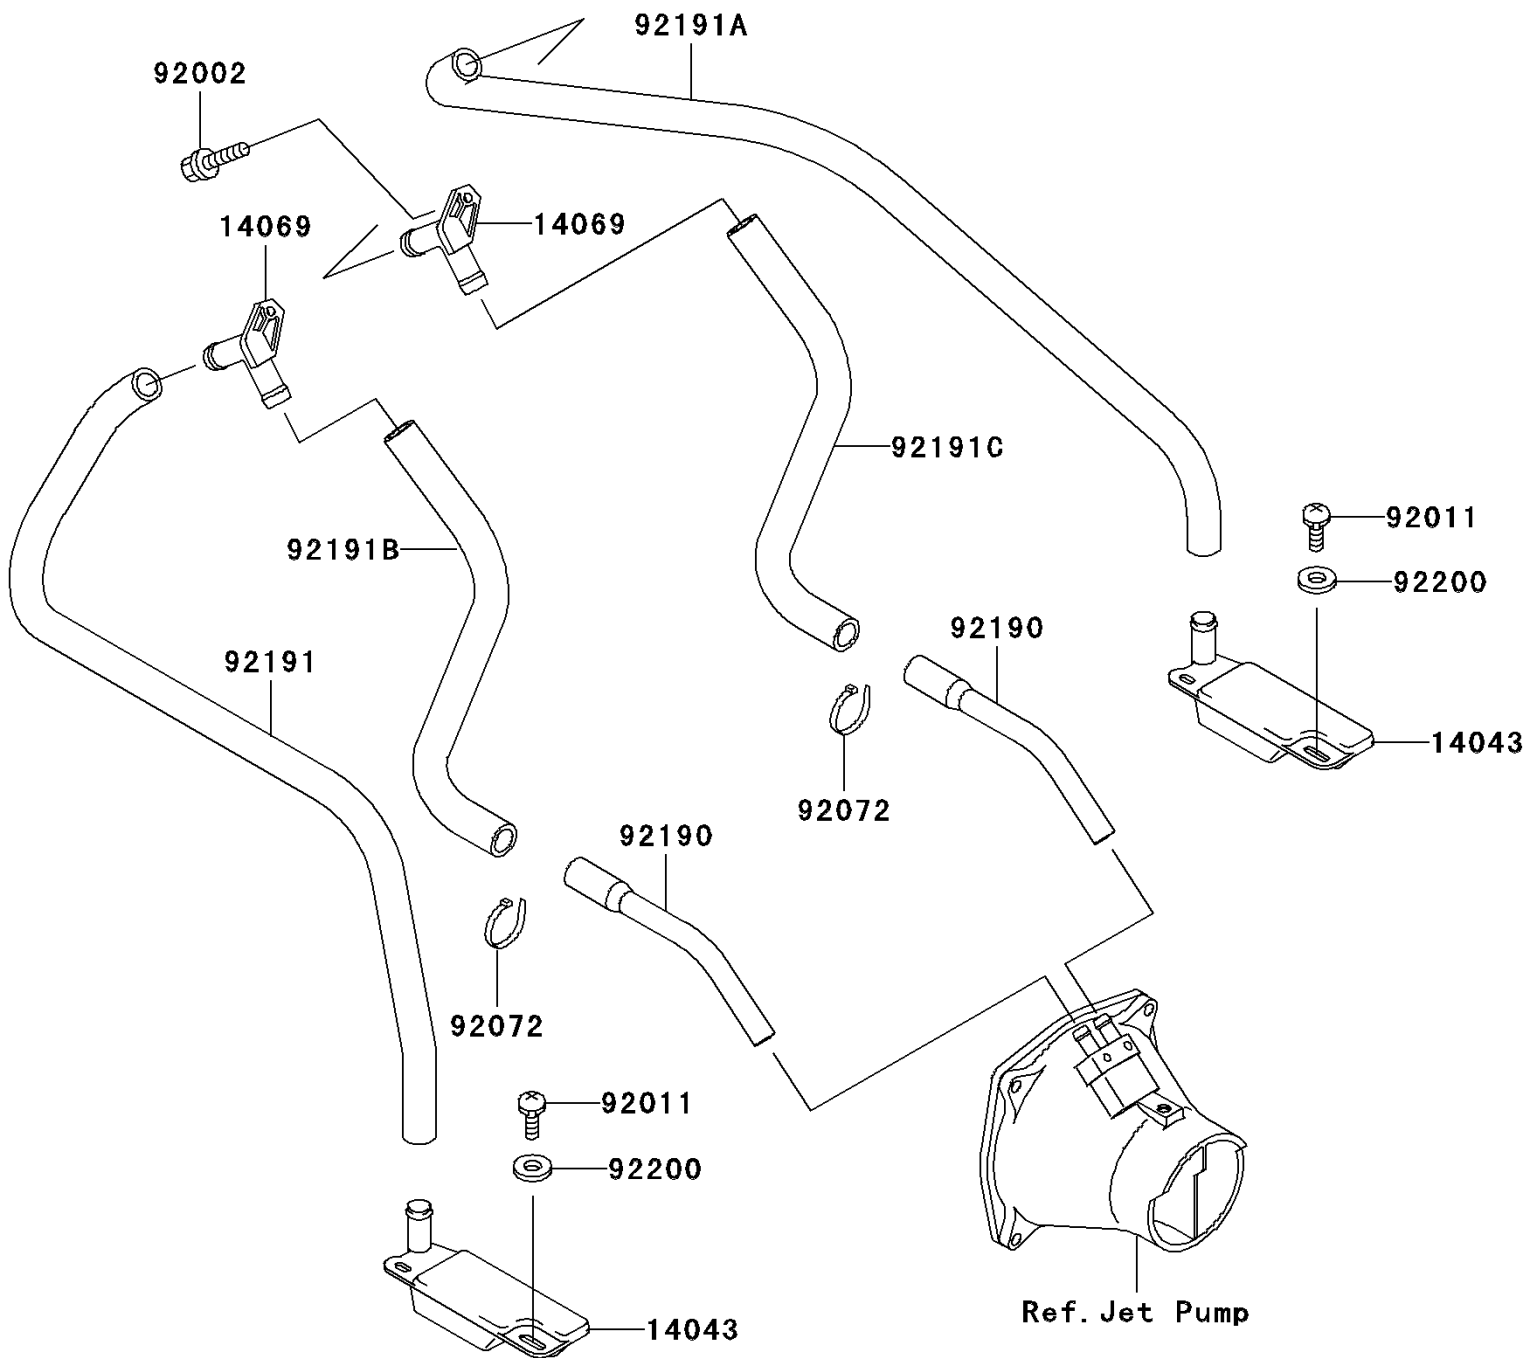

2001 900 STX

PARTS DIAGRAM

Bilge System

F3145

2001 900 STX

PARTS LIST

Bilge System

Kawasaki

Let the Good Times Roll®

ITEM NAME

PART NUMBER

QUANTITY
