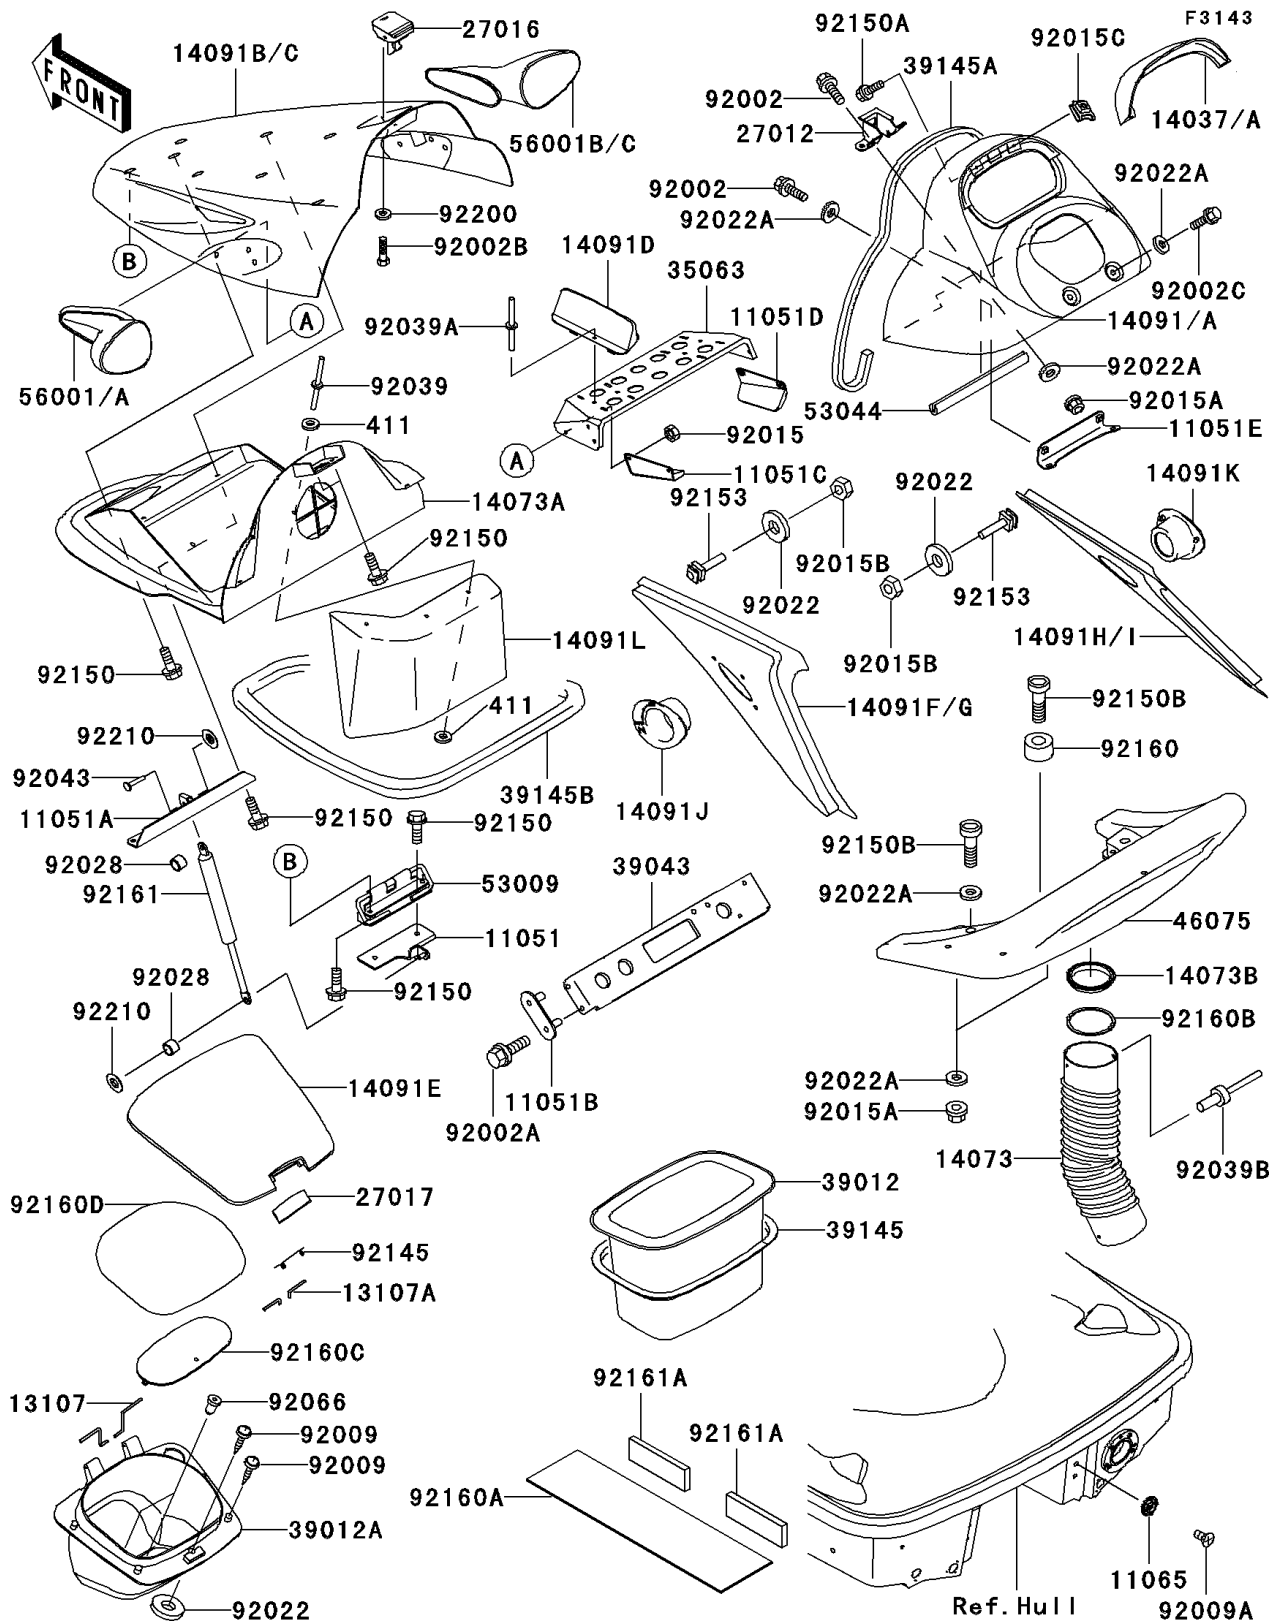

2002 900 STX

PARTS DIAGRAM

Hull Fittings

Kawasaki

Let the Good Times Roll®

2002 900 STX

PARTS LIST

Hull Fittings

Kawasaki

Let the Good Times Roll®

ITEM NAME

PART NUMBER

QUANTITY
