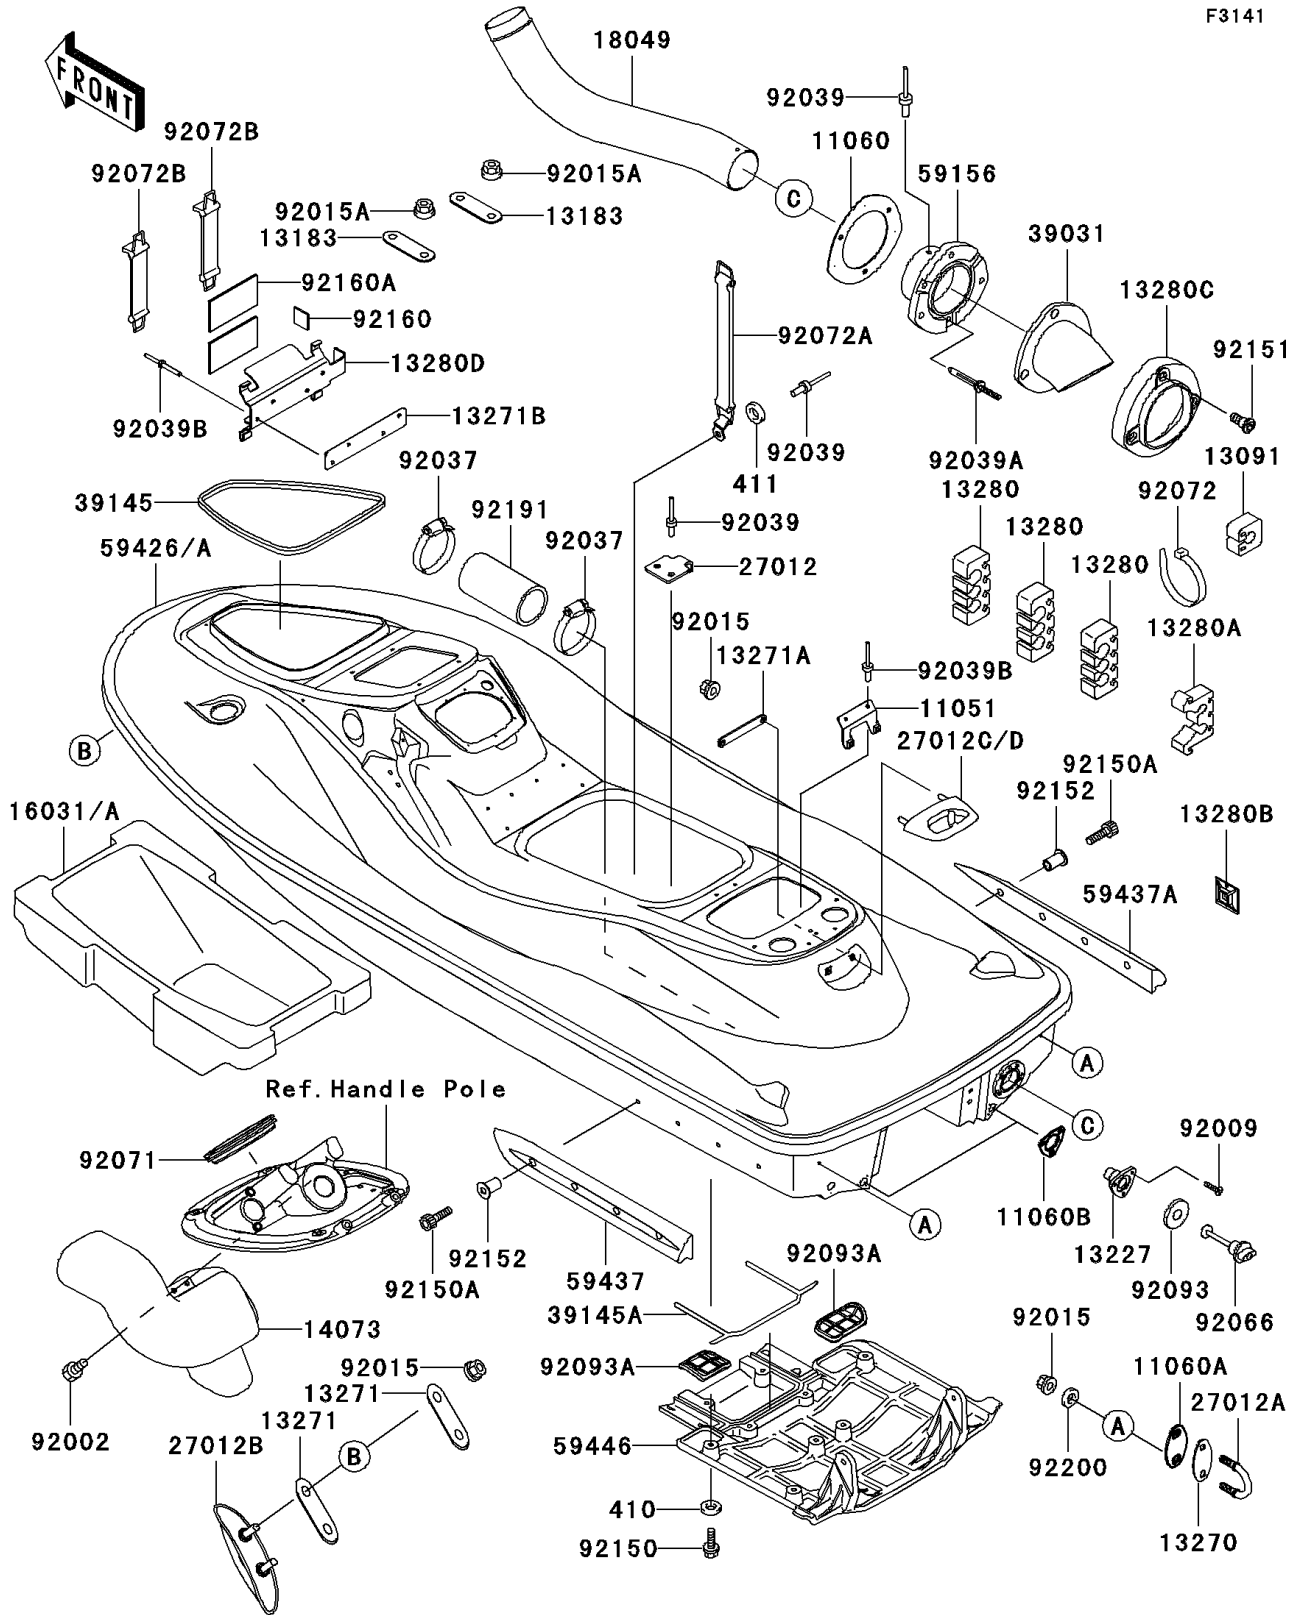

2001 900 STX

PARTS DIAGRAM

Hull

F3141

2001 900 STX

PARTS LIST

Hull

Kawasaki

Let the Good Times Roll®

ITEM NAME

PART NUMBER

QUANTITY
