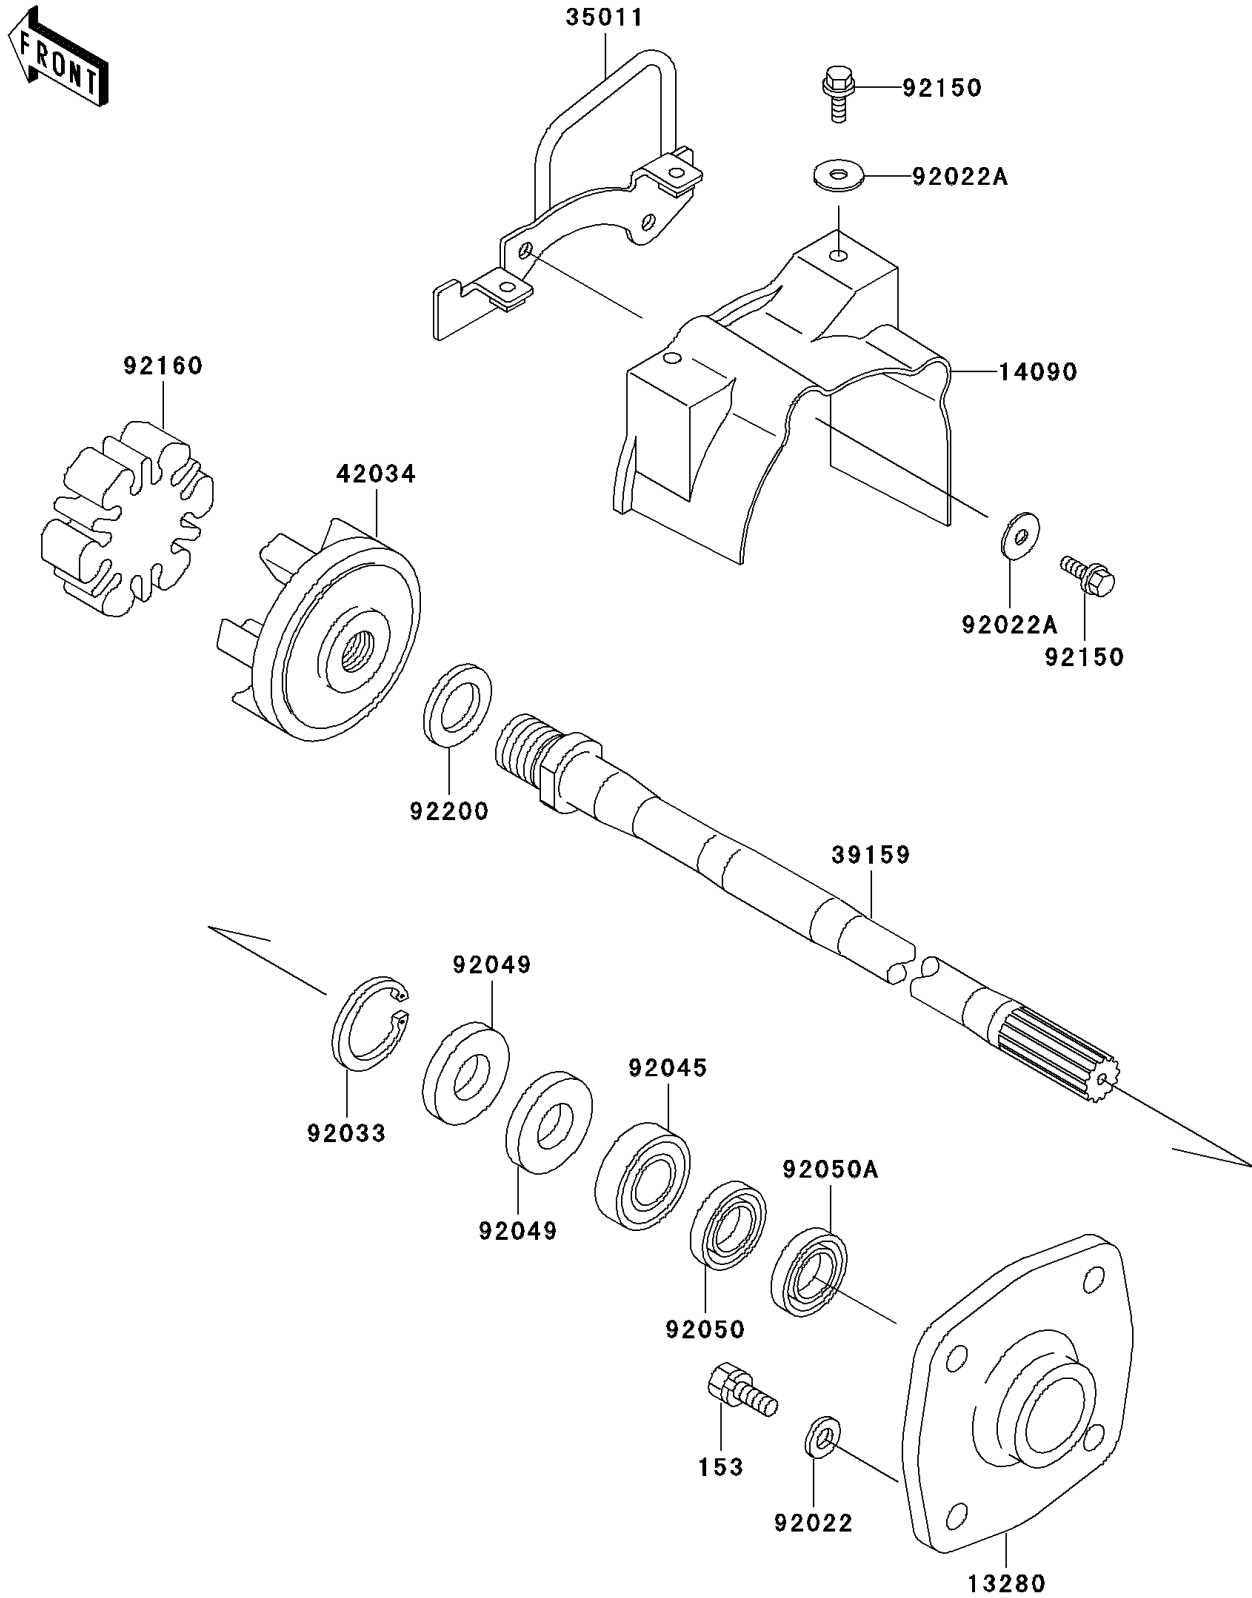

## PARTS DIAGRAM

### Drive Shaft

E3134

## PARTS LIST

### Drive Shaft

**Kawasaki**

Let the Good Times Roll®

**ITEM NAME**

**PART NUMBER**

**QUANTITY**

---