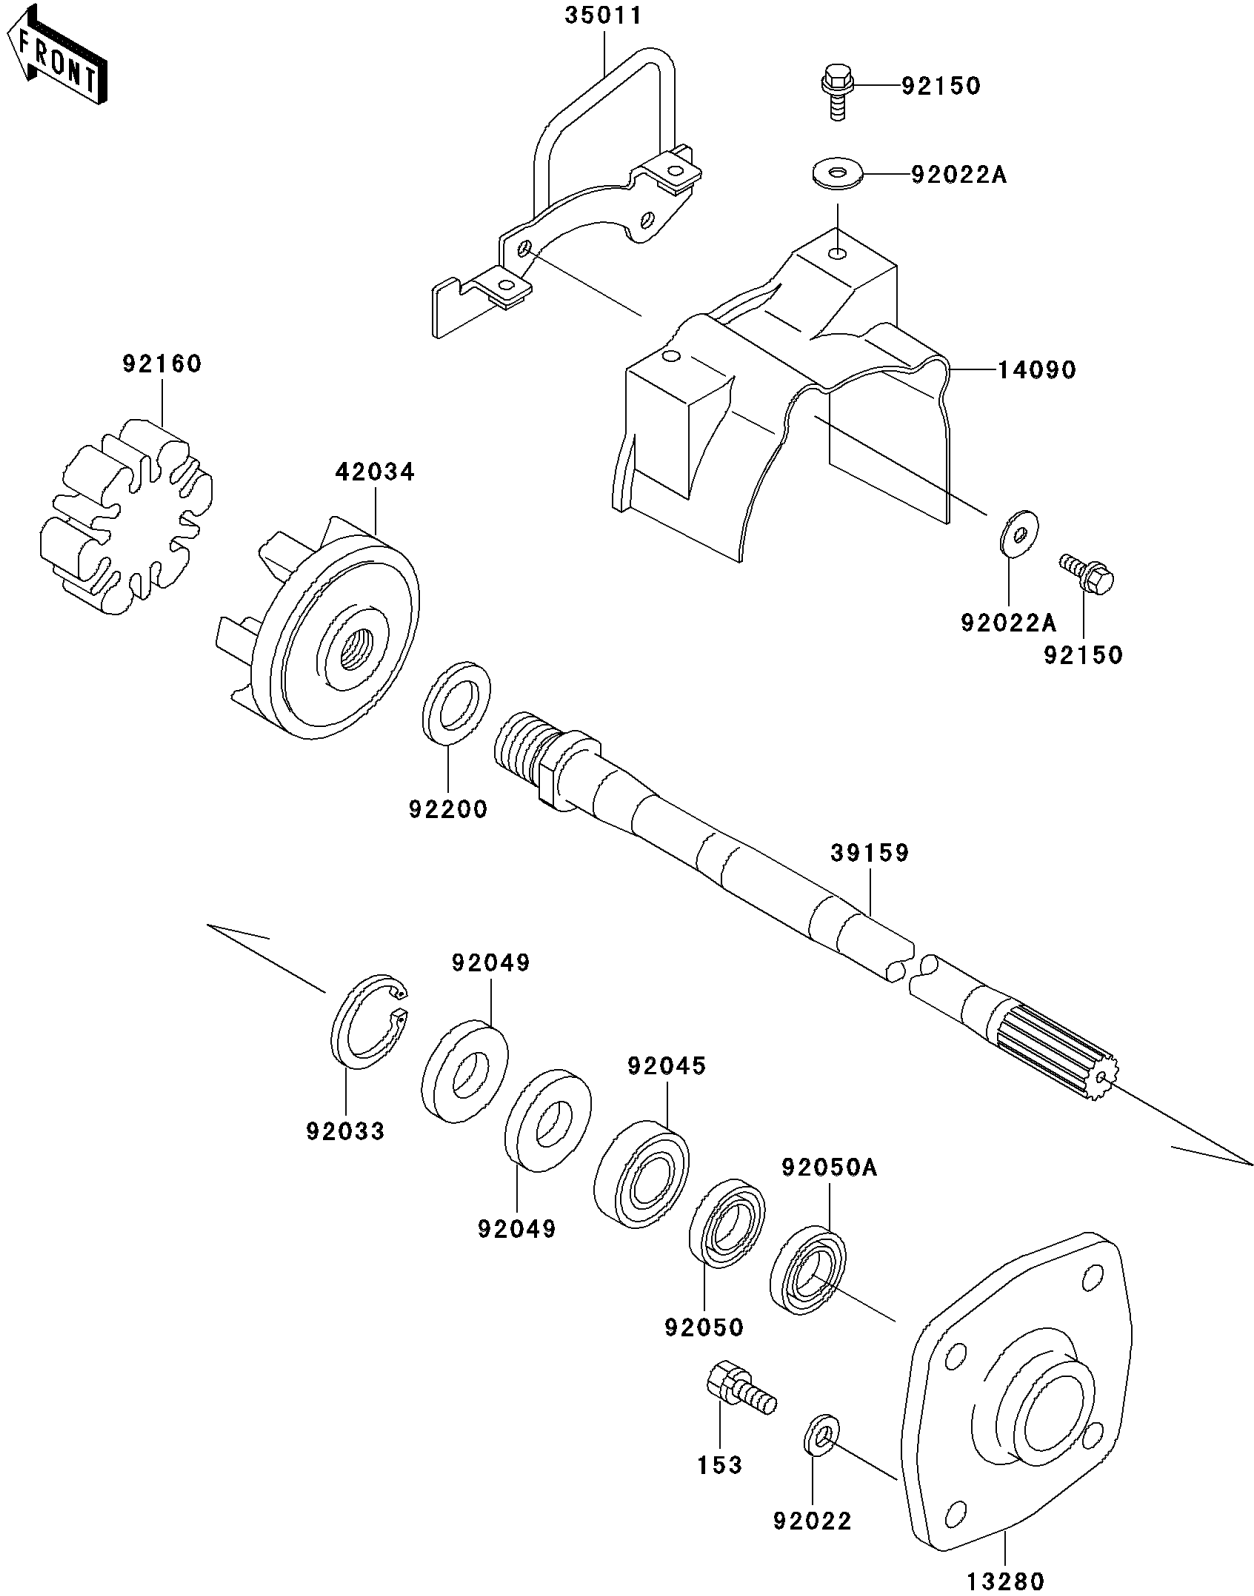

## PARTS DIAGRAM

### Drive Shaft

E3134

## PARTS LIST

### Drive Shaft

**Kawasaki**

Let the Good Times Roll®

**ITEM NAME**

**PART NUMBER**

**QUANTITY**

---