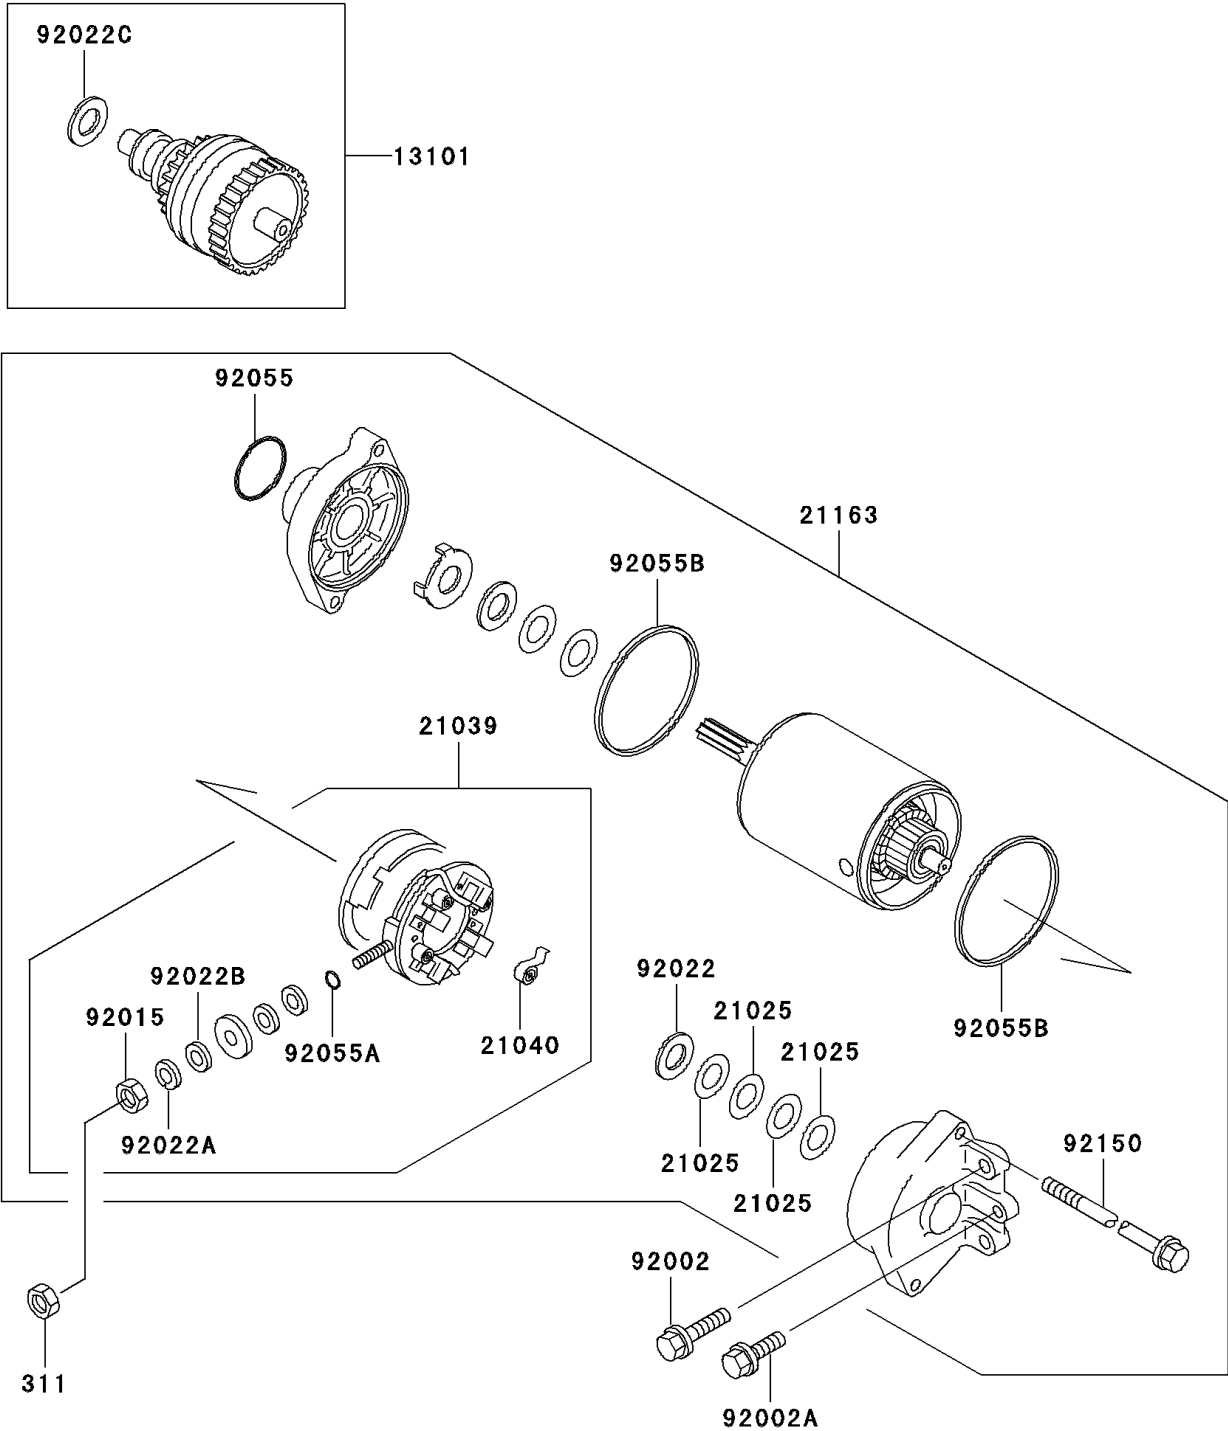

2002 900 STX

PARTS DIAGRAM

Starter Motor

E1840

2002 900 STX

PARTS LIST

Starter Motor

Kawasaki

Let the Good Times Roll®

ITEM NAME

PART NUMBER

QUANTITY
