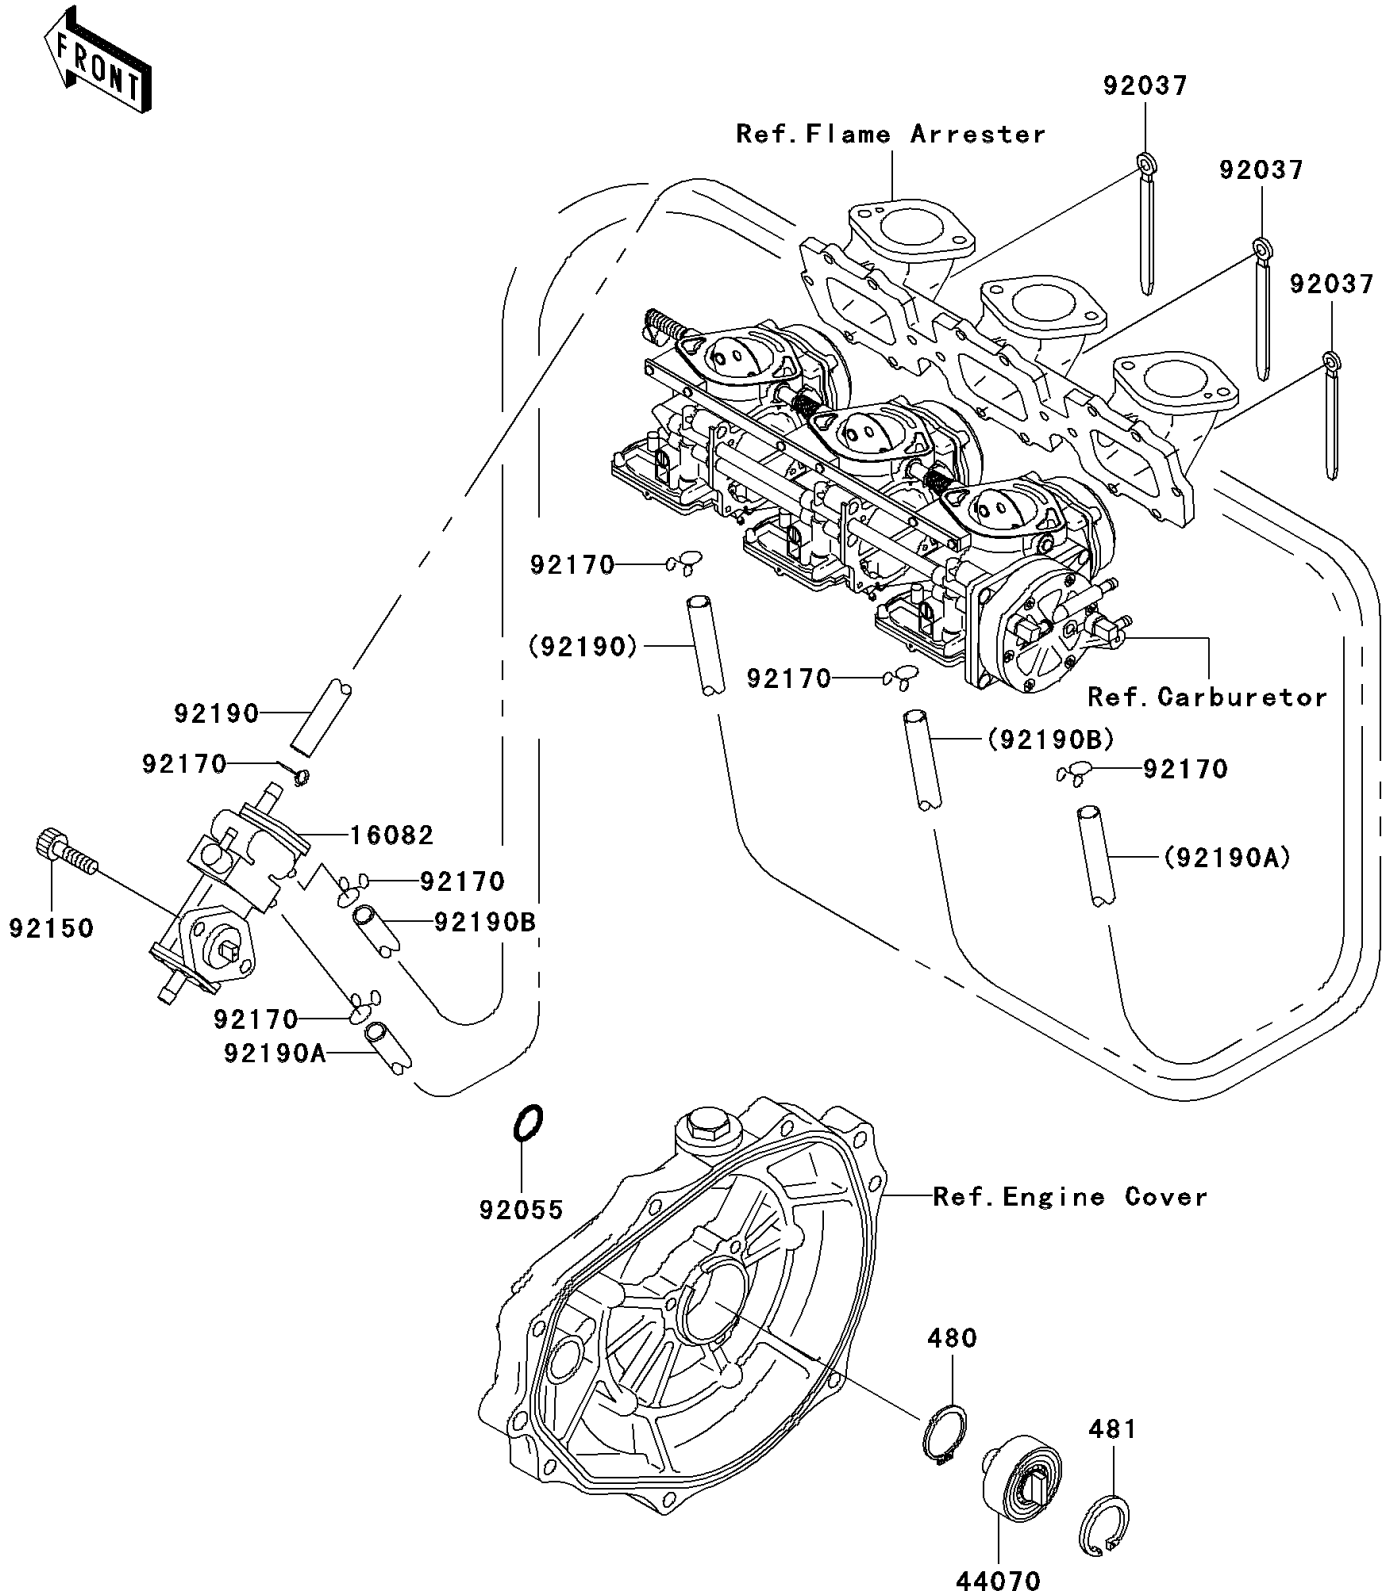

2001 900 STX

PARTS DIAGRAM

Oil Pump

E1710

2001 900 STX

PARTS LIST

Oil Pump

Kawasaki

Let the Good Times Roll®

ITEM NAME

PART NUMBER

QUANTITY
