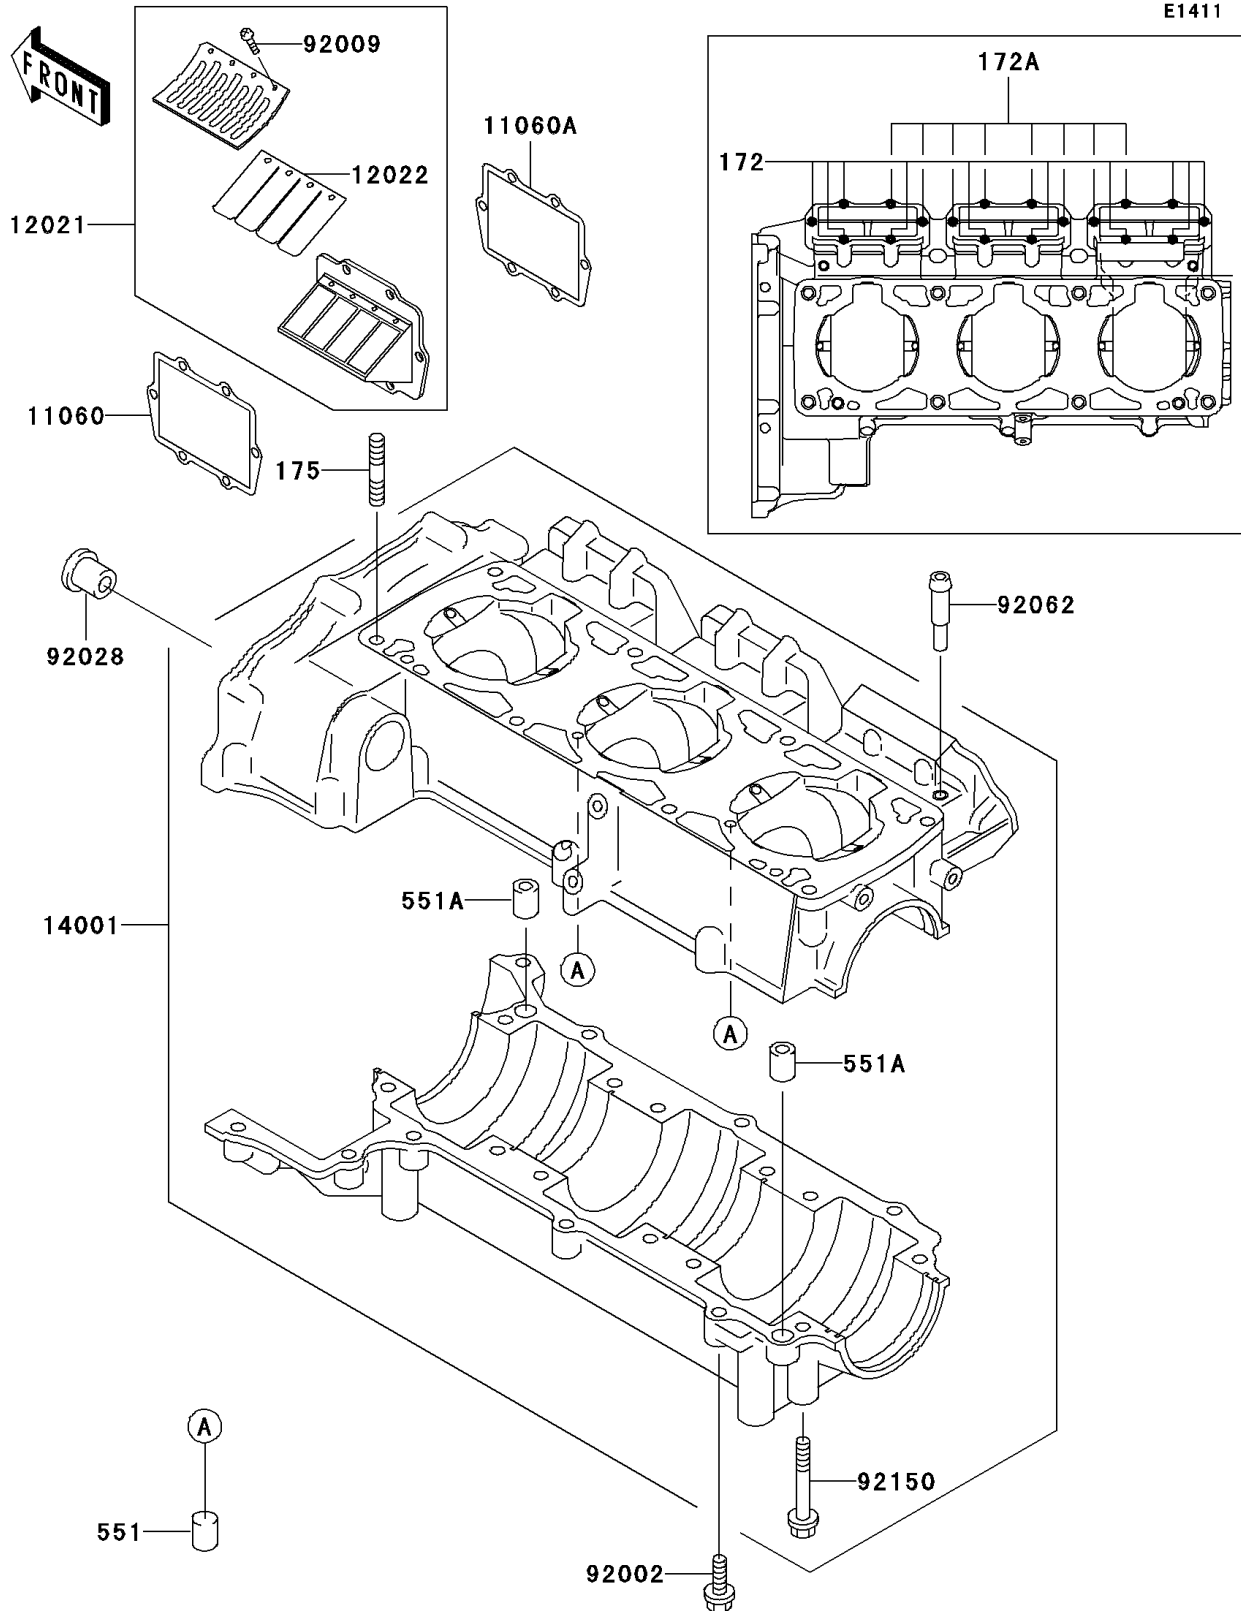

2001 900 STX

PARTS DIAGRAM

Crankcase

2001 900 STX

PARTS LIST

Crankcase

Kawasaki

Let the Good Times Roll®

ITEM NAME

PART NUMBER

QUANTITY
