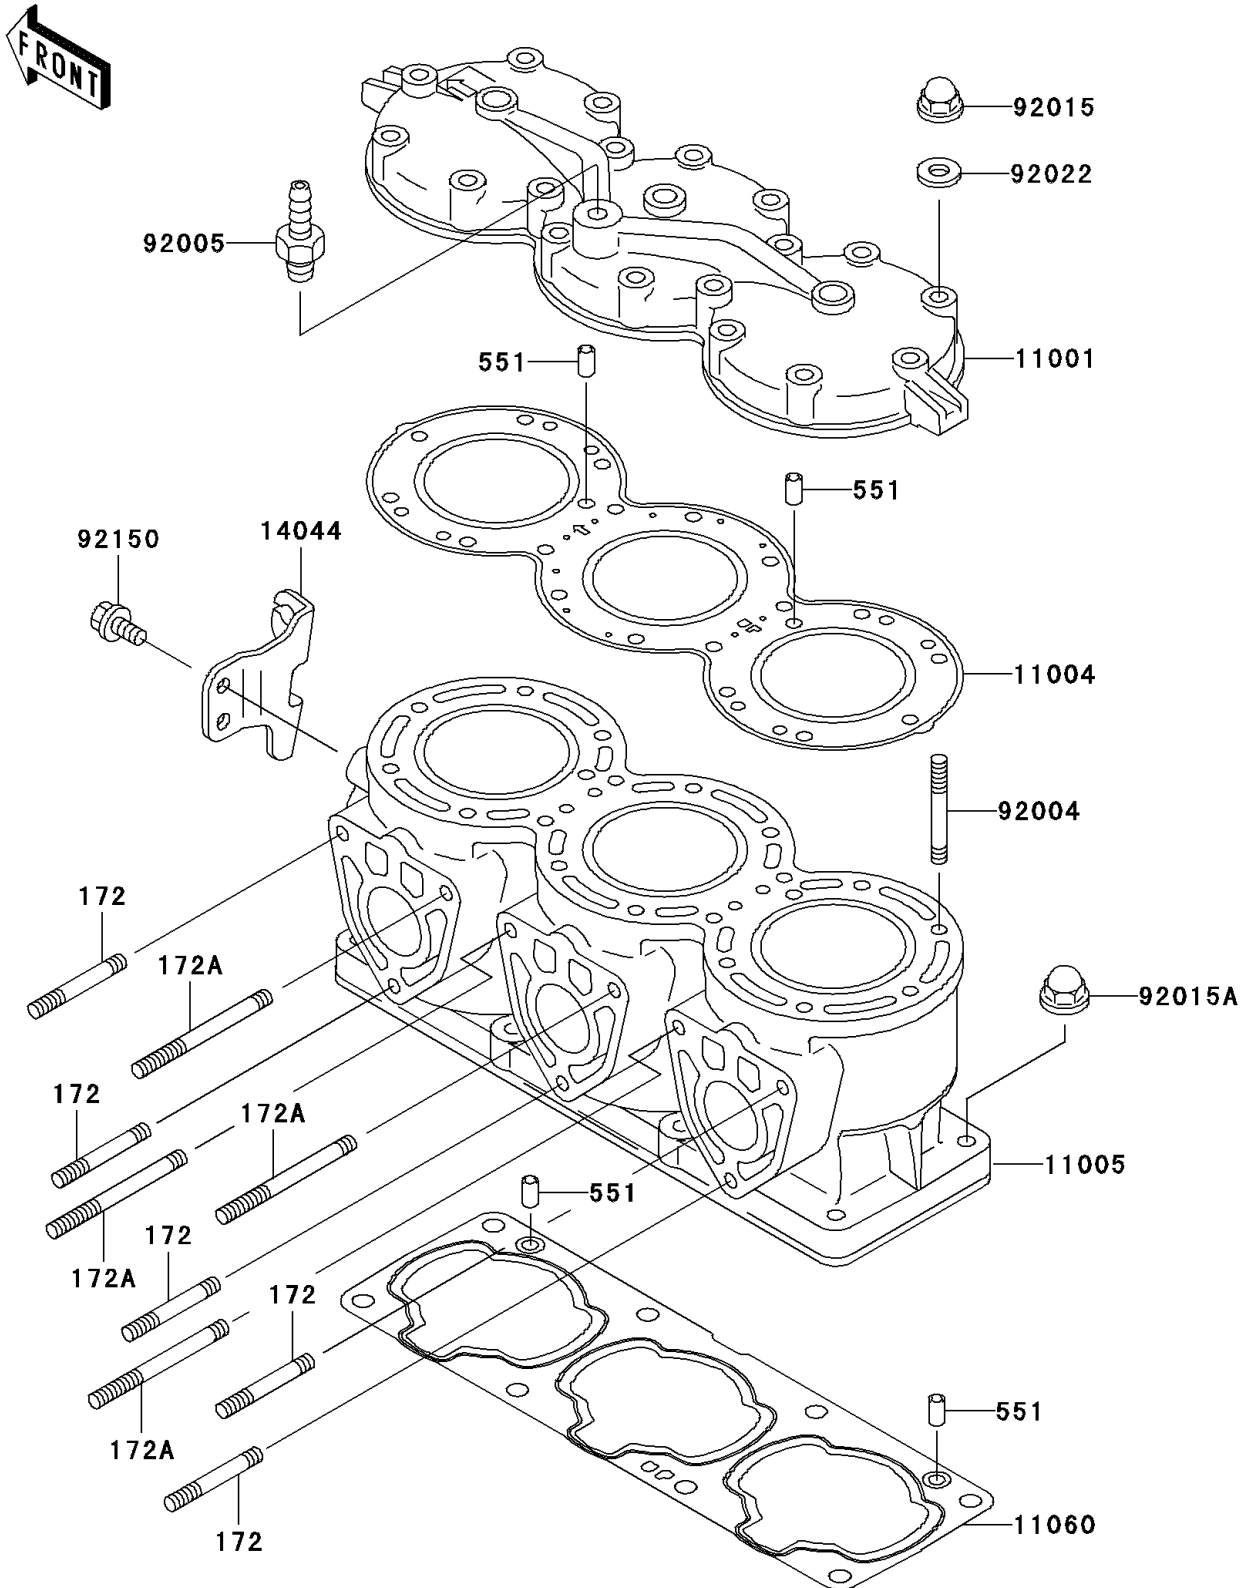

2001 900 STX

PARTS DIAGRAM

Cylinder Head/Cylinder

E1110

2001 900 STX

PARTS LIST

Cylinder Head/Cylinder

Kawasaki

Let the Good Times Roll®

ITEM NAME

PART NUMBER

QUANTITY
