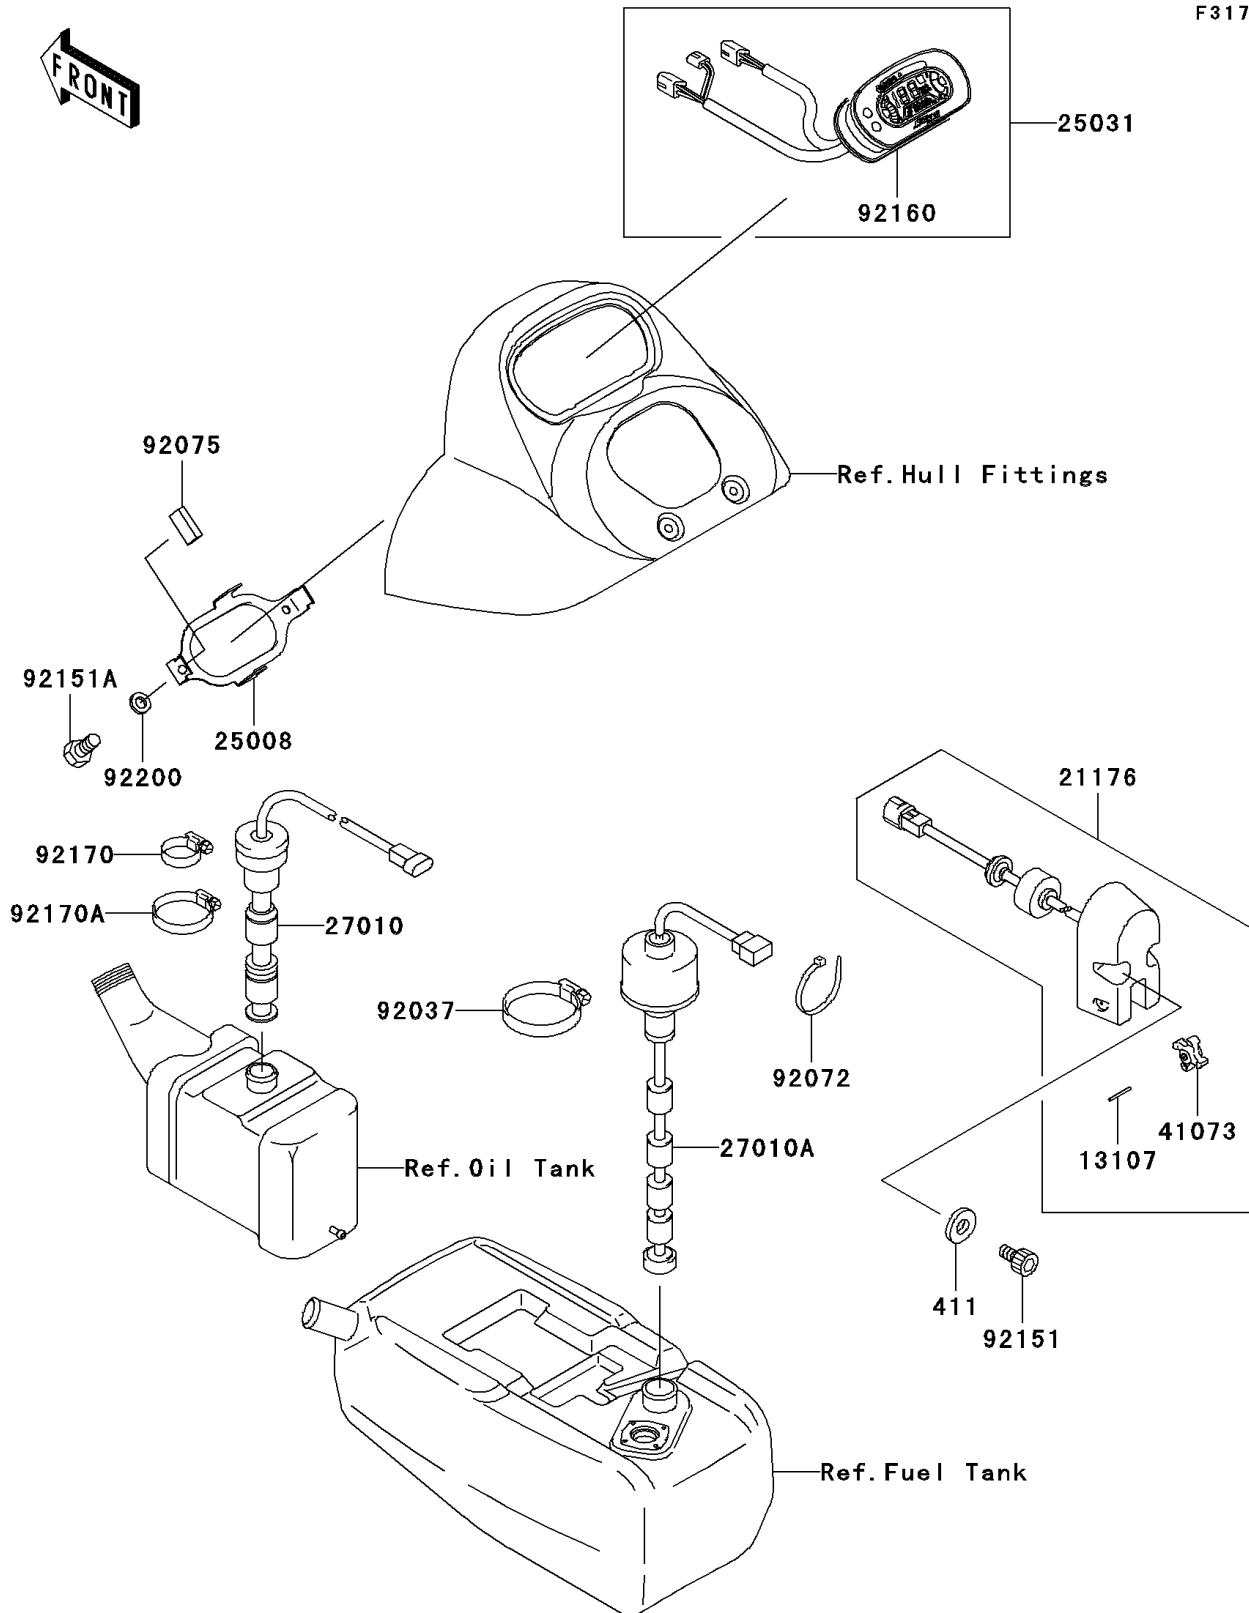

2002 900 STS

PARTS DIAGRAM

Meters

F3179

2002 900 STS

PARTS LIST

Meters

ITEM NAME

PART NUMBER

QUANTITY
