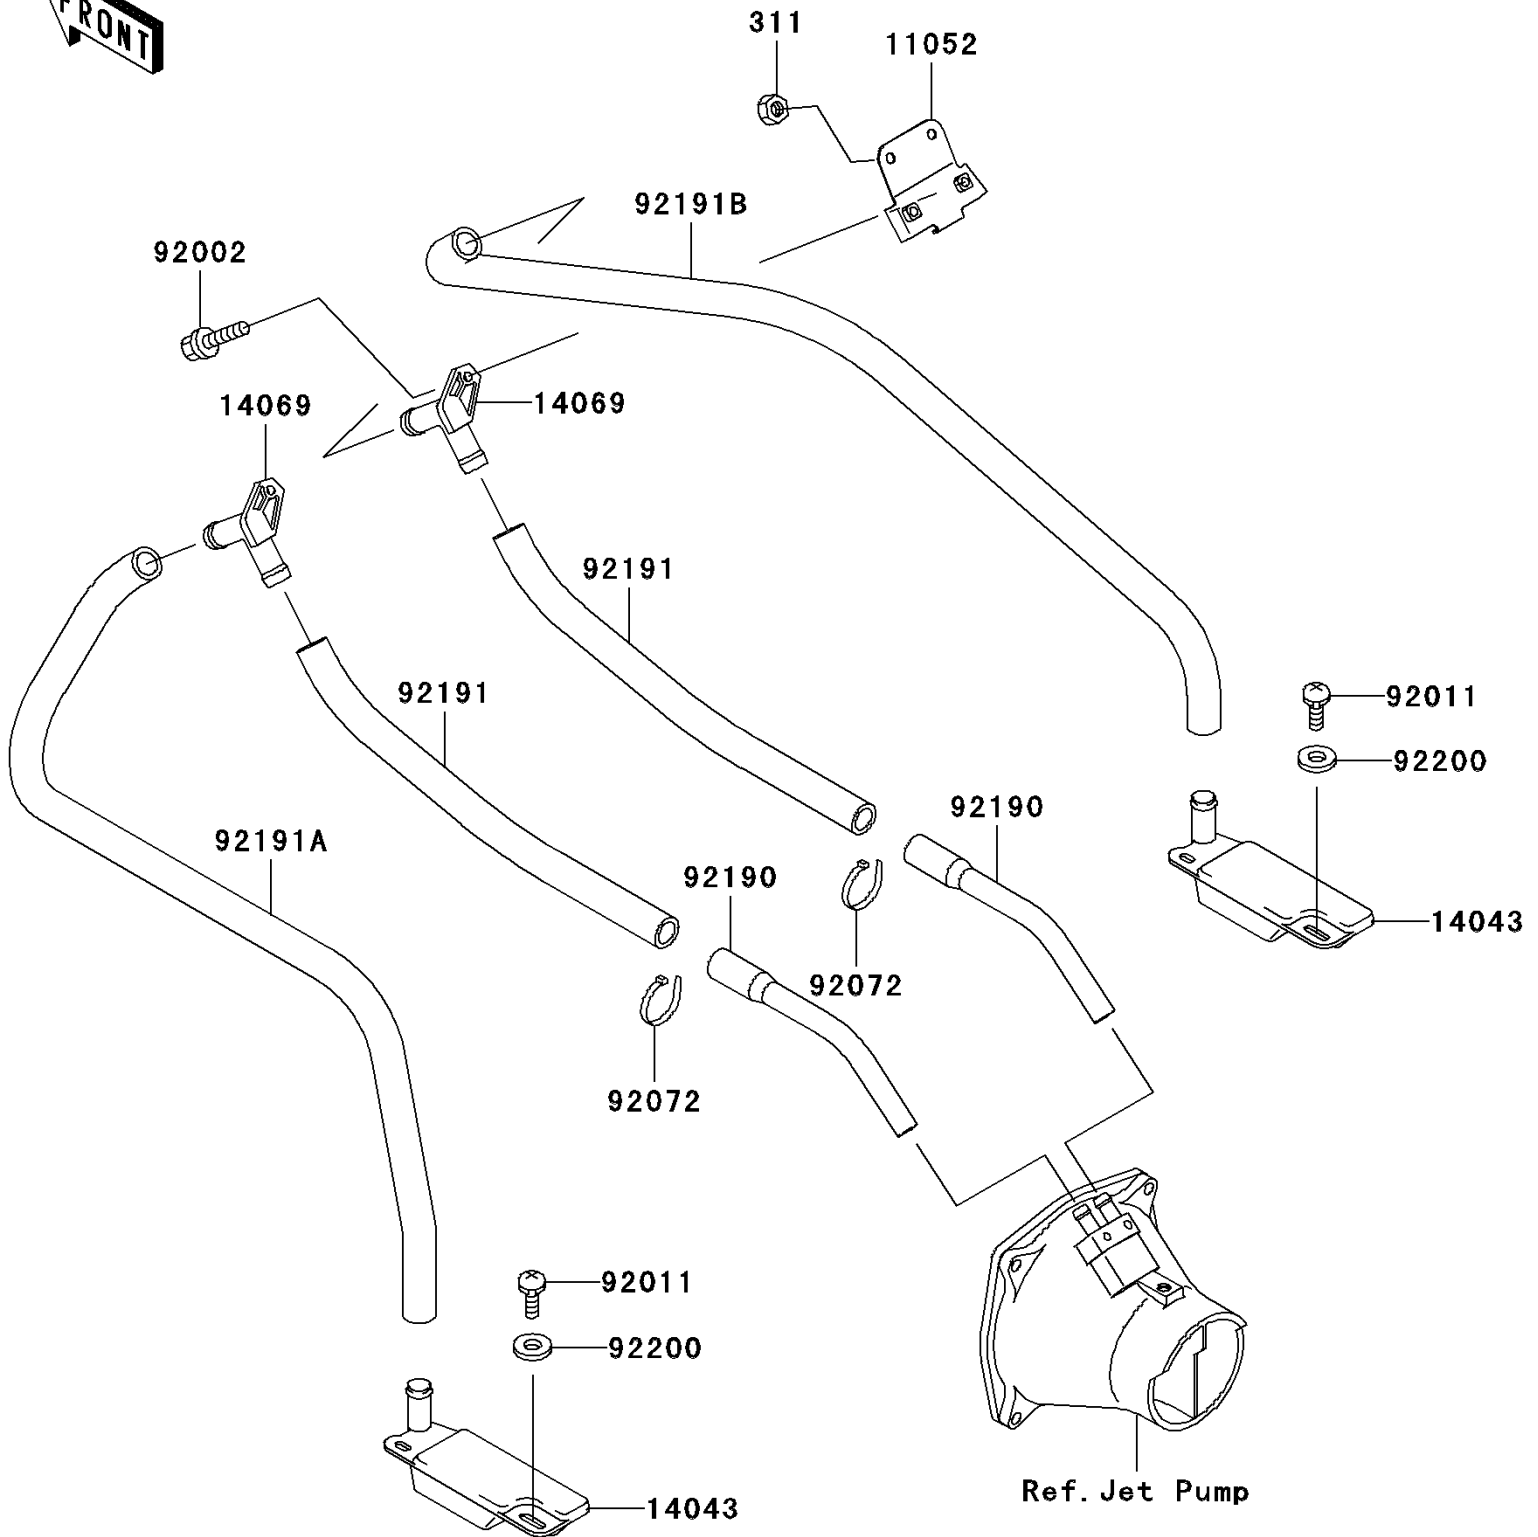

2002 900 STS

PARTS DIAGRAM

Bilge System

F3145

2002 900 STS

PARTS LIST

Bilge System

Kawasaki

Let the Good Times Roll®

ITEM NAME

PART NUMBER

QUANTITY
