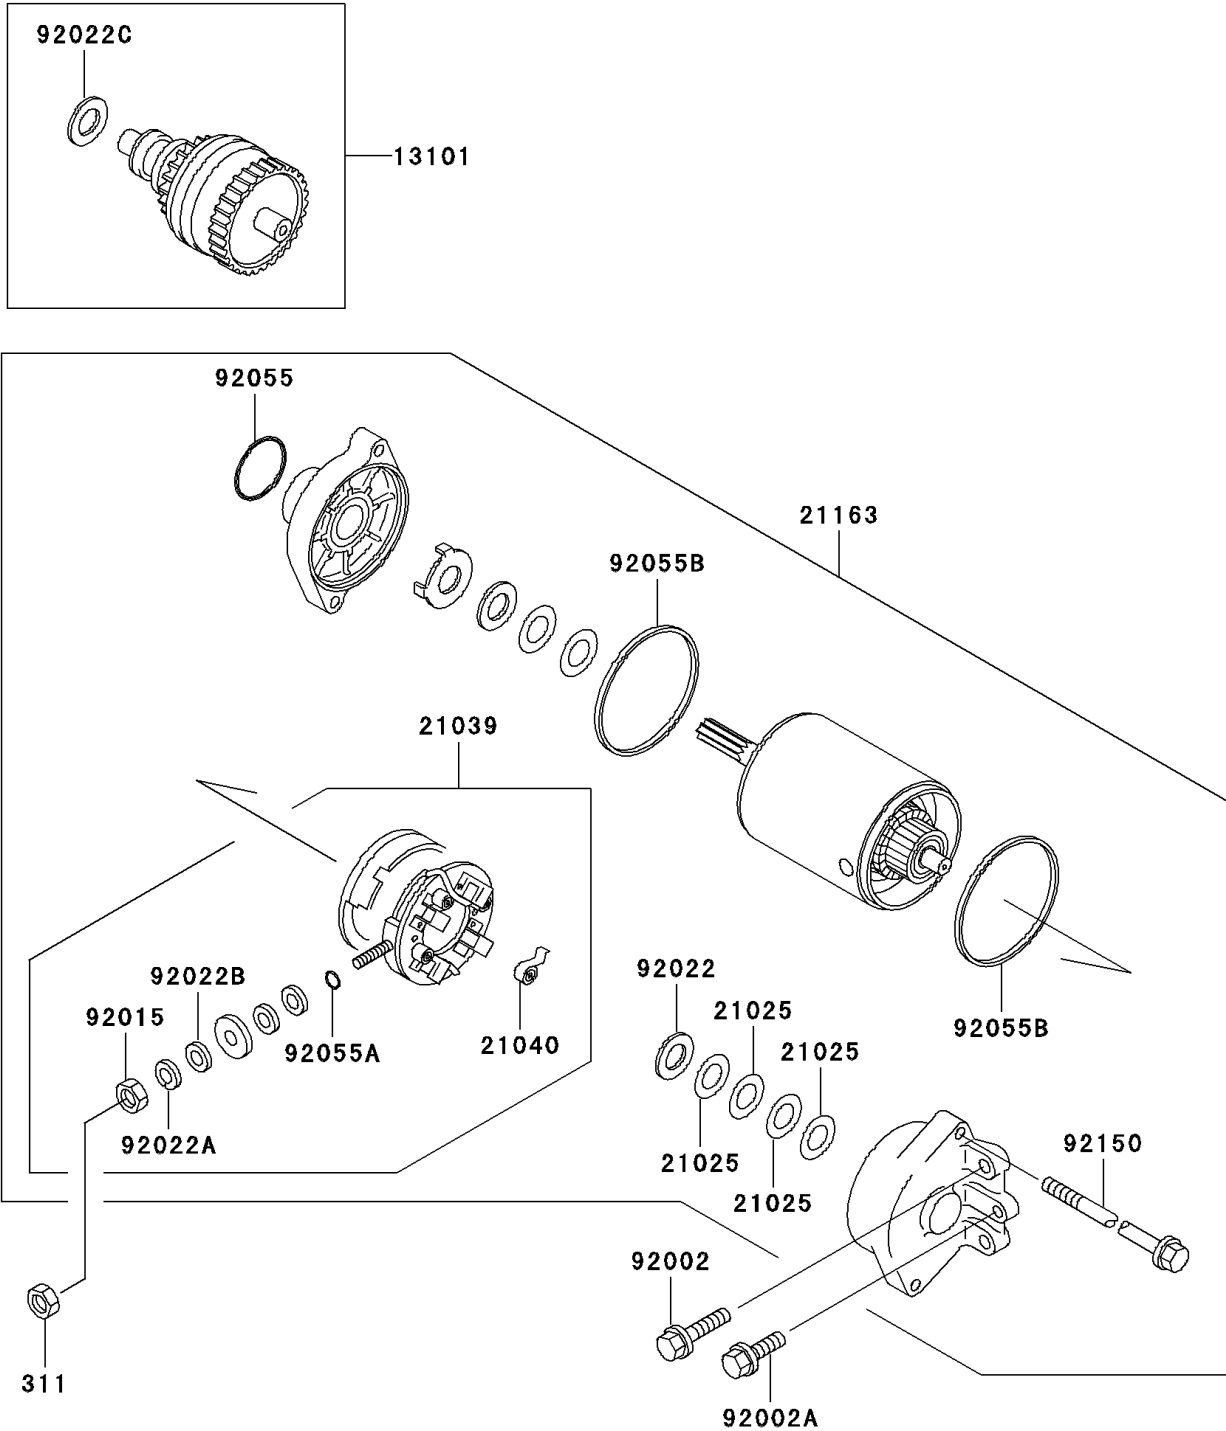

2002 900 STS

PARTS DIAGRAM

Starter Motor

E1840

2002 900 STS

PARTS LIST

Starter Motor

Kawasaki

Let the Good Times Roll®

ITEM NAME

PART NUMBER

QUANTITY
