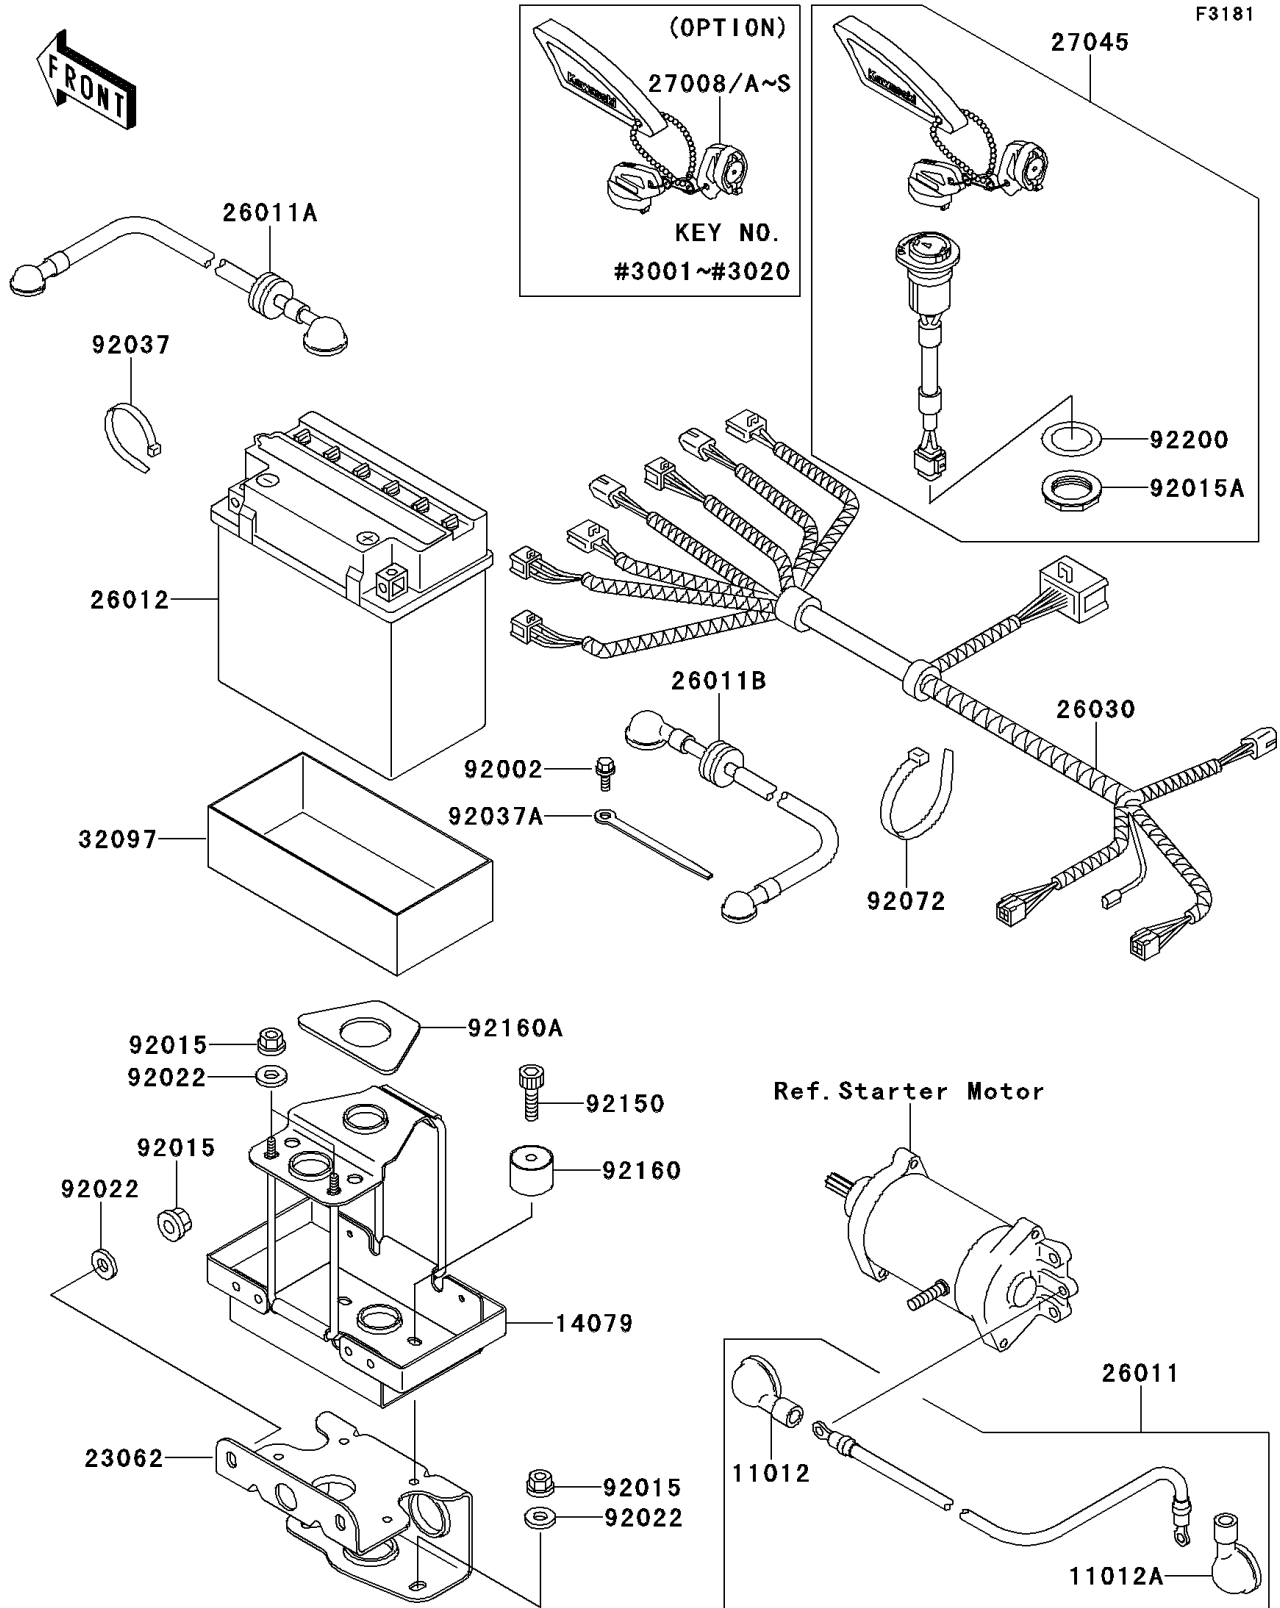

1999 900 STX

PARTS DIAGRAM

Electrical Equipment

1999 900 STX

PARTS LIST

Electrical Equipment

Kawasaki

Let the Good Times Roll®

ITEM NAME

PART NUMBER

QUANTITY
