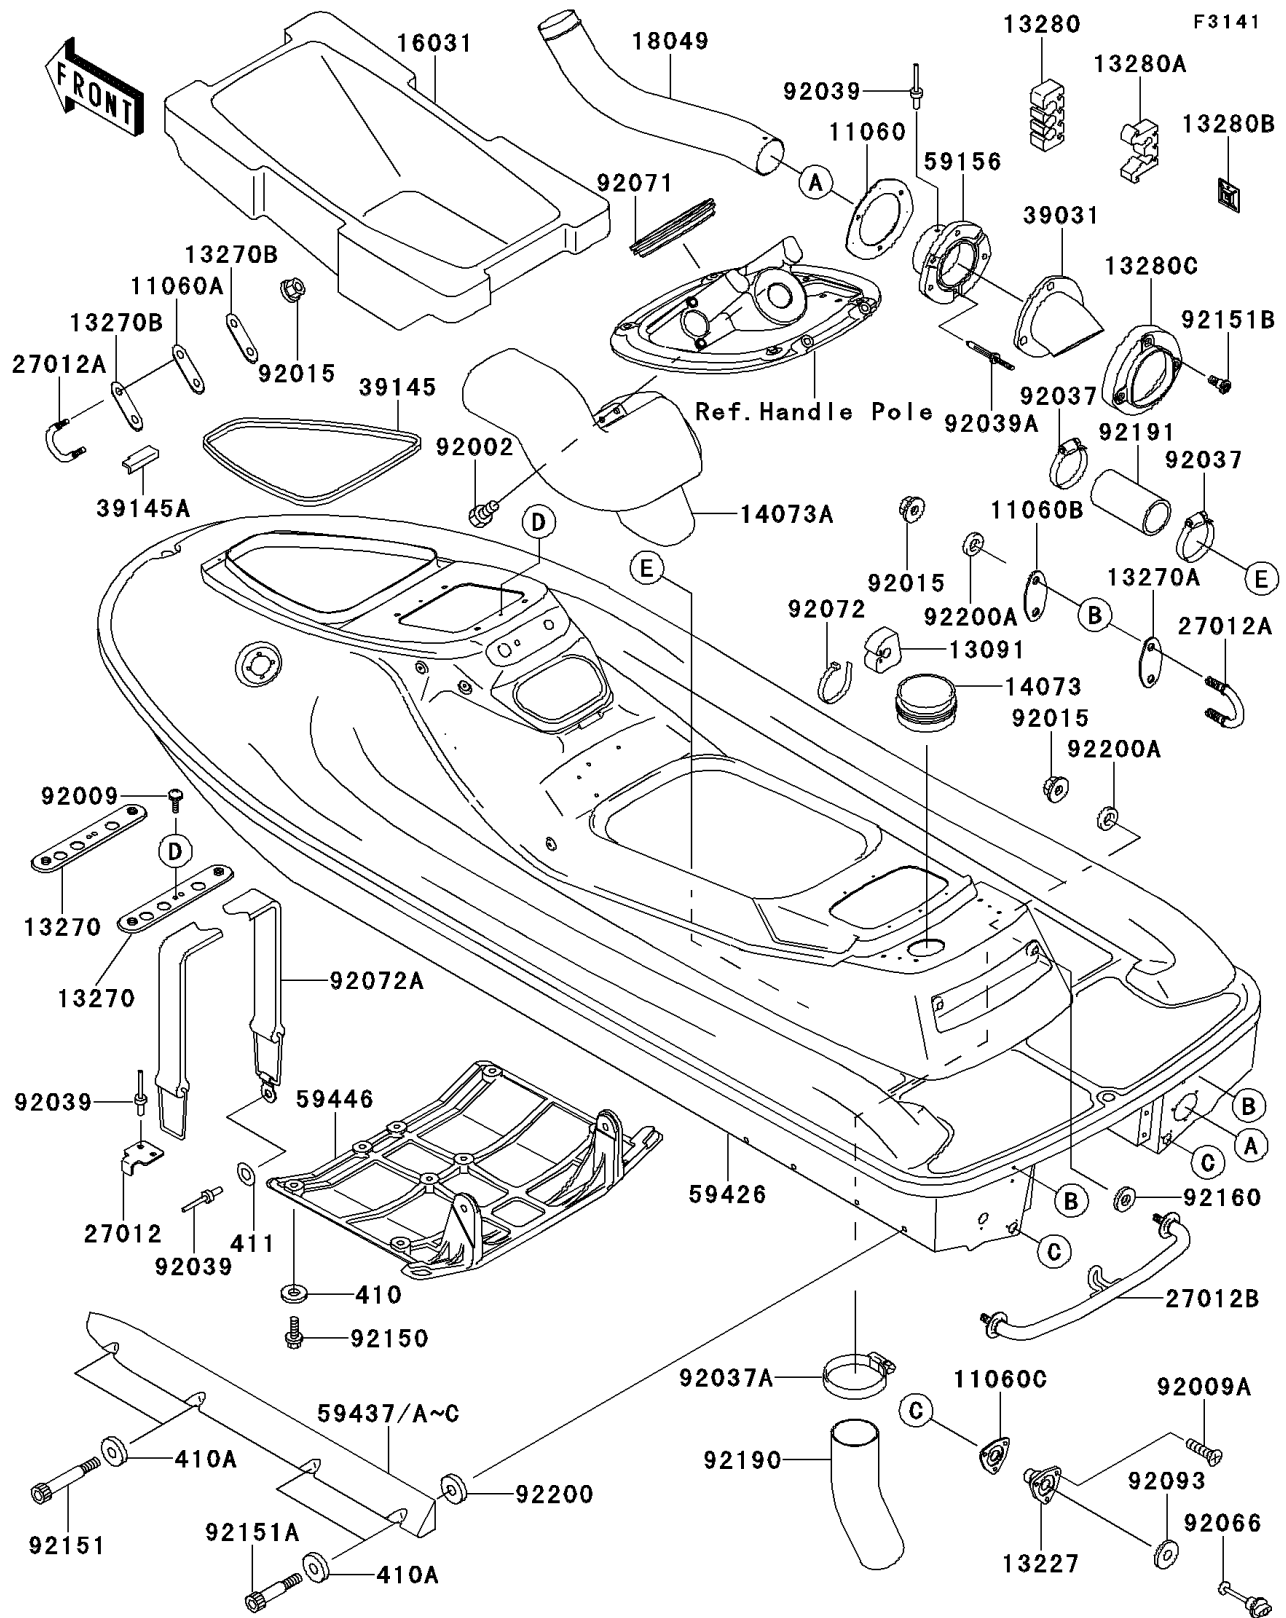

1999 900 STX

PARTS DIAGRAM

Hull

1999 900 STX

PARTS LIST

Hull

Kawasaki

Let the Good Times Roll®

ITEM NAME

PART NUMBER

QUANTITY
