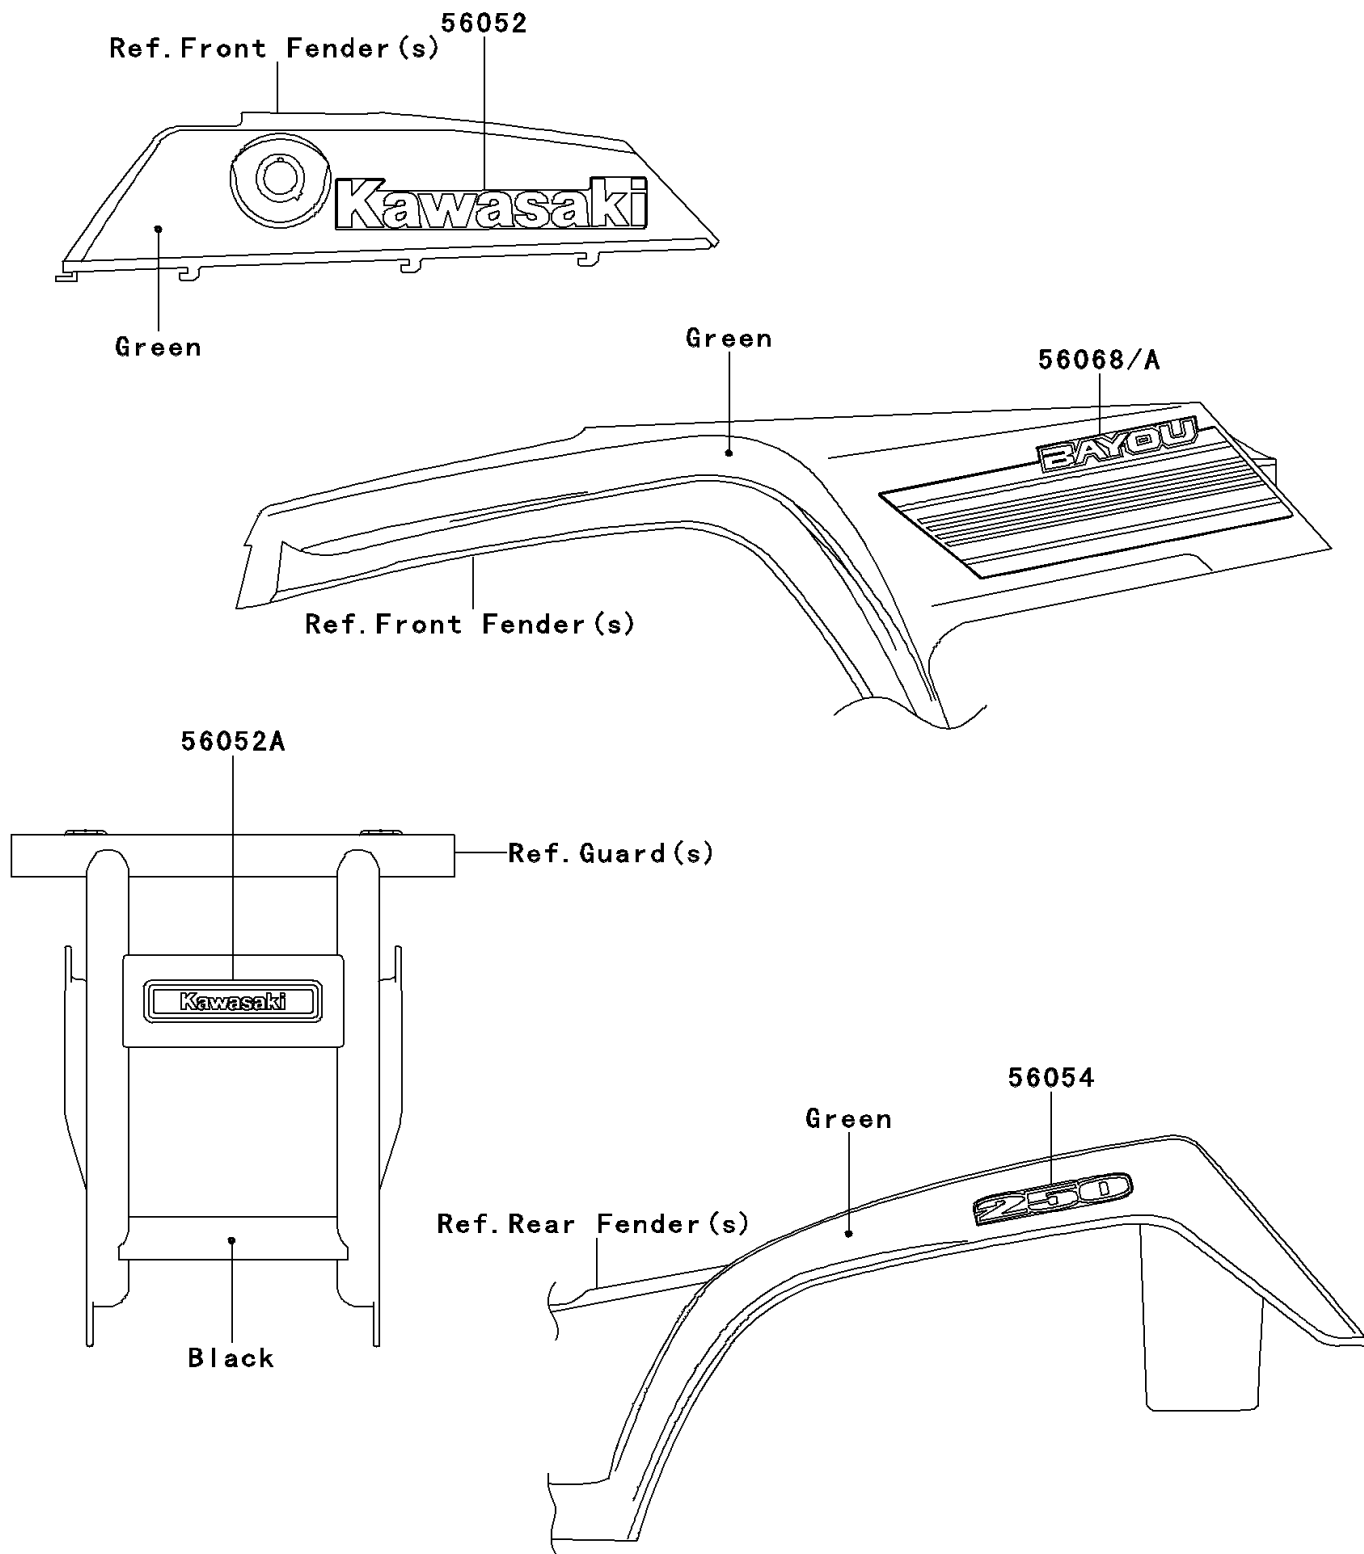

# 2008 Bayou<sup>®</sup> 250

## PARTS DIAGRAM

### Decals(Green)(A8F)

**Kawasaki**

Let the Good Times Roll<sup>®</sup>

F2861G