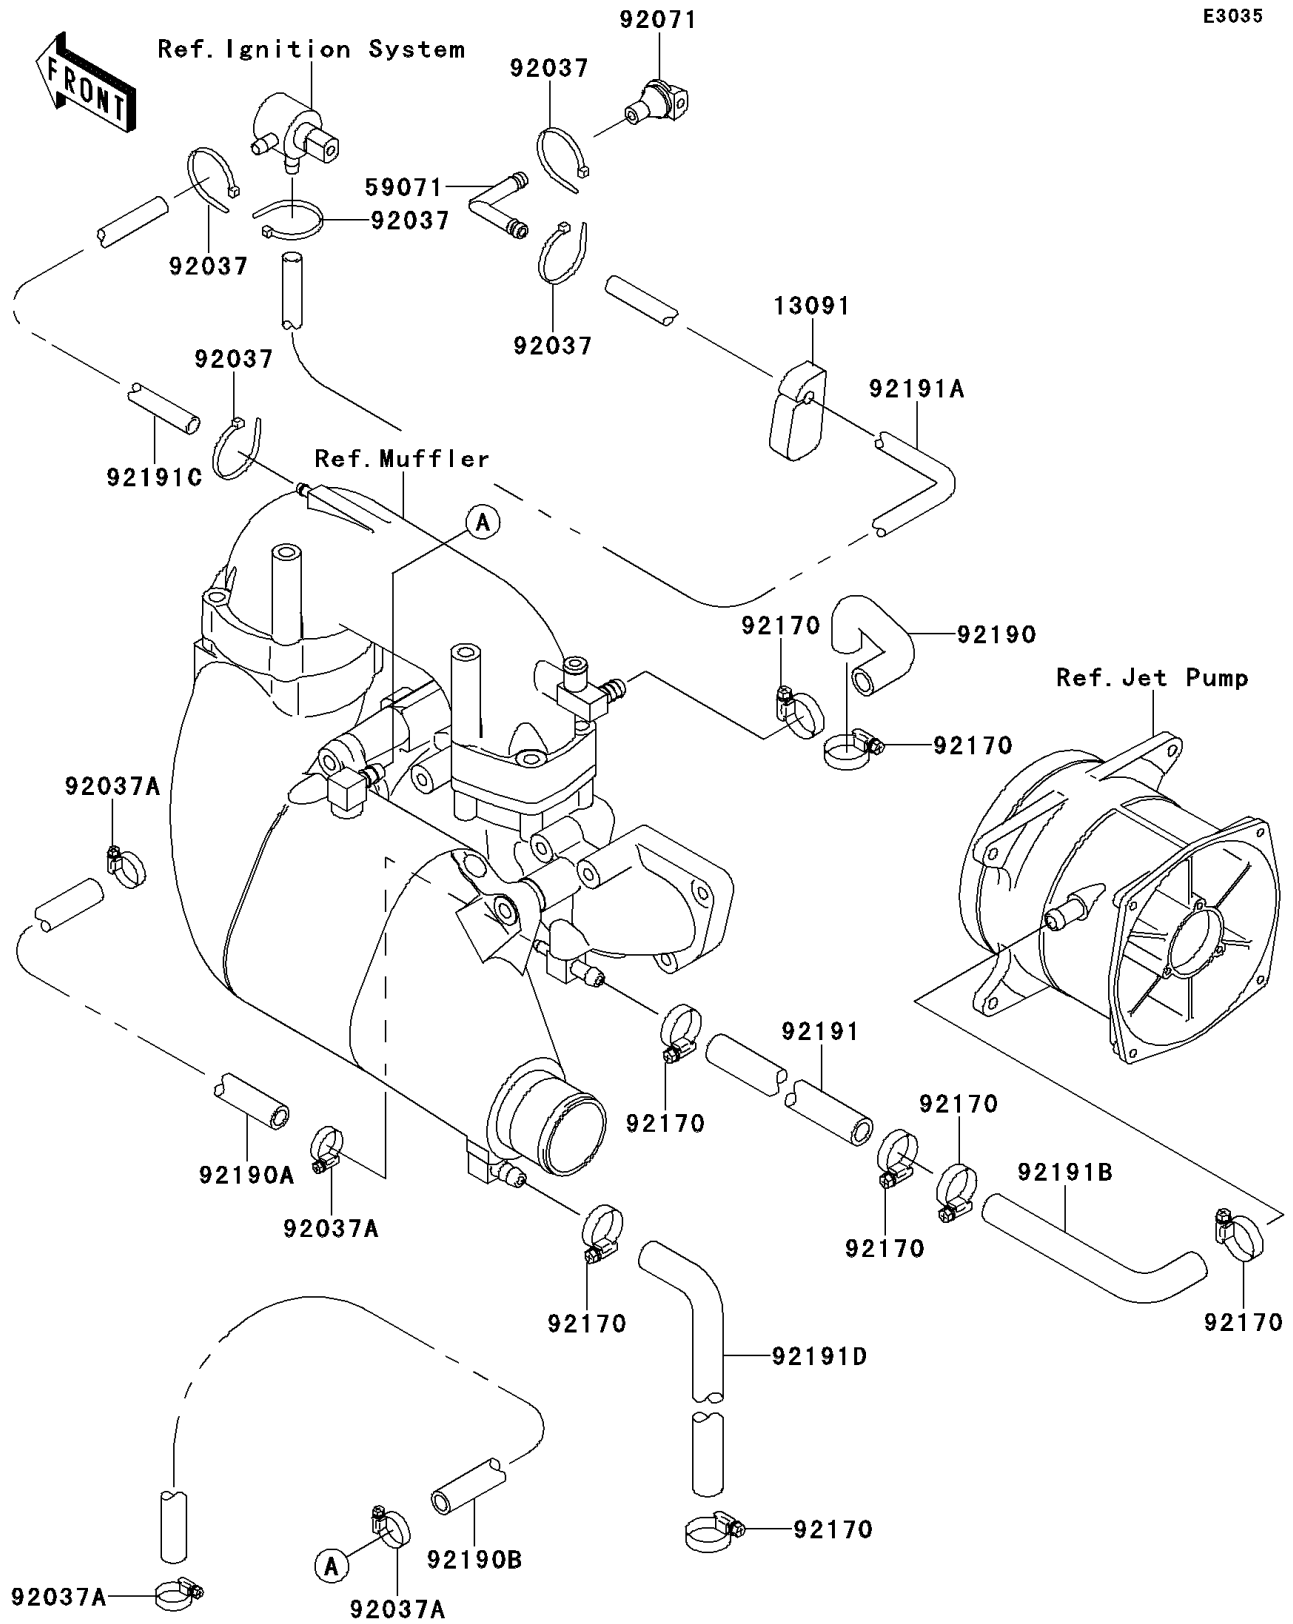

1999 900 STX

PARTS DIAGRAM

Cooling

E3035

1999 900 STX

PARTS LIST

Cooling

ITEM NAME

PART NUMBER

QUANTITY
