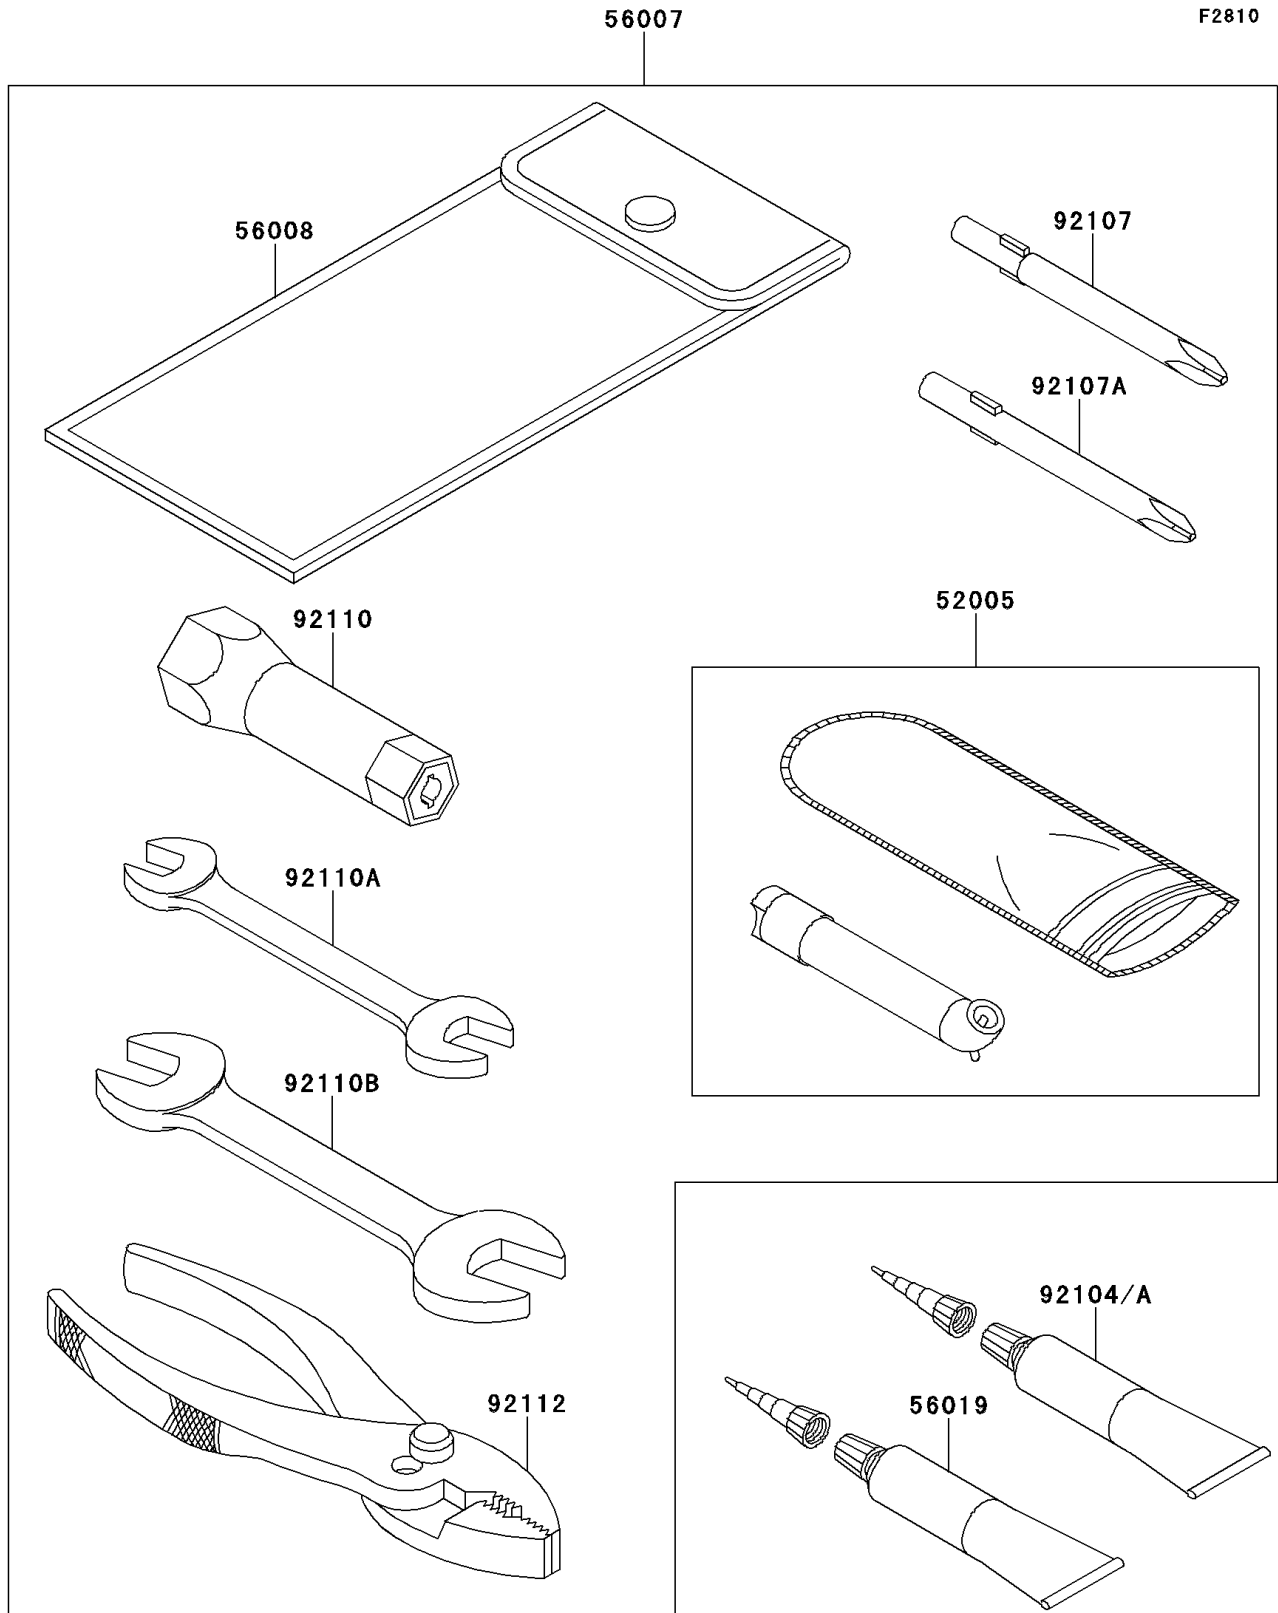

2008 Bayou[®] 250

PARTS DIAGRAM

Owner's Tools

2008 Bayou[®] 250

PARTS LIST

Owner's Tools

ITEM NAME

PART NUMBER

QUANTITY
