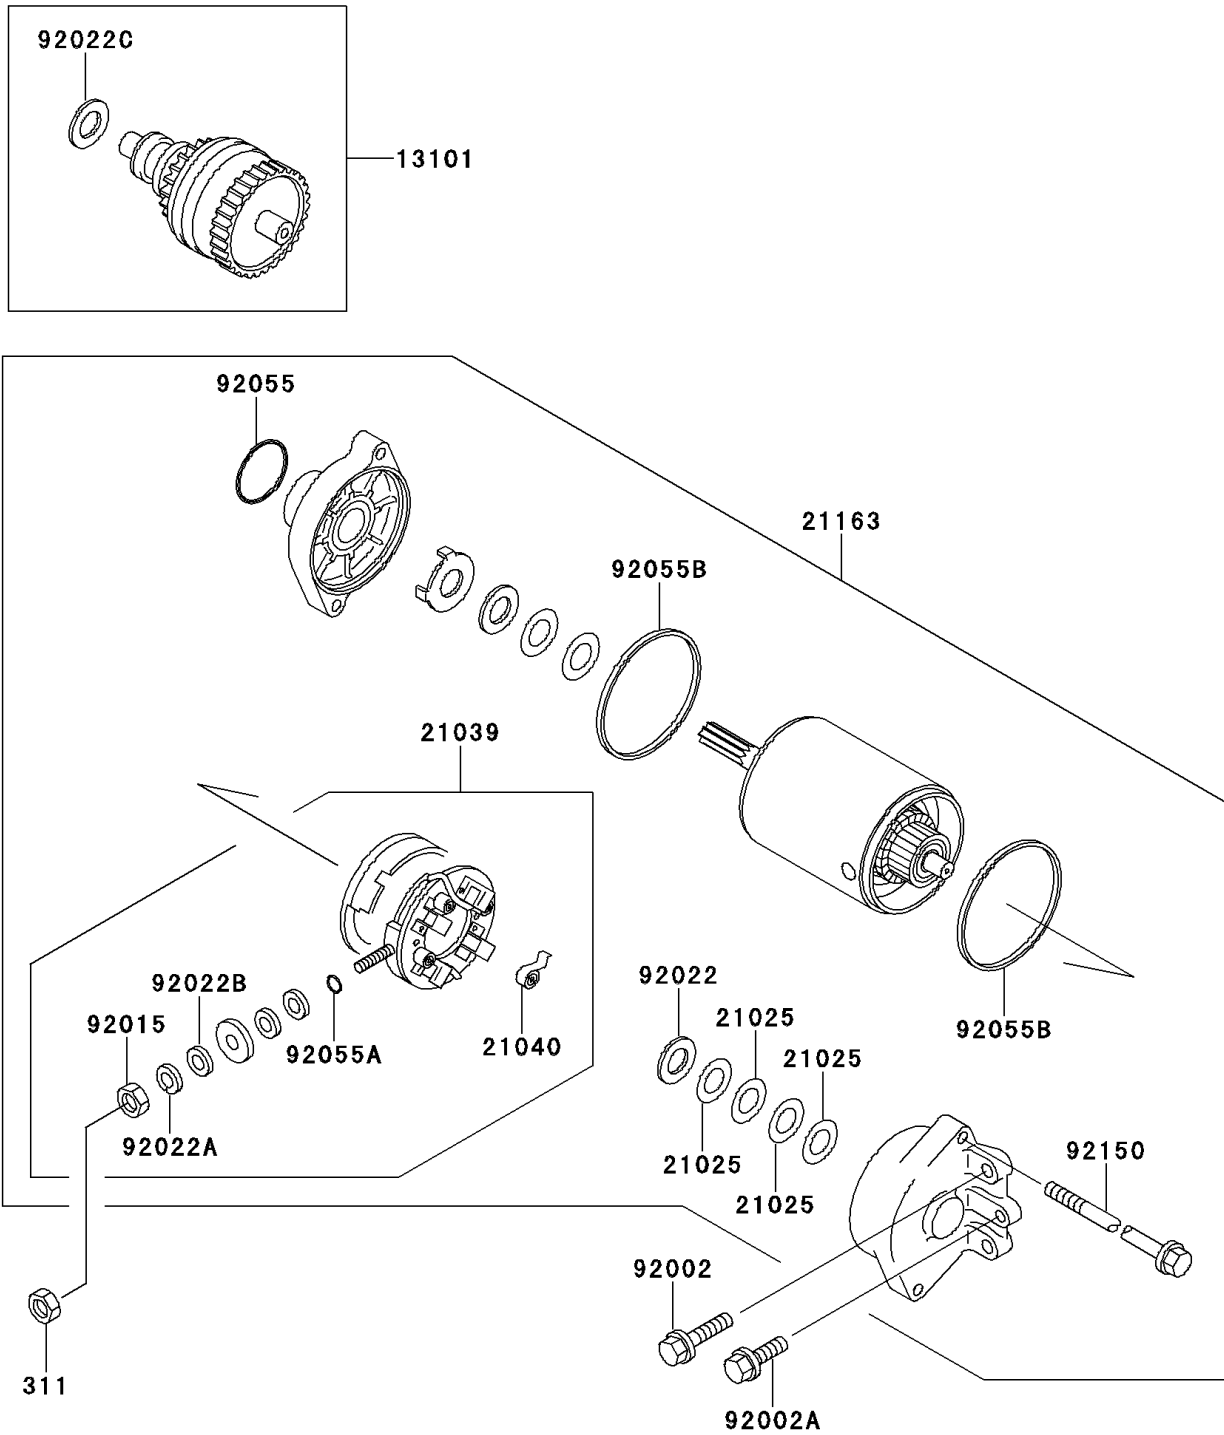

1999 900 STX

PARTS DIAGRAM

Starter Motor

E1840

1999 900 STX

PARTS LIST

Starter Motor

Kawasaki

Let the Good Times Roll®

ITEM NAME

PART NUMBER

QUANTITY
