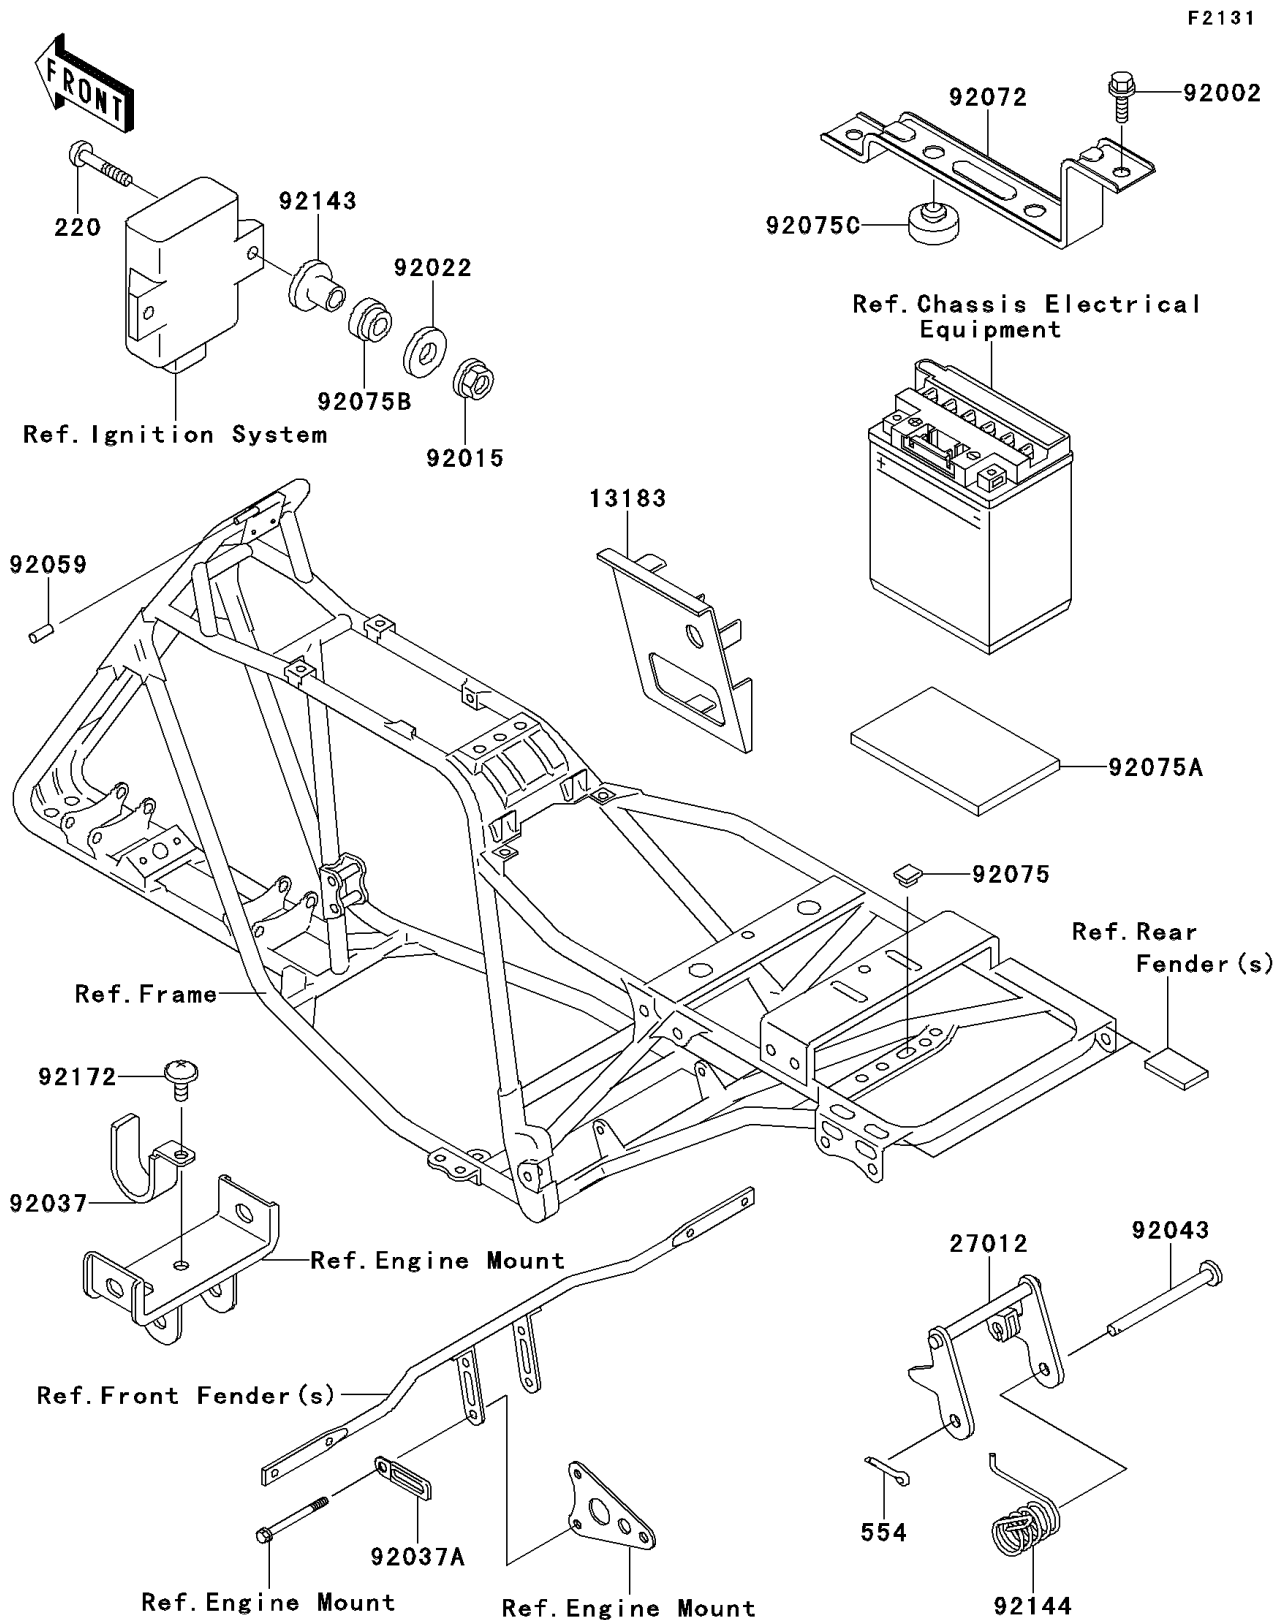

2006 Bayou 250

PARTS DIAGRAM

Frame Fittings

2006 Bayou 250

PARTS LIST

Frame Fittings

ITEM NAME

PART NUMBER

QUANTITY
