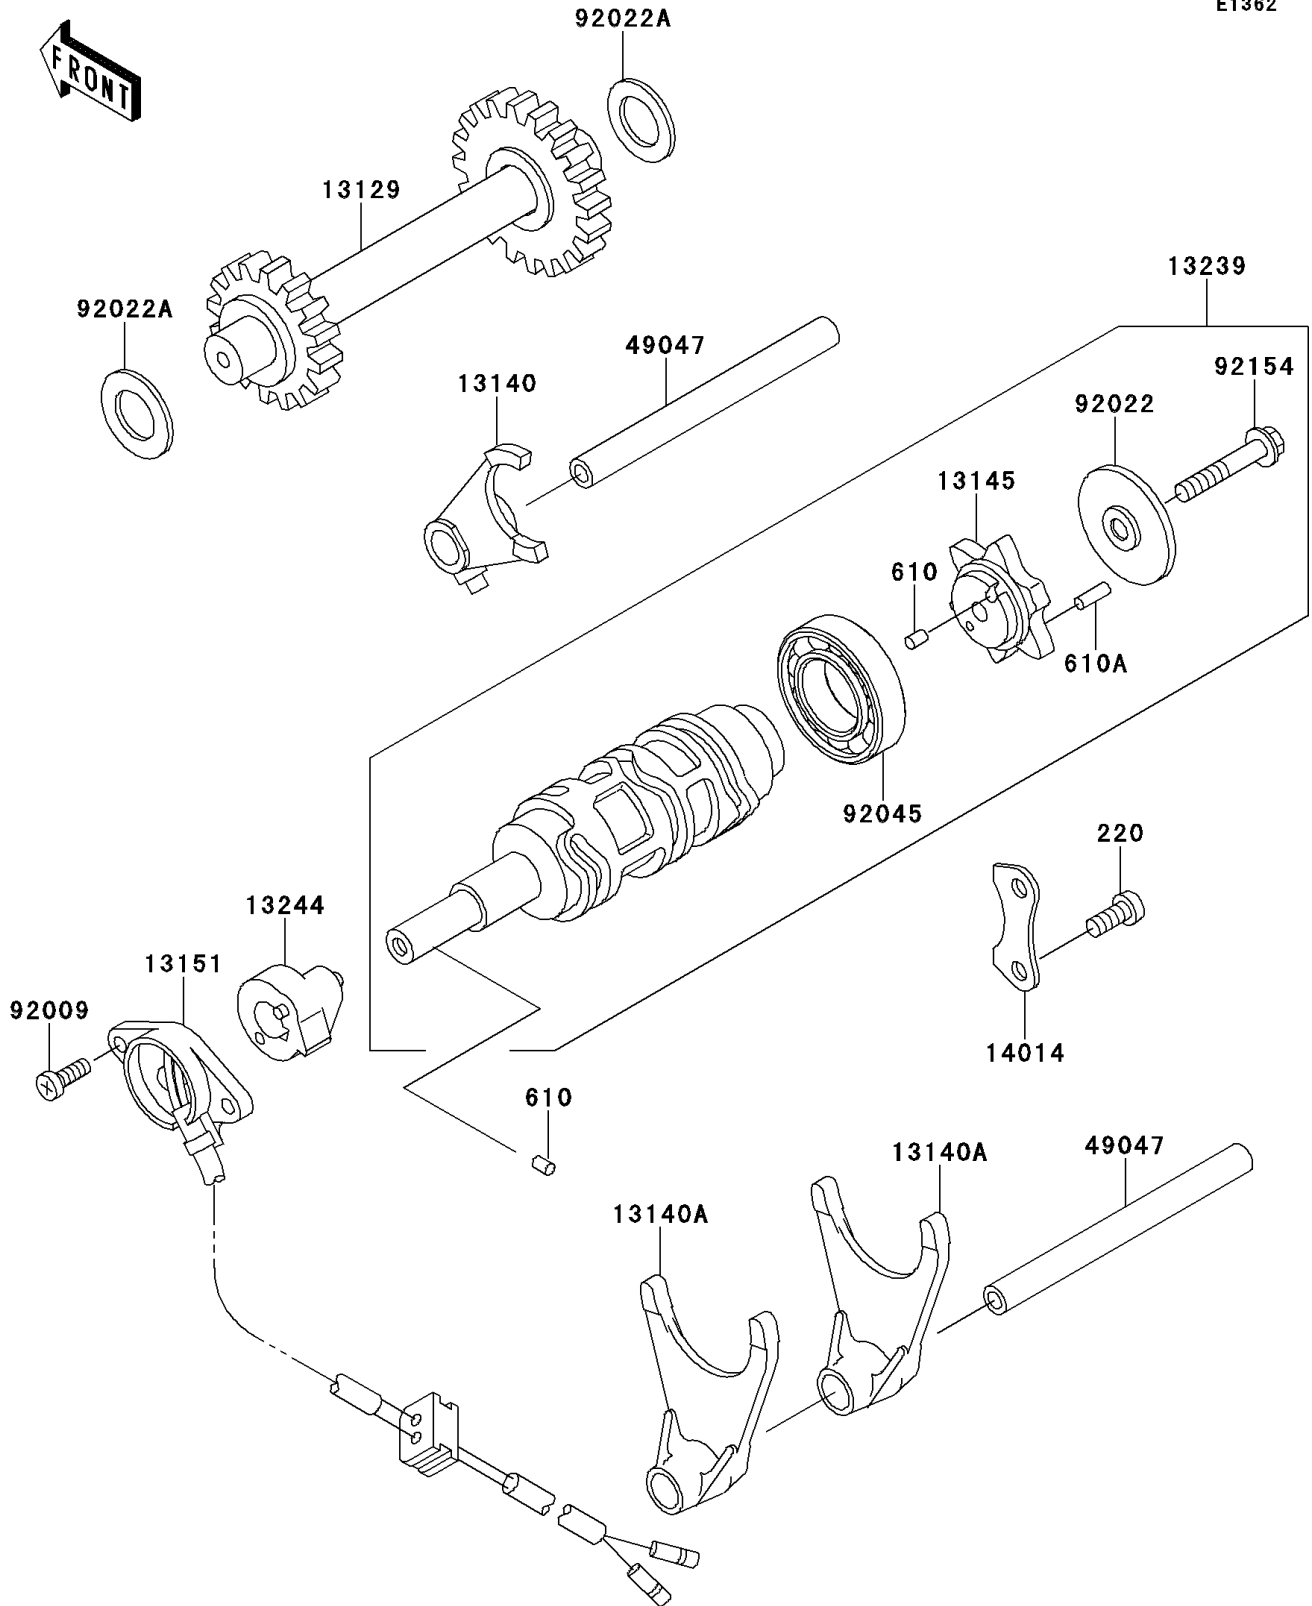

2008 Bayou[®] 250

PARTS DIAGRAM

Gear Change Drum/Shift Fork(s)

E1362

2008 Bayou[®] 250

PARTS LIST

Gear Change Drum/Shift Fork(s)

ITEM NAME

PART NUMBER

QUANTITY
