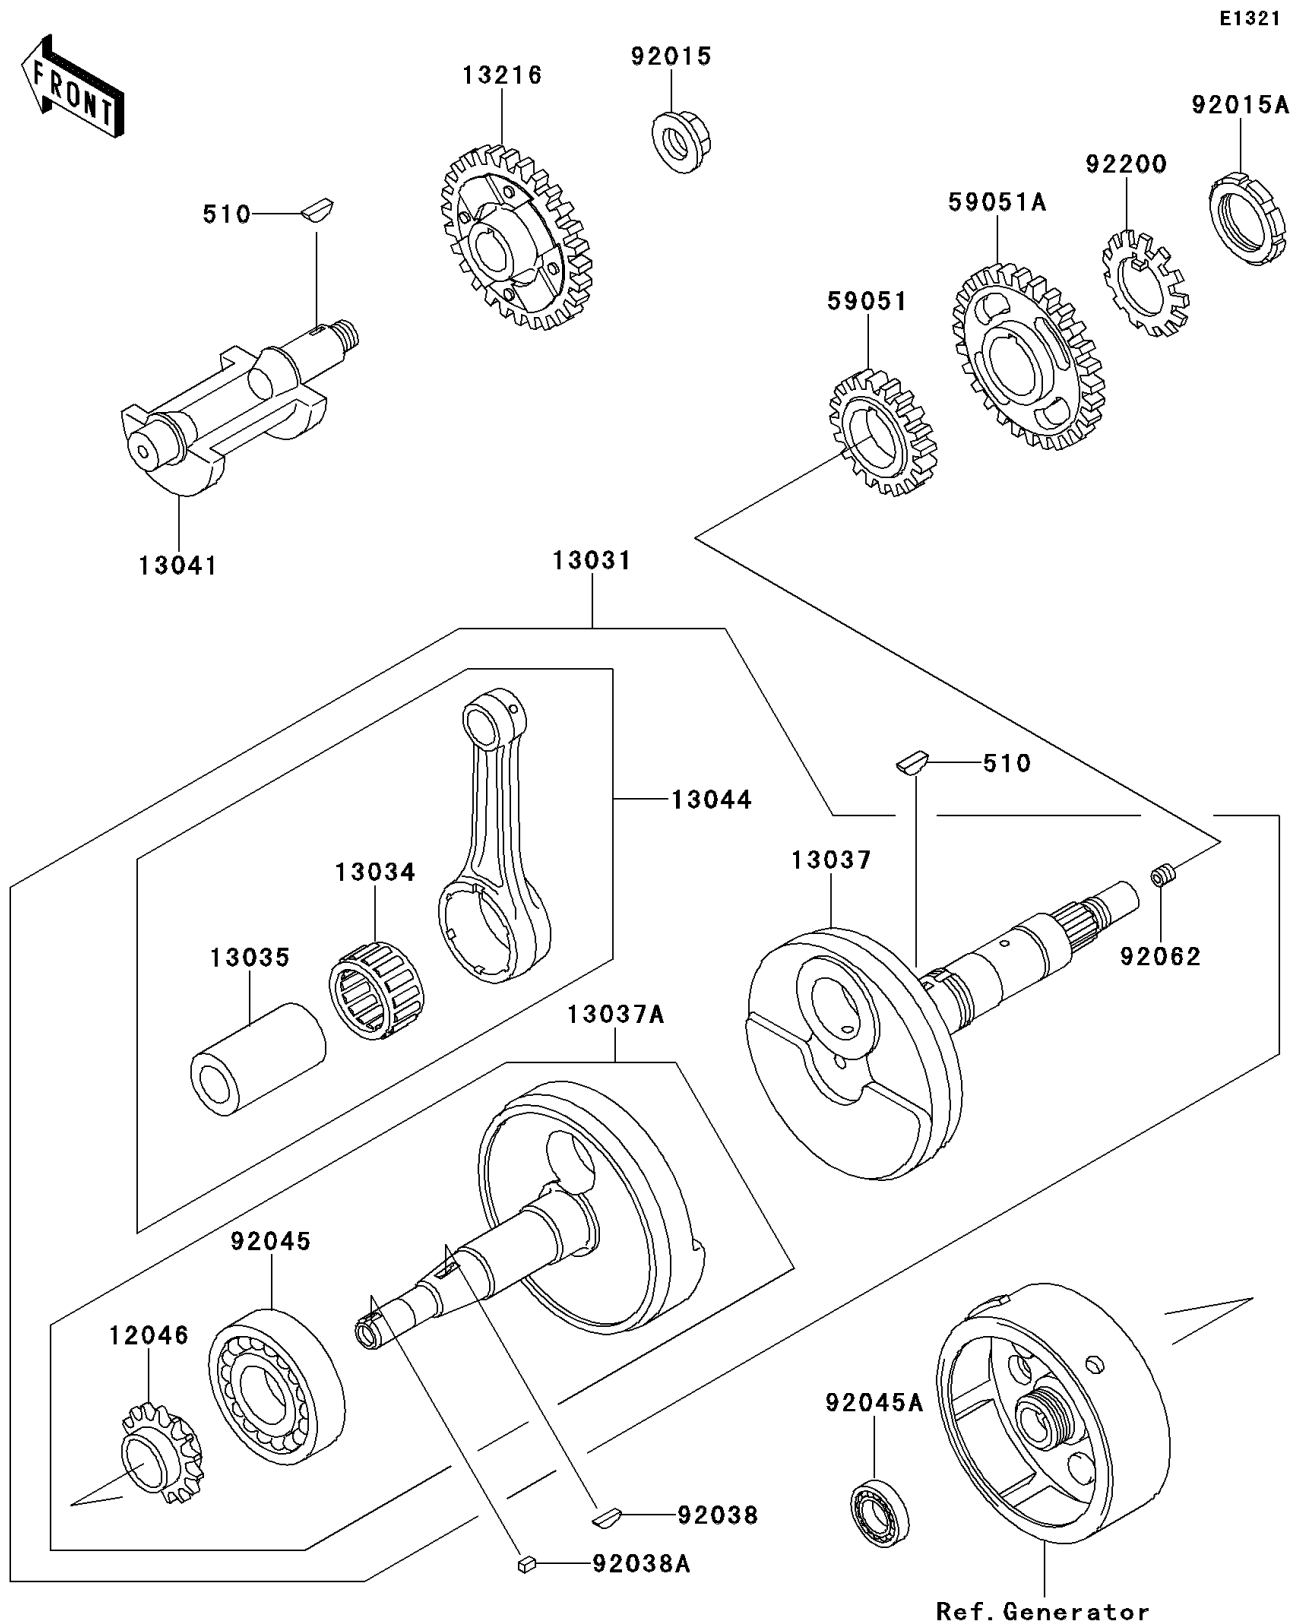

2010 Bayou[®] 250

PARTS DIAGRAM

Crankshaft

2010 Bayou[®] 250

PARTS LIST

Crankshaft

ITEM NAME

PART NUMBER

QUANTITY
