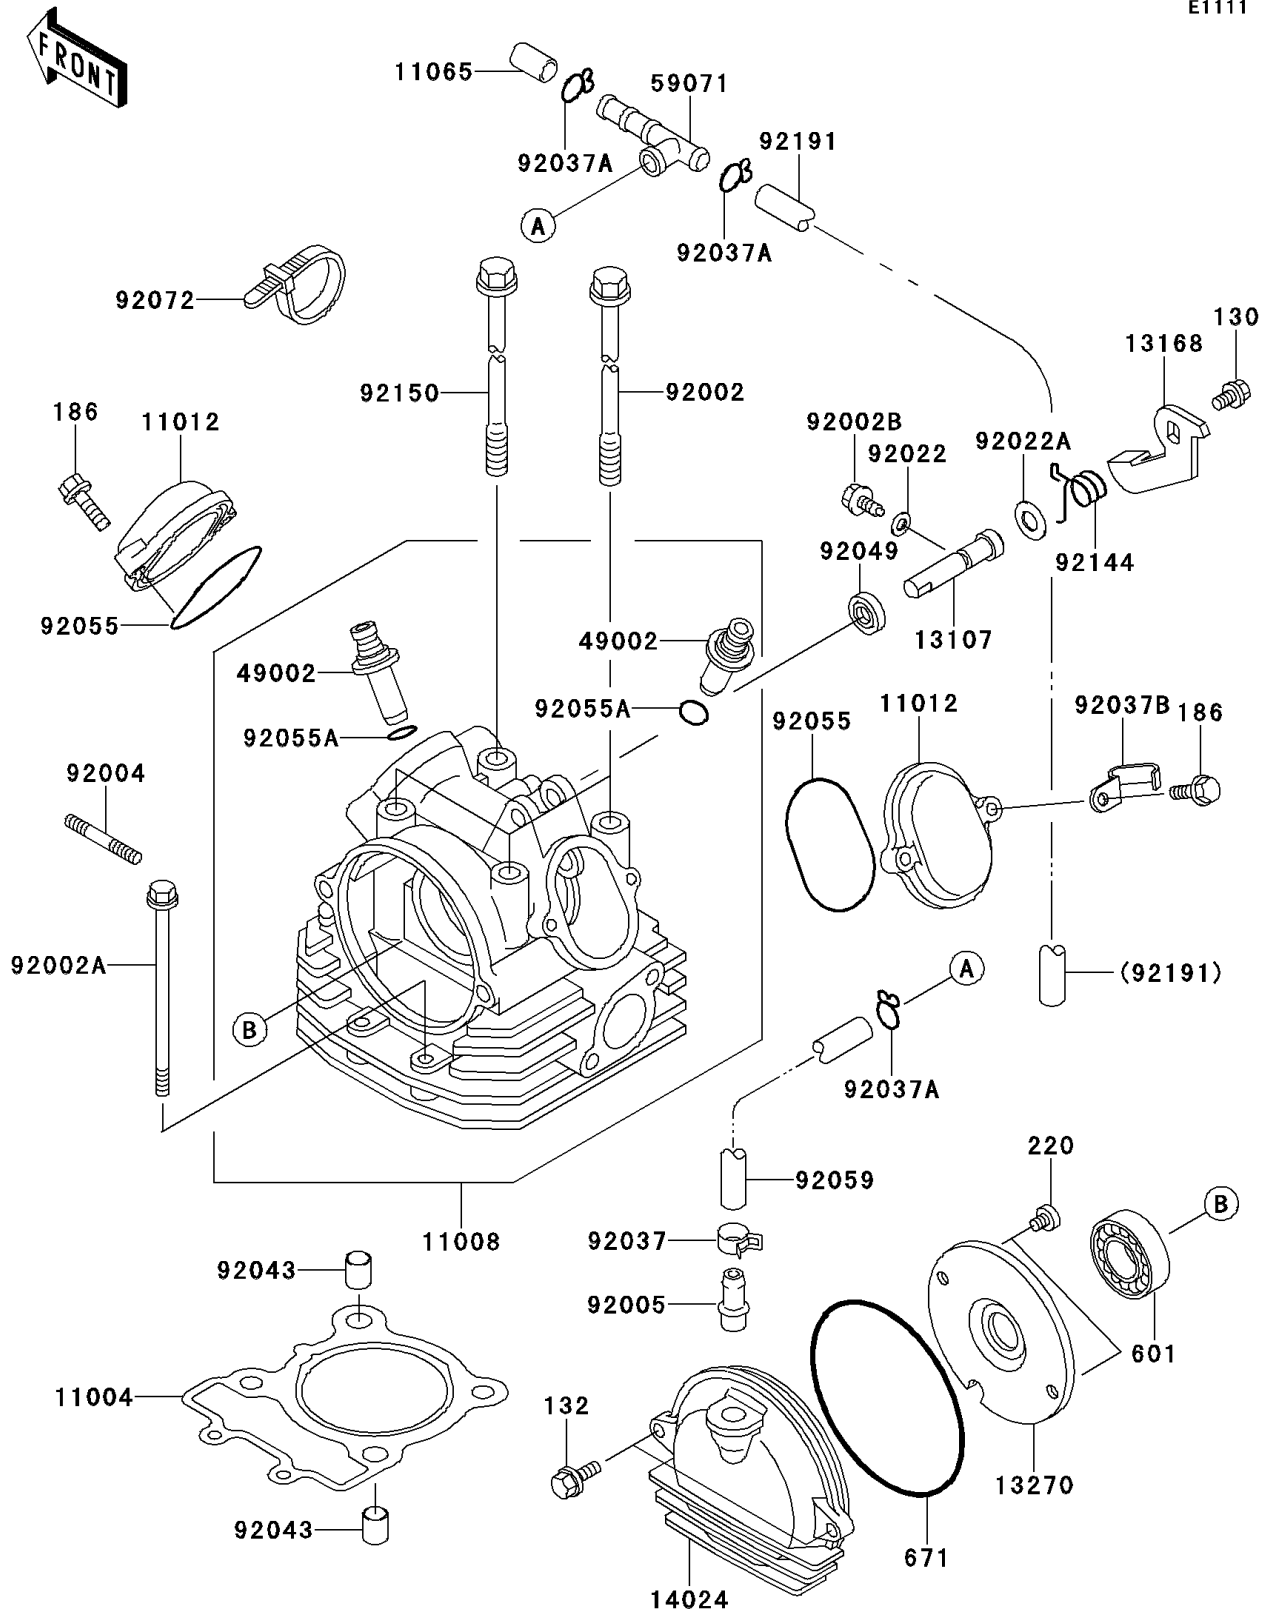

2007 Bayou 250

PARTS DIAGRAM

Cylinder Head

E1111

2007 Bayou 250

PARTS LIST

Cylinder Head

ITEM NAME

PART NUMBER

QUANTITY
