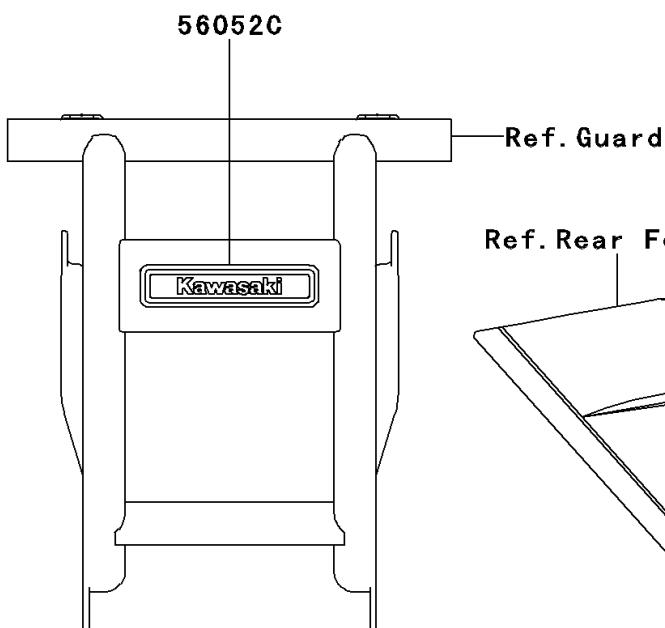

2005 Bayou 250

PARTS DIAGRAM

Decals(Red)(KLF250-A3)

F2861D

2005 Bayou 250

PARTS LIST

Decals(Red)(KLF250-A3)

ITEM NAME

PART NUMBER

QUANTITY
