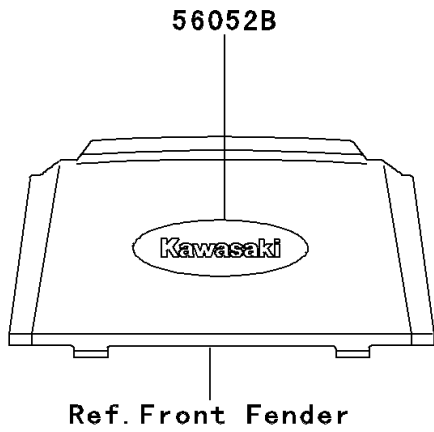

2005 Bayou 250

PARTS DIAGRAM

Decals(Red)(KLF250-A3)

F2861D

2005 Bayou 250

PARTS LIST

Decals(Red)(KLF250-A3)

ITEM NAME