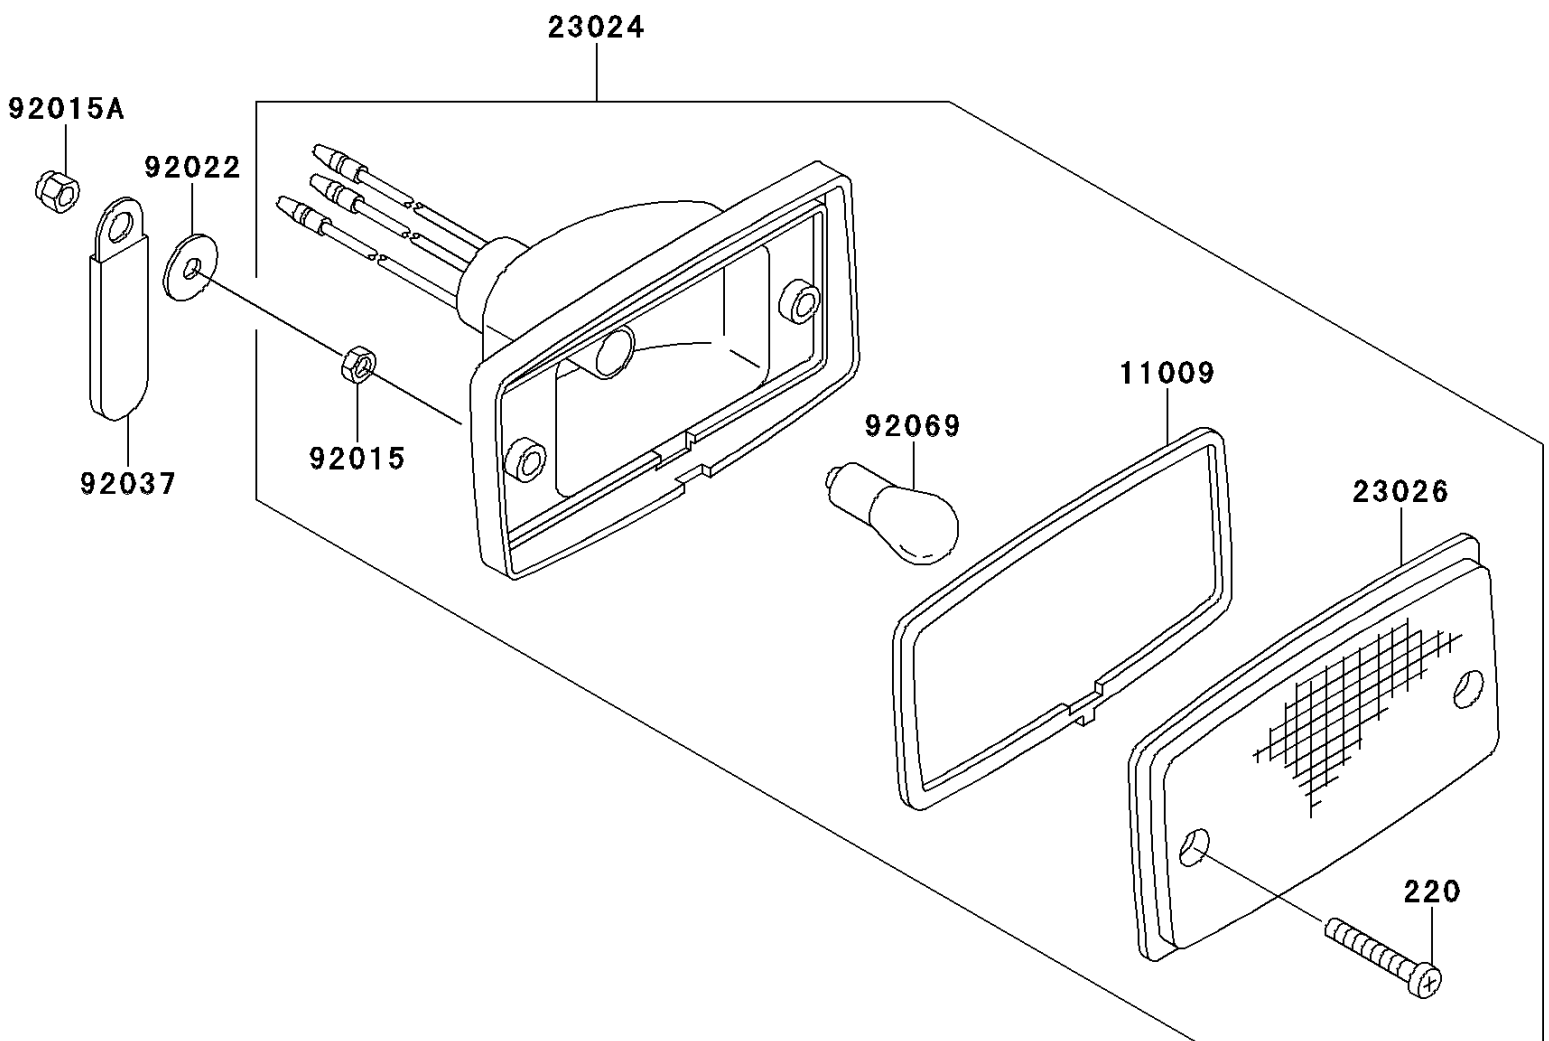

2005 Bayou 250

PARTS DIAGRAM

Taillight(s)

F2720

2005 Bayou 250

PARTS LIST

Taillight(s)

ITEM NAME

PART NUMBER

QUANTITY
