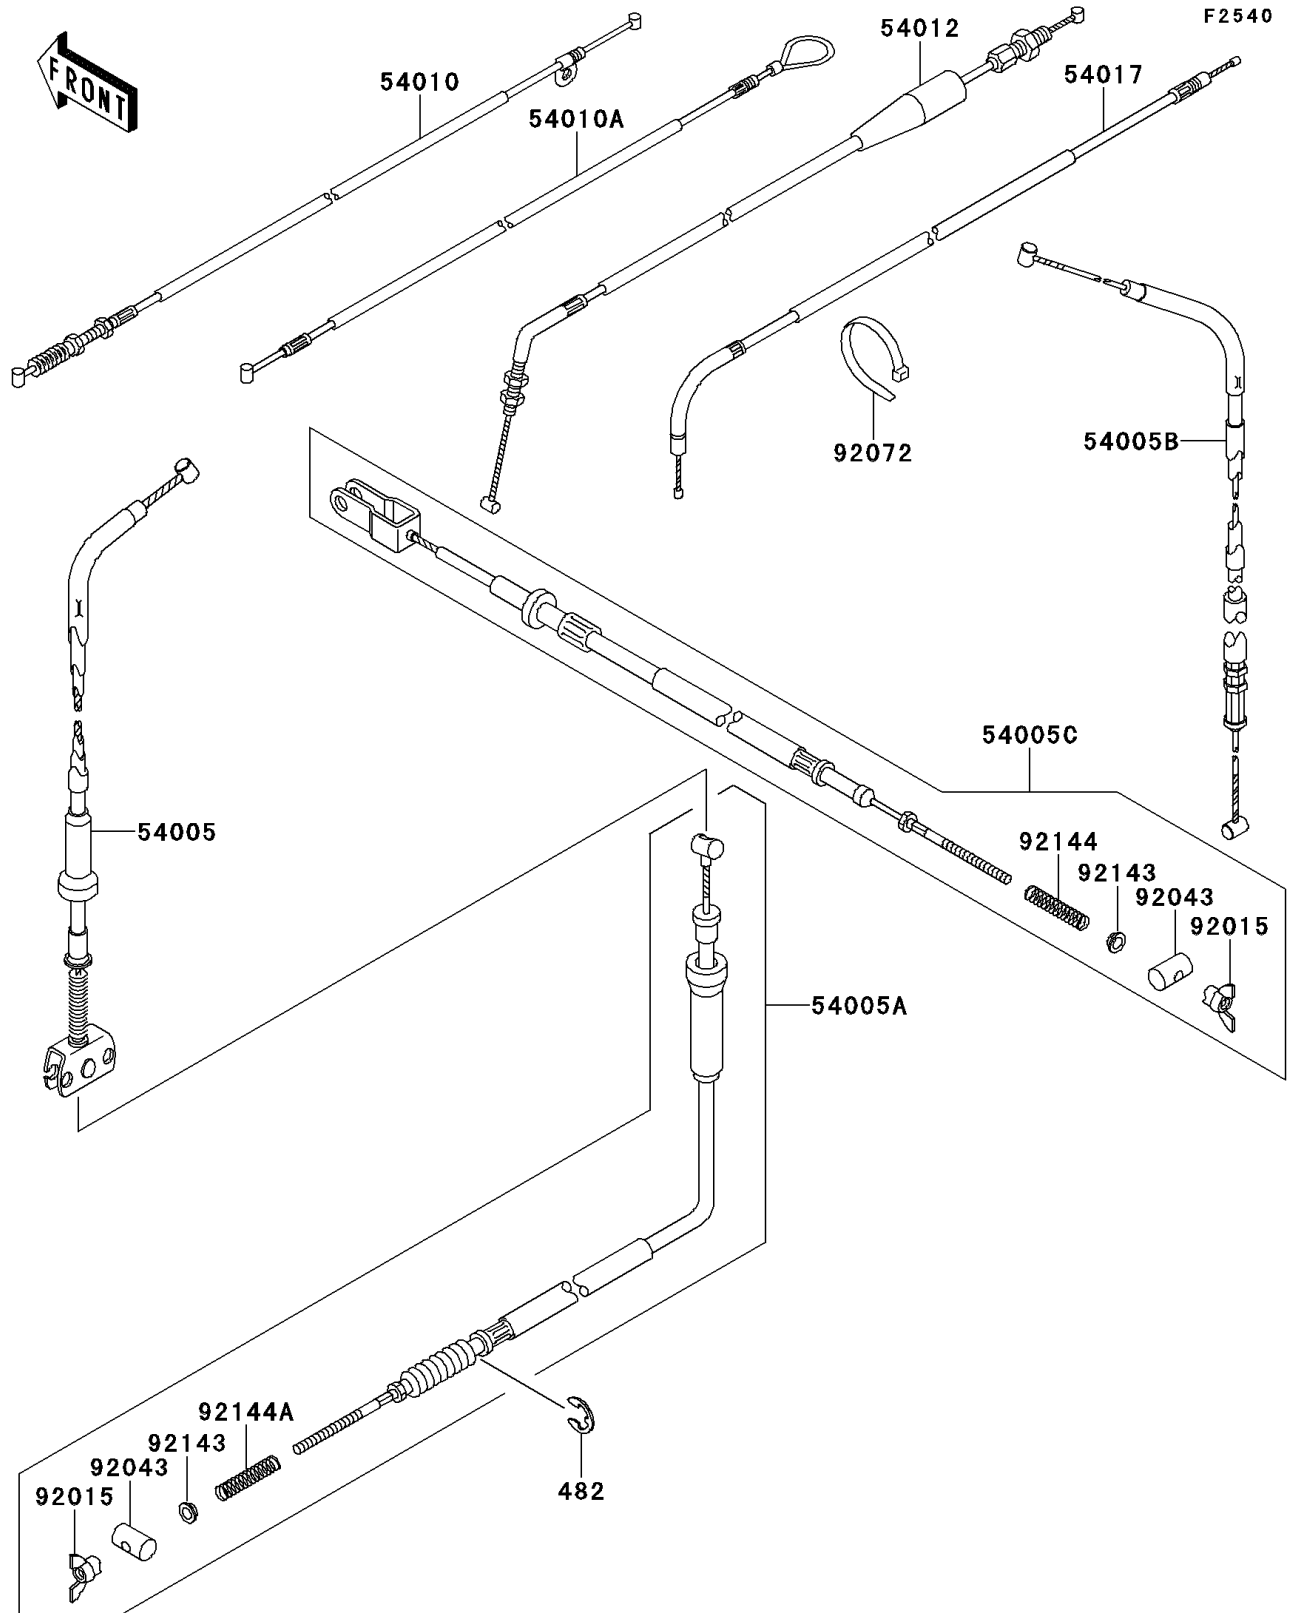

2005 Bayou 250

PARTS DIAGRAM

Cables

2005 Bayou 250

PARTS LIST

Cables

ITEM NAME

PART NUMBER

QUANTITY
