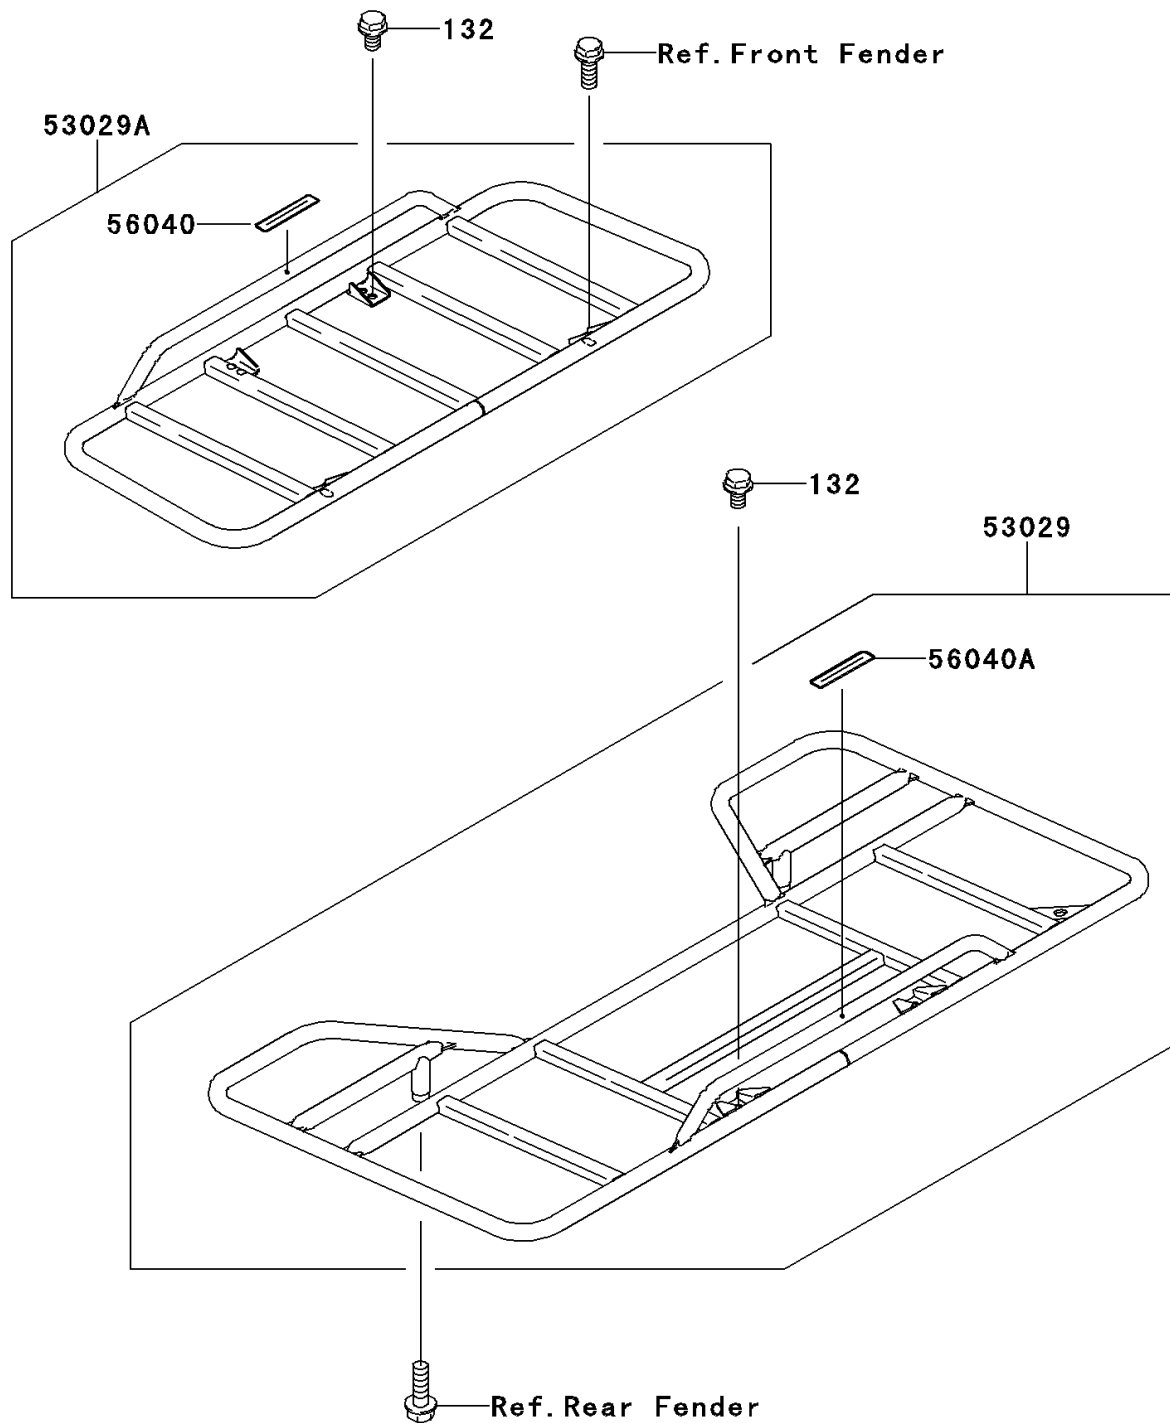

2003 Bayou 250

PARTS DIAGRAM

Carrier(s)(CA,US)

Kawasaki

Let the Good Times Roll®

F2520

2003 Bayou 250

PARTS LIST

Carrier(s)(CA,US)

ITEM NAME

PART NUMBER

QUANTITY
