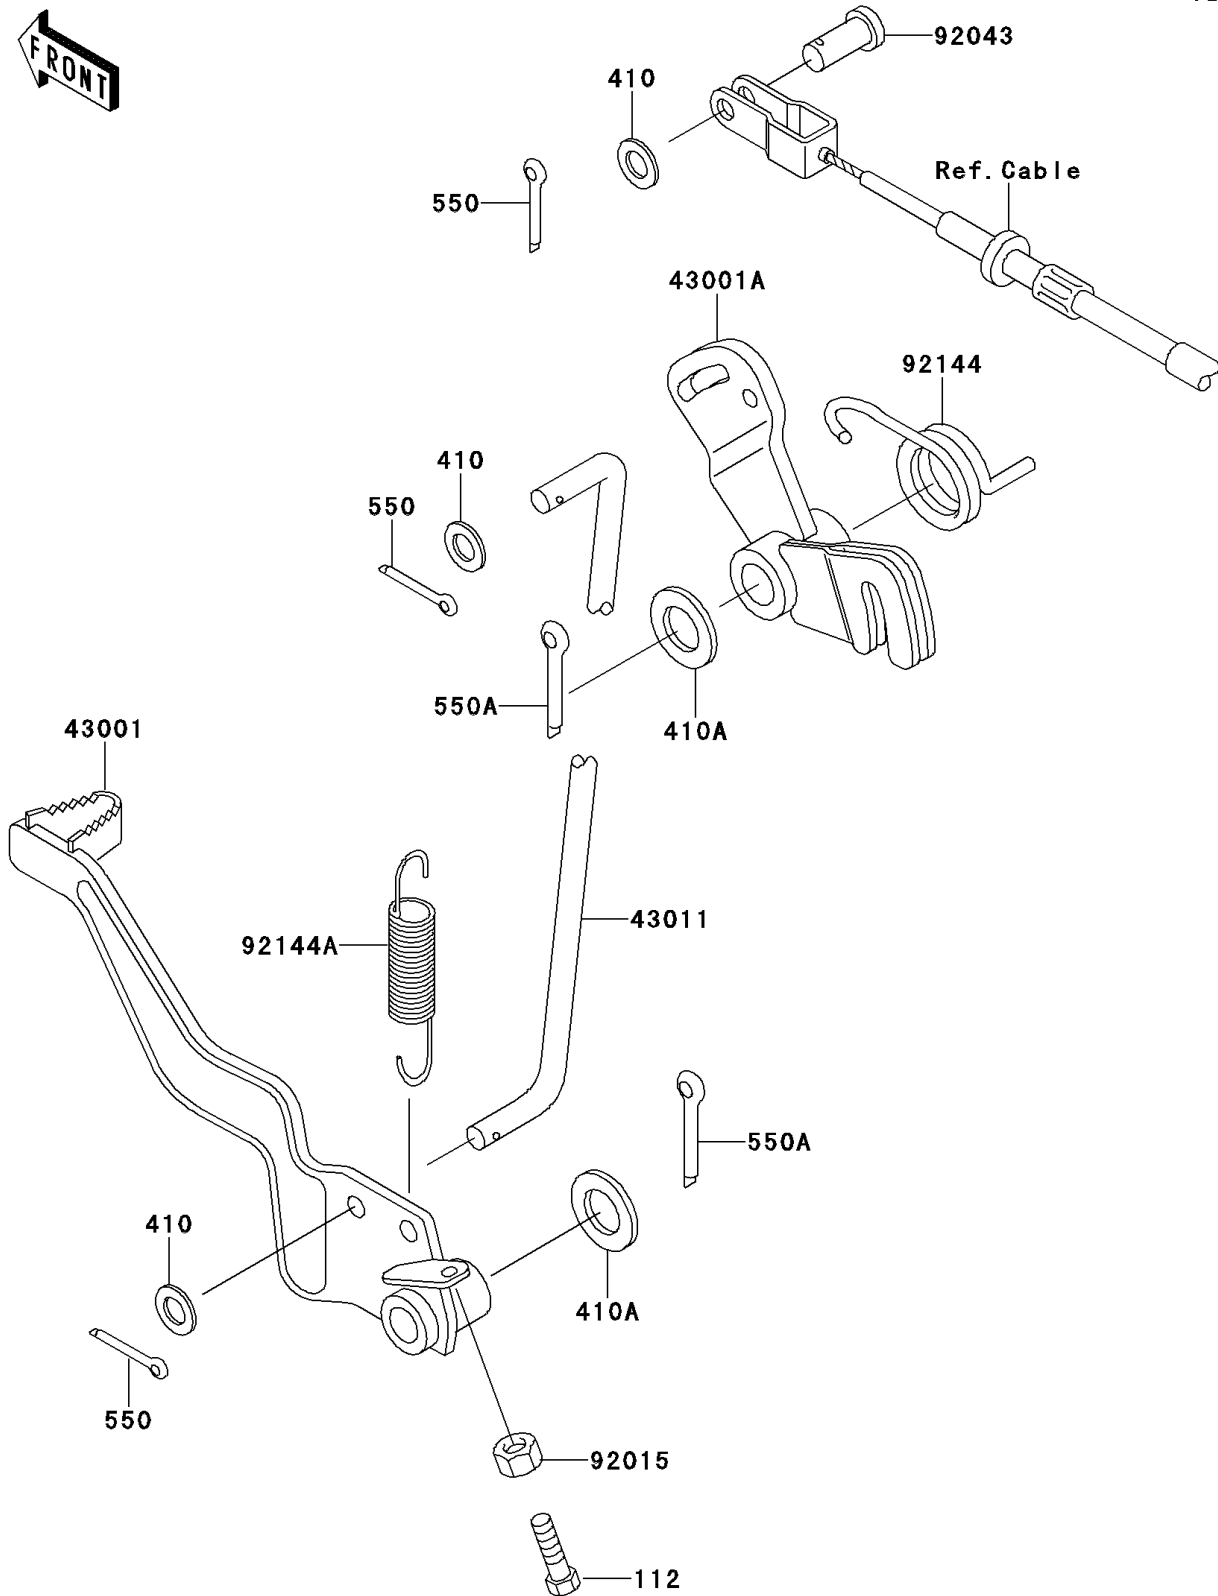

2003 Bayou 250

PARTS DIAGRAM

Brake Pedal

F2260

2003 Bayou 250

PARTS LIST

Brake Pedal

ITEM NAME

PART NUMBER

QUANTITY
